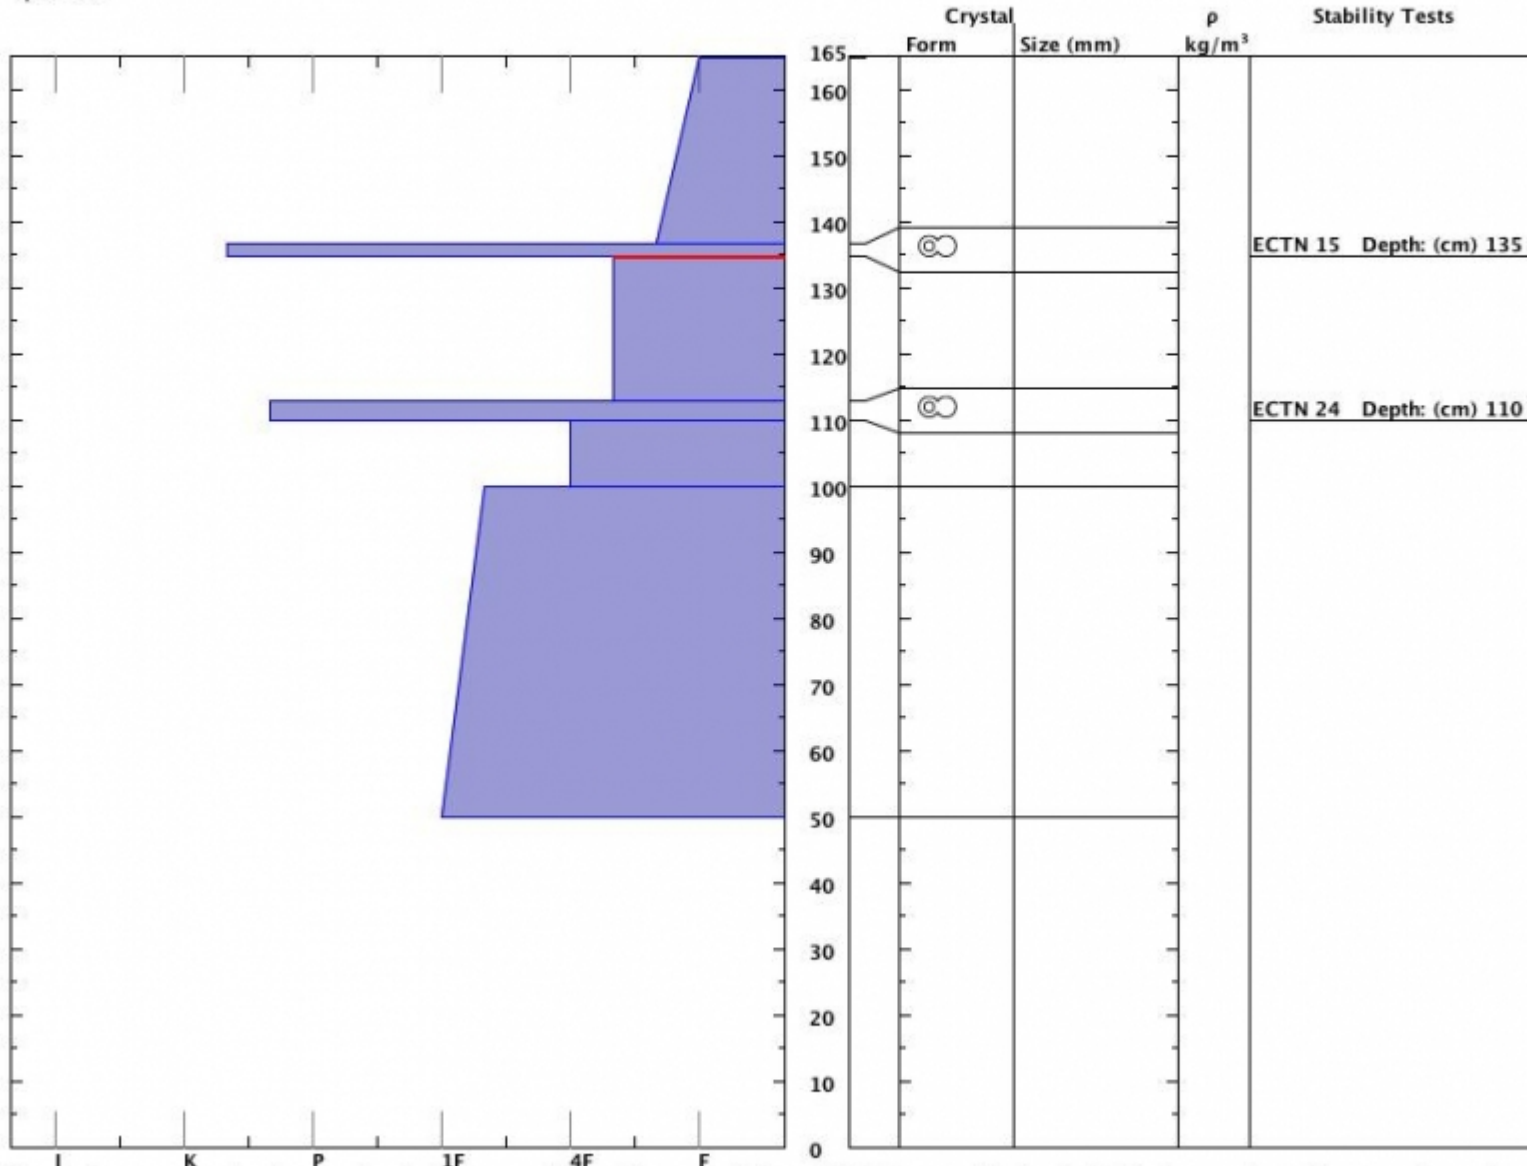

Snow Pit Profile
 Maid of the Mist
 Gallatin, MT
 Elevation (ft) 9790
 Aspect: 150
 Specifics:

Observer: Mark Staples
 Sat Feb 11 11:30:00 MST 2012
 Co-ord: 45.41367 N 110.98568 W
 Slope: 34
 Wind loading: no

Stability on similar slopes:
 Air Temperature: C
 Sky Cover: Clear
 Precipitation:
 Wind: Calm

Stability Test Notes:

Layer notes
 113-135:

Notes: One recent avalanche seen that broke just under the MF crust at 135cm. We had no cracking in wind drifts but much cracking was observed ne had no wind slab. No slab - no problem. Where there was a slab you could get an avalanche.