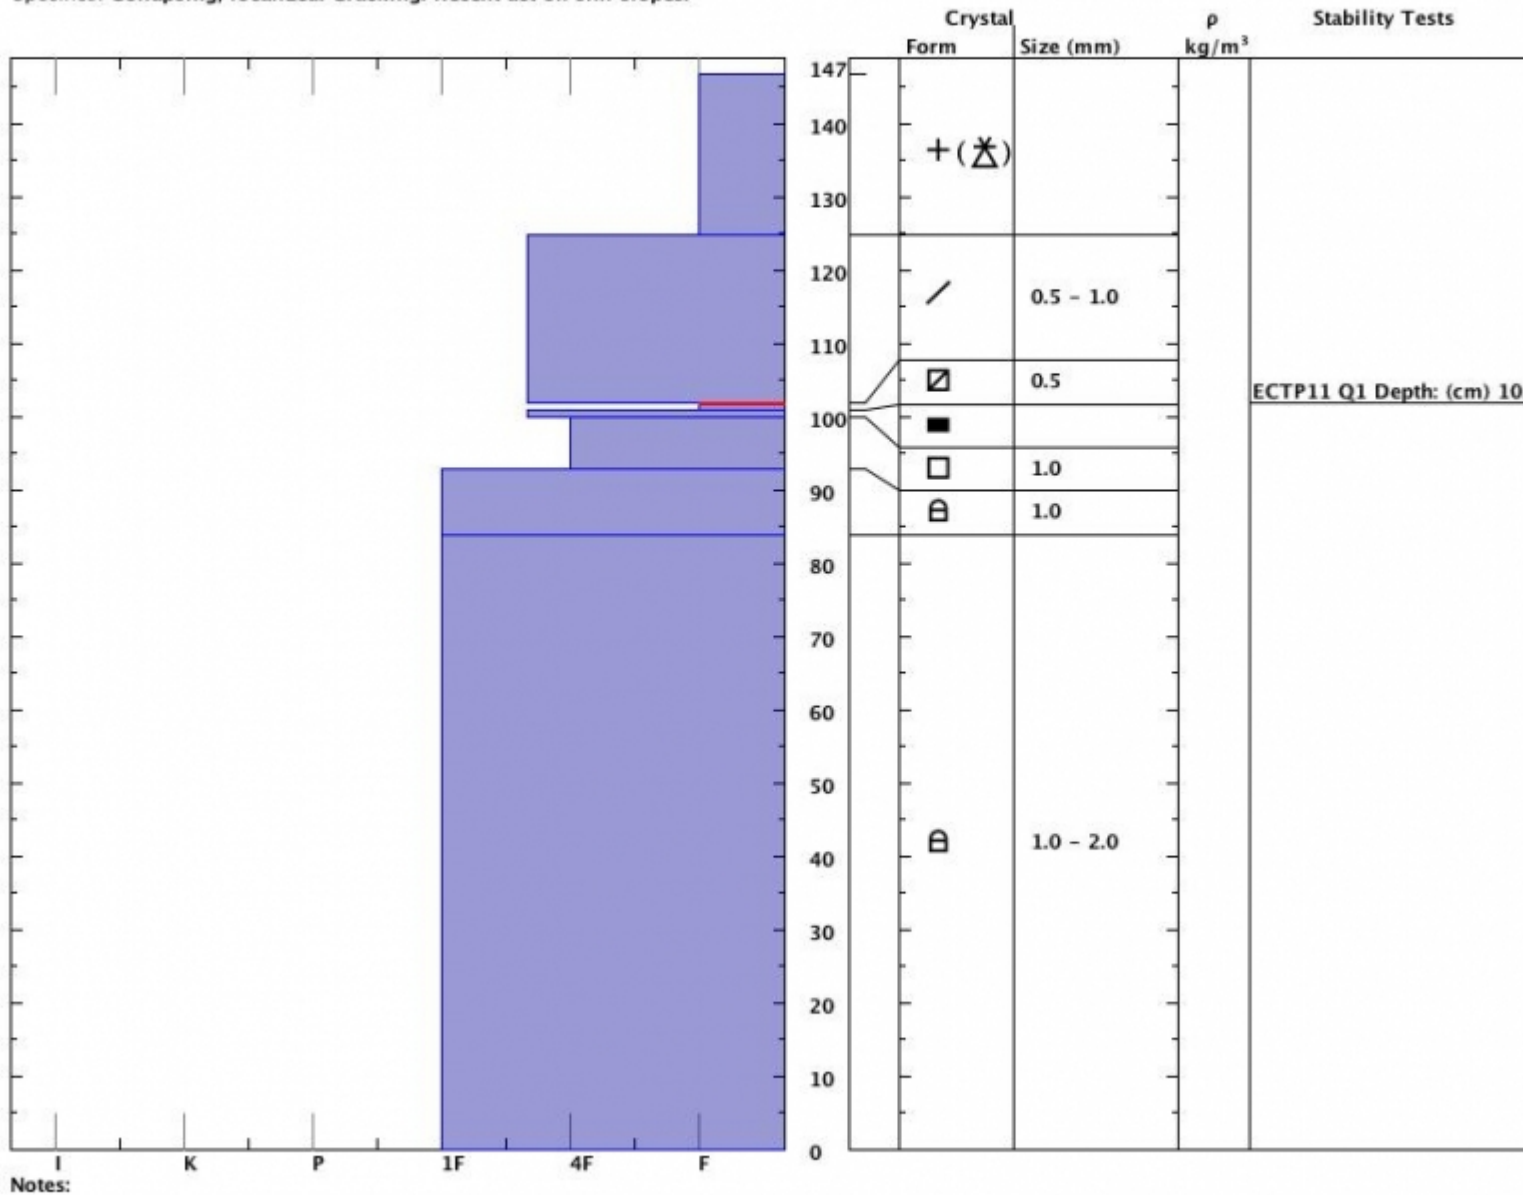

Snow Pit Profile  
 Flanders - Hyalite  
 Northern Gallatin, MT  
 Elevation (ft) 10000  
 Aspect: 150  
 Specifics: Collapsing, localized. Cracking. Recent act on sim slopes.

Observer: Eric Knoff  
 Wed Feb 22 13:00:00 MST 2012  
 Co-ord: N W  
 Slope: 24  
 Wind loading: yes

Stability on similar slopes: Fair  
 Air Temperature: -2.3 C  
 Sky Cover: Clear  
 Precipitation: Snow - 1 cm/hr  
 Wind: SW

HS147  
 Stability Test Notes: 101-102:  
 Layer note

Advisory Region  
 Northern Gallatin  
 Northern Gallatin, 2012-02-22