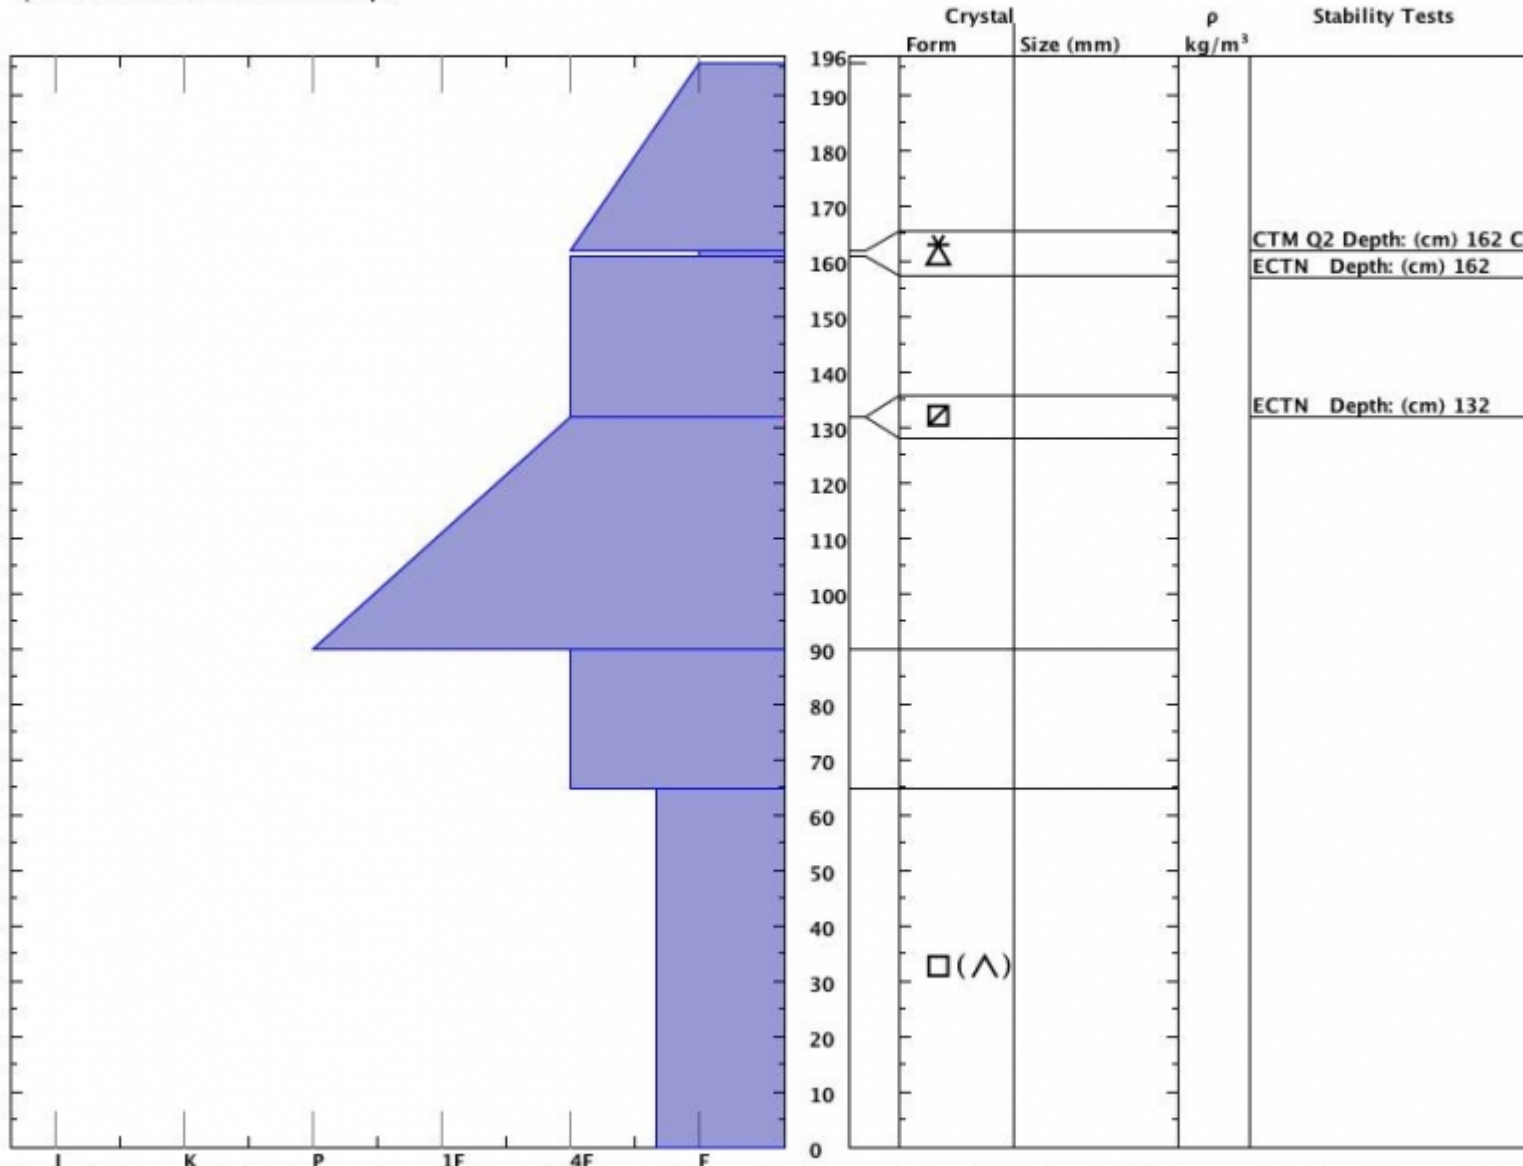

Snow Pit Profile
 Teepee/Cabin Ridge
 Madison, MT
 Elevation (ft) 9360
 Aspect: 96
 Specifics: Snowmobile tracks on slope.

Observer: Mark Staples
 Tue Feb 28 11:00:00 MST 2012
 Co-ord: 44.88841 N 111.18280 W
 Slope: 28
 Wind loading: no

Stability on similar slopes: Fair
 Air Temperature: C
 Sky Cover: sky 3/8 to 4/8 covered
 Precipitation:
 Wind: Calm

Stability Test Notes:
 Layer note:
 132-132:
 broke Q1

Notes: No fractures in depth hoar. I was surprised. NSF layer at 132 was found everywhere at similar depth. This layer produced one observed natural fracture on an E facing slope at a lower elevation.