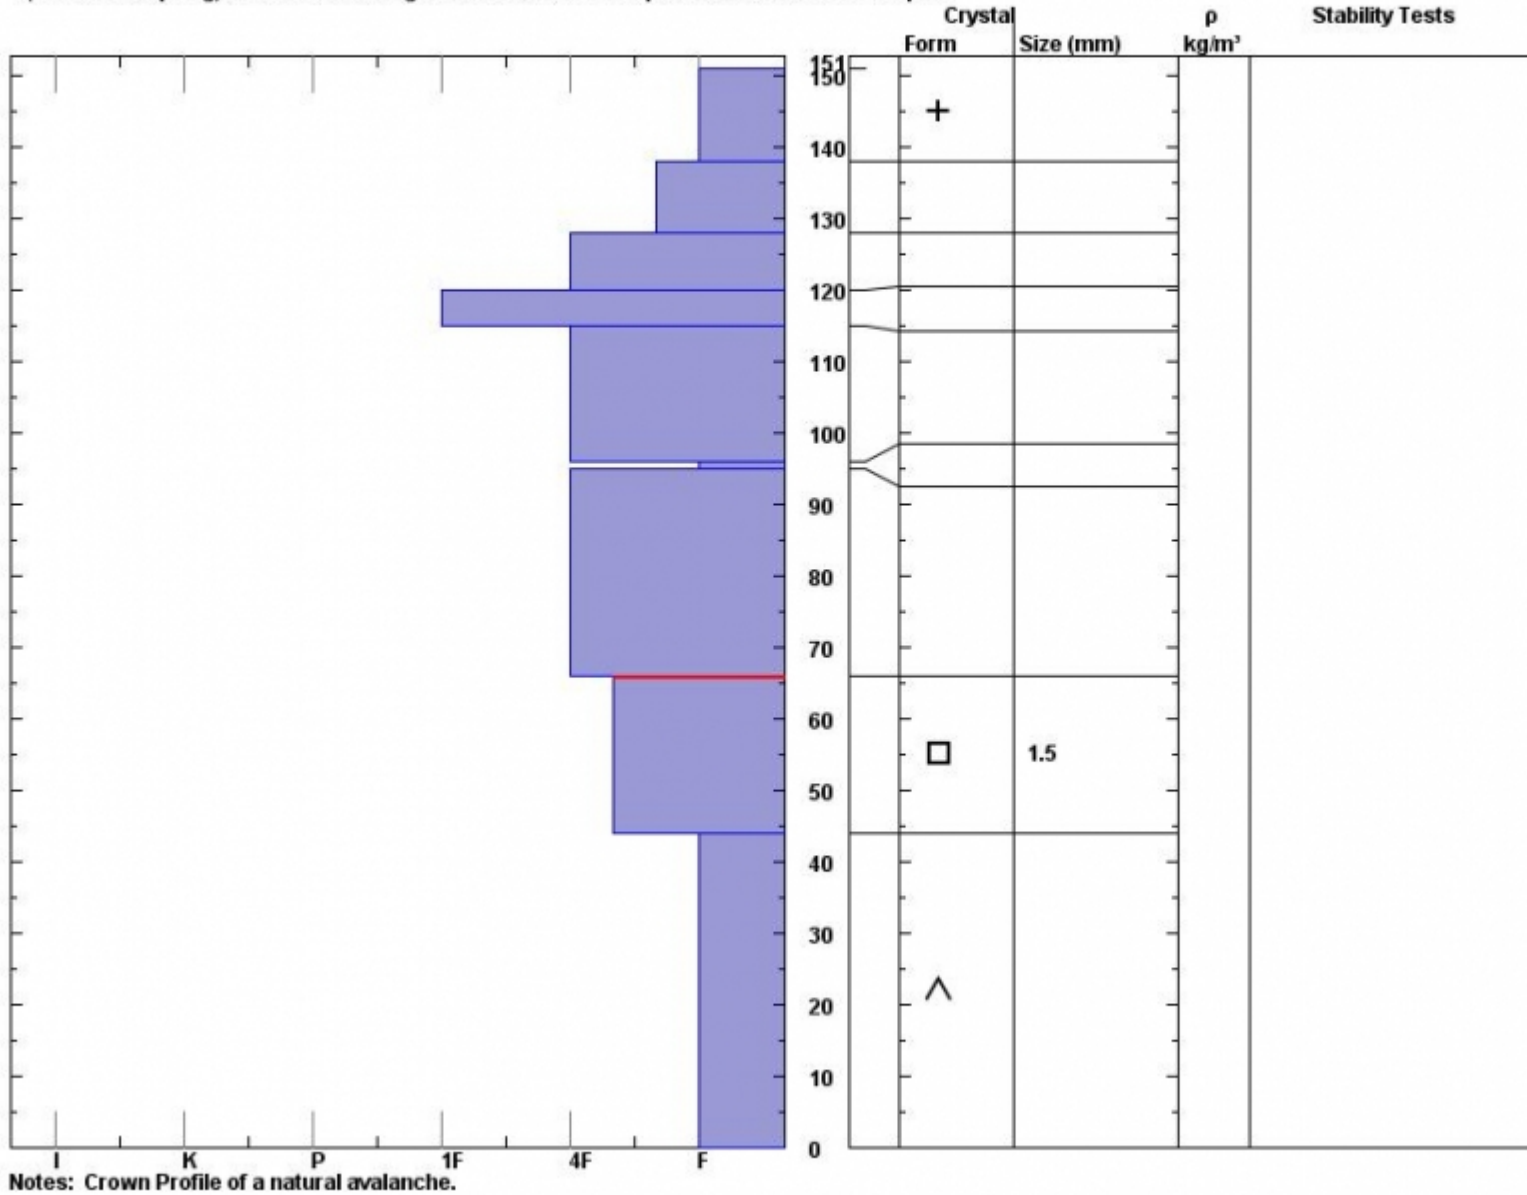

Snow Pit Profile
McAtee, Wild. Bndry
Northern Madisons, MT
 Elevation (ft) **9836**
 Aspect: **62**

Observer: **John Barkhausen**
Thu Mar 08 11:00:00 MST 2012
 Co-ord: **45.17203 N 111.44508 W**
 Slope: **30**
 Wind loading:

Stability on similar slopes:
 Air Temperature: **C**
 Sky Cover: **Clear**
 Precipitation:
 Wind: **Calm**

HS151
 Stability Test Notes:

Layer note
44-66: Pro
Avalanche

Specifics: **Collapsing, localized. Cracking. Recent act on sim slopes. Recent act on diff slopes.**

Avalanche broke at 66cm and was naturally triggered.

Advisory Region
 Northern Madison
 Northern Madison, 2012-03-08