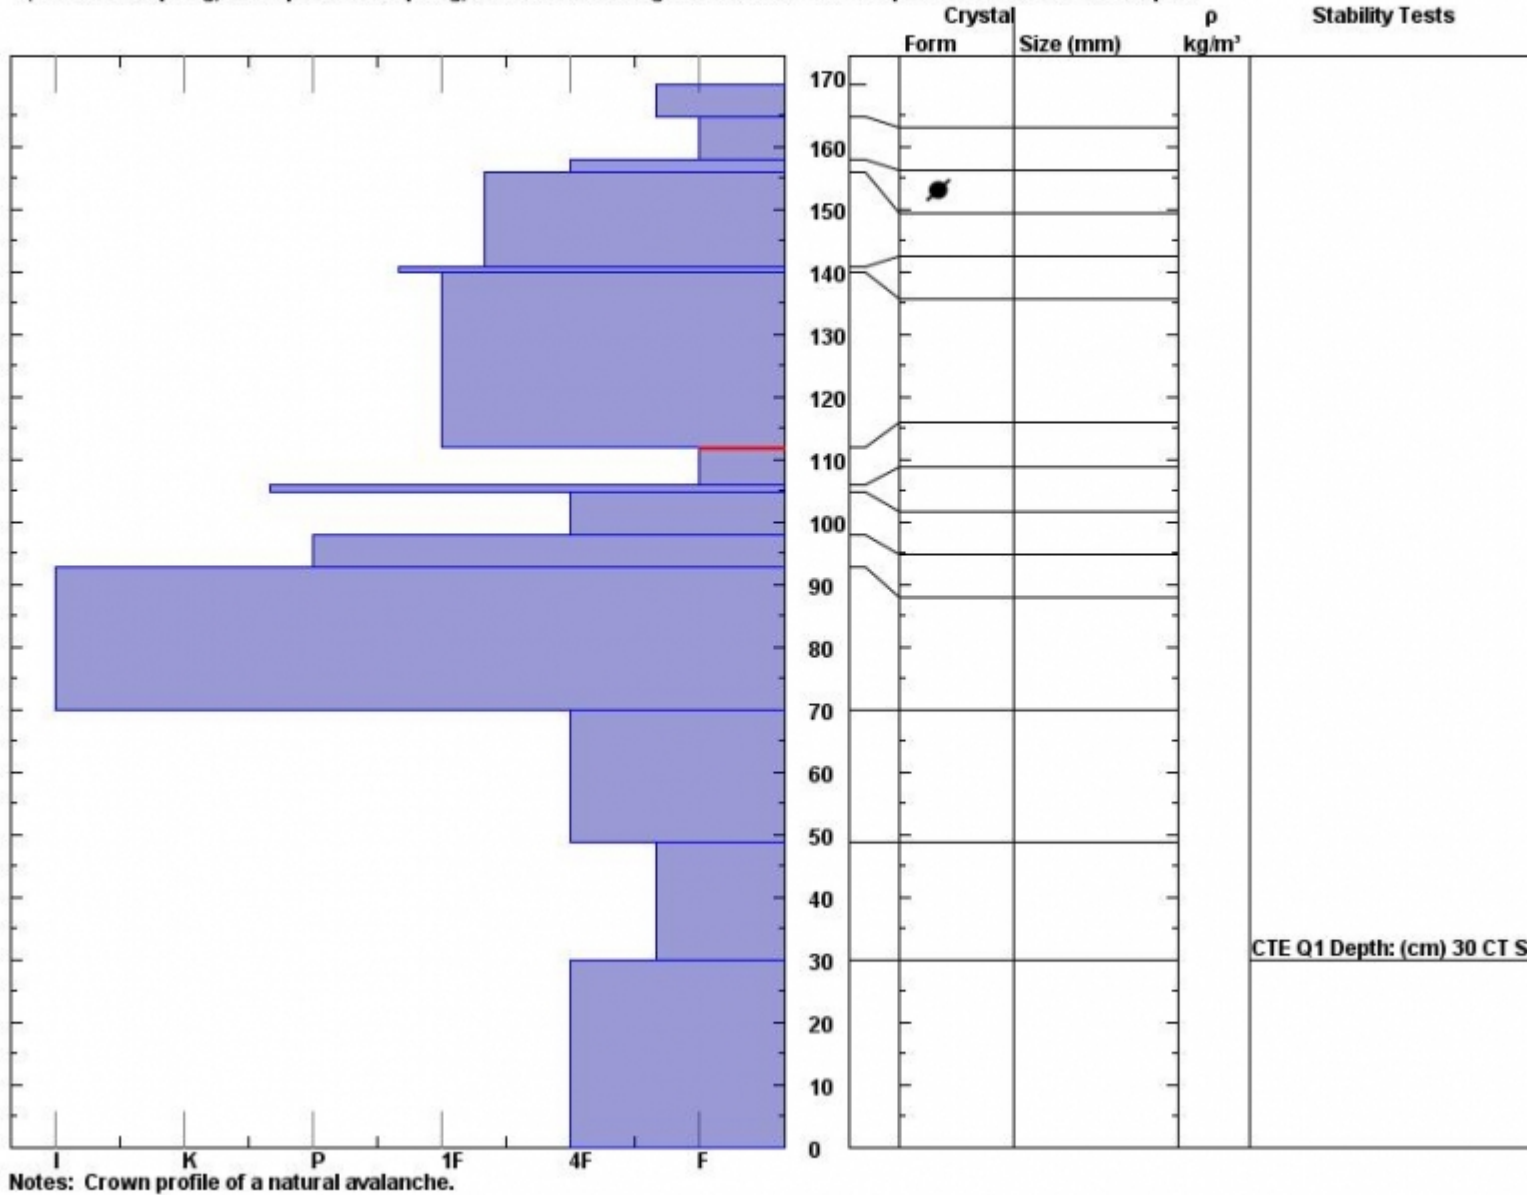

Snow Pit Profile  
**Cedar Mt. Flanks**  
**Northern Madisons, MT**  
 Elevation (ft) **9120**  
 Aspect: **112**

Observer: **John Barkhausen**  
**Thu Mar 08 12:00:00 MST 2012**  
 Co-ord: **45.23343 N 111.48434 W**  
 Slope: **34**  
 Wind loading:

Stability on similar slopes:  
 Air Temperature: **C**  
 Sky Cover: **Clear**  
 Precipitation:  
 Wind: **Calm**

**HS170**  
 Stability Test Notes:

Layer note  
**165-170: D**  
**106-112: F**  
**Avalanche**

Specifics: **Collapsing, widespread. Collapsing, localized. Cracking. Recent act on sim slopes. Recent act on diff slopes.**

Advisory Region  
 Northern Madison  
 Northern Madison, 2012-03-08