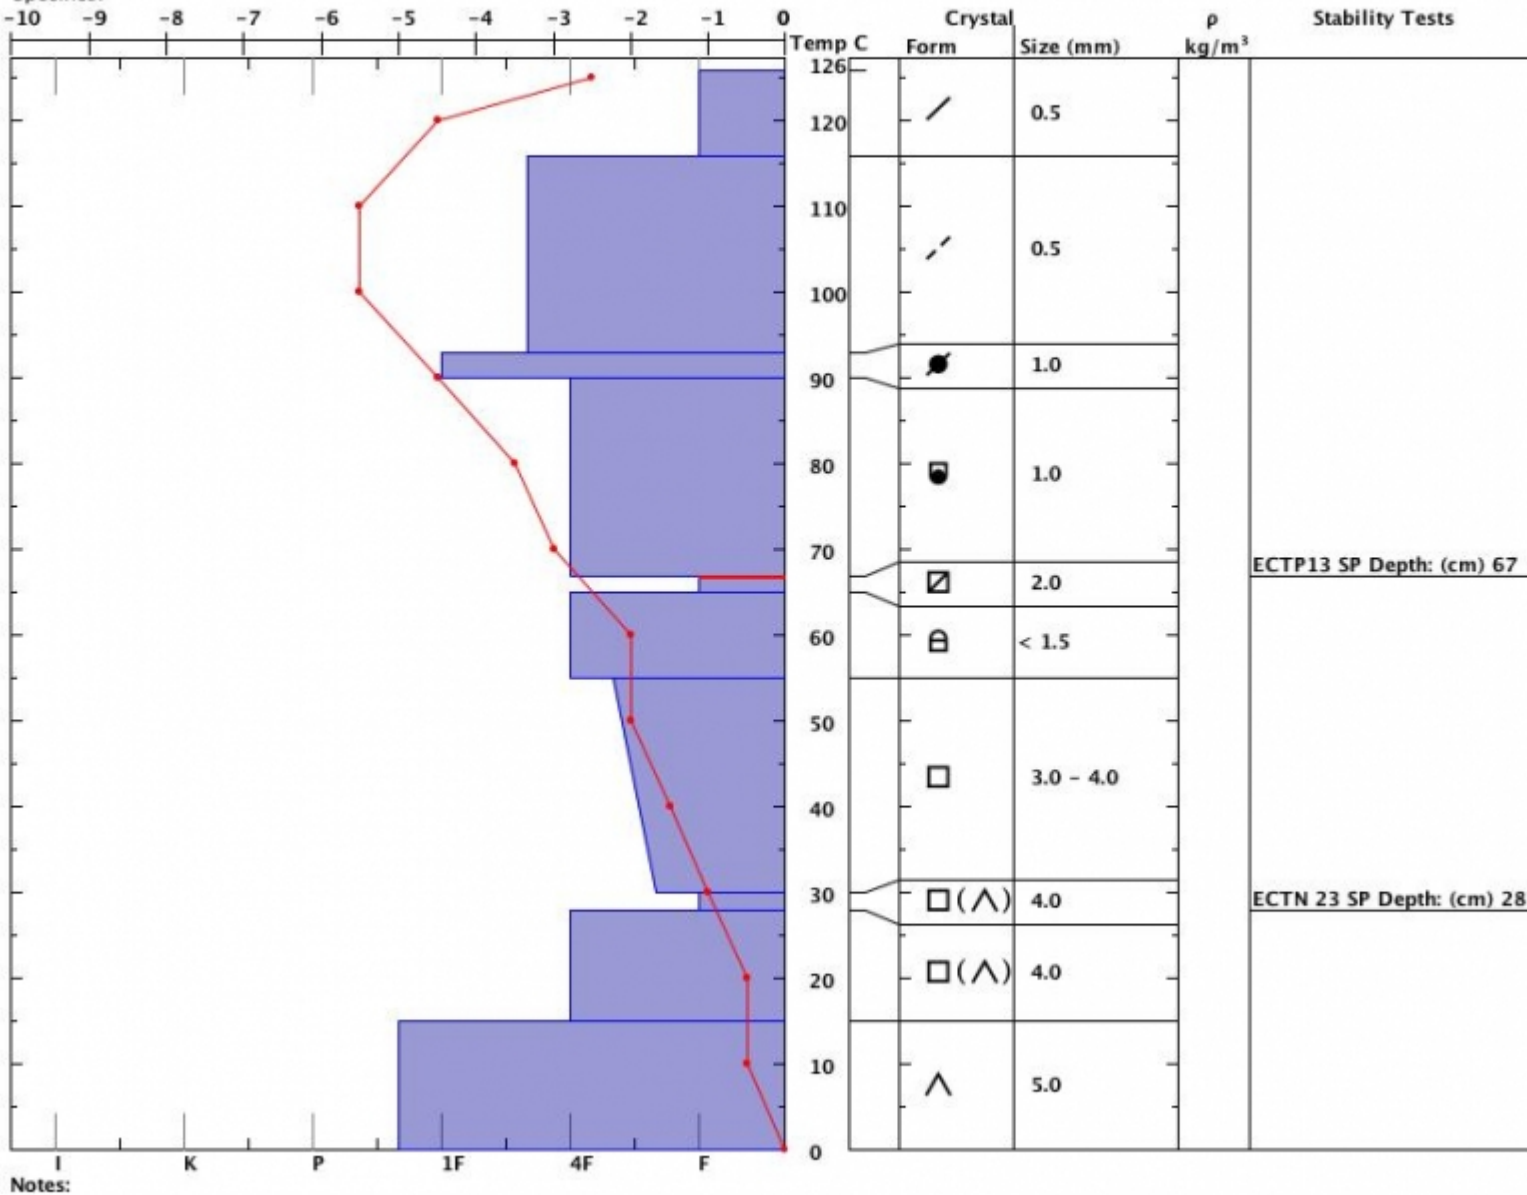

Snow Pit Profile  
 Below Cedar Mountain  
 , MT  
 Elevation (m)  
 Aspect: 25  
 Specifics:

Observer: Markus Eckerstorfer  
 Thu Mar 08 01:00:00 CET 2012  
 Co-ord: N E  
 Slope: 29  
 Wind loading: previous

Stability on similar slopes: Fair  
 Air Temperature: -4 C  
 Sky Cover: Clear  
 Precipitation: None  
 Wind: Calm

PF25 H5126  
 Stability Test Notes:  
 28: Q3

Layer note:  
 90-93: dir  
 65-67: Pr

Advisory Region  
 Northern Madison  
 Northern Madison, 2012-03-09