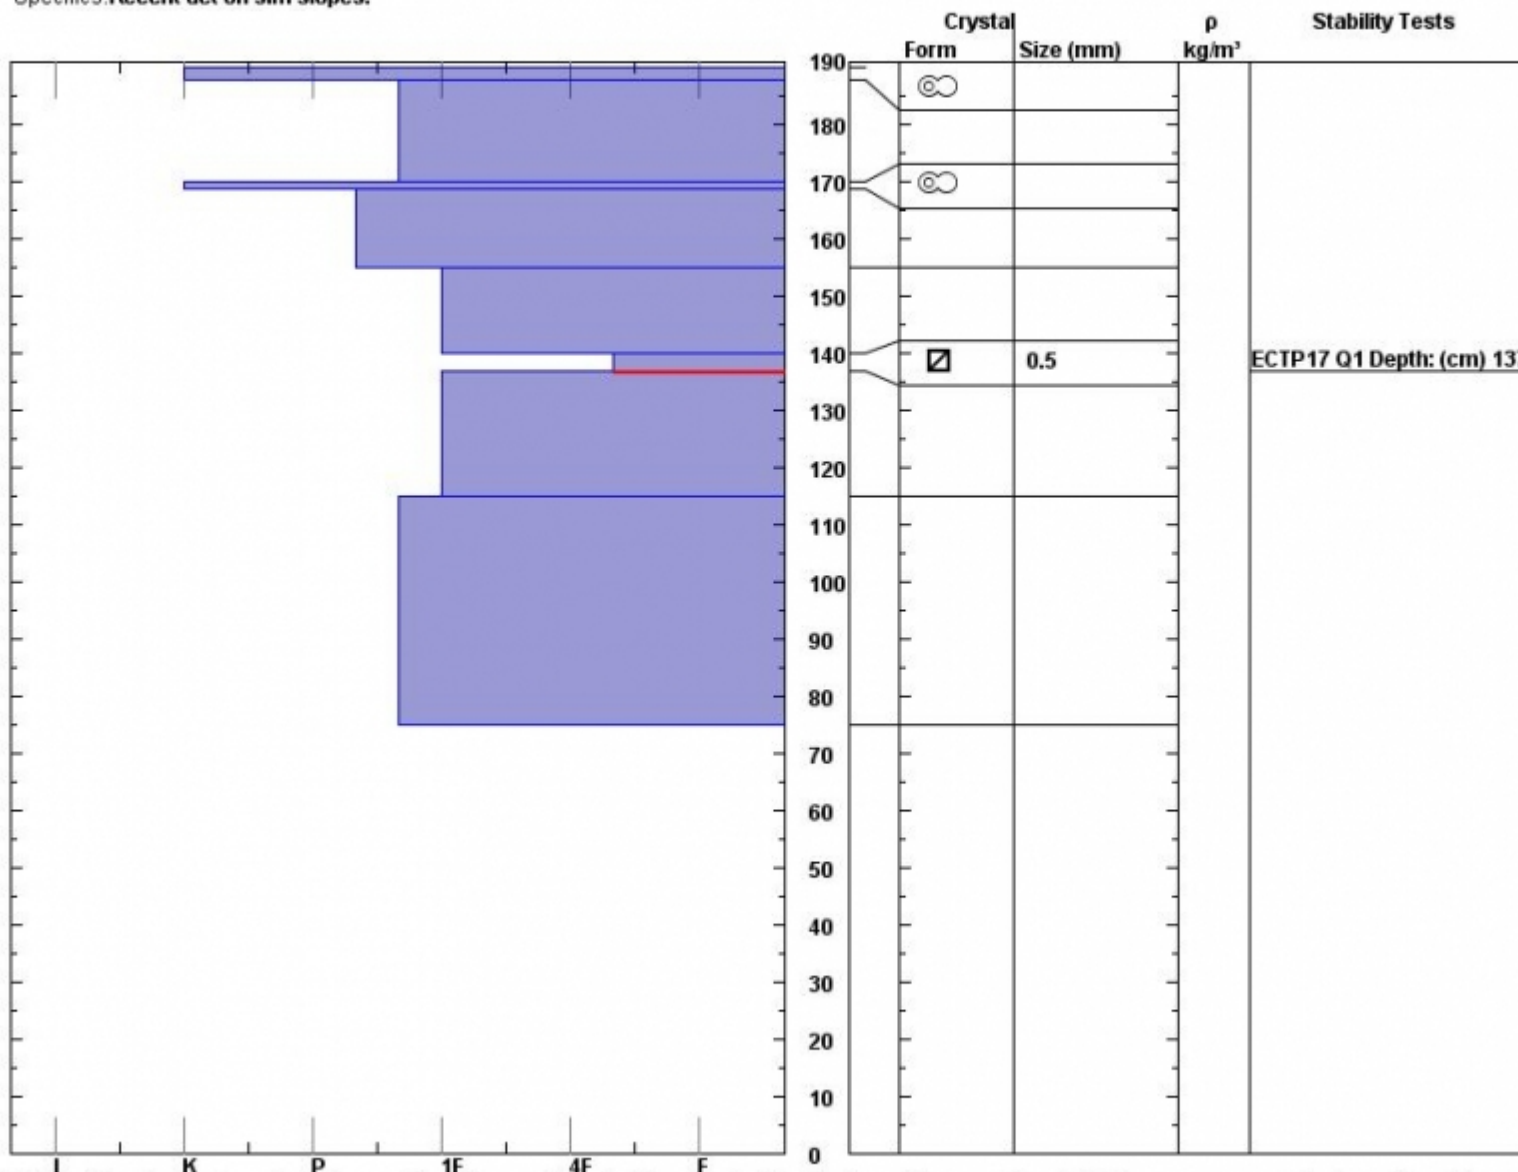

Snow Pit Profile
Big Sky Chippewa 2
N. Madison, MT
 Elevation (ft) **9550**
 Aspect: **110**
 Specifics: **Recent act on sim slopes.**

Observer: **Doug Chabot**
Sun Mar 11 14:07:53 MDT 2012
 Co-ord: **N W**
 Slope: **30**
 Wind loading: **previous**

Stability on similar slopes: **Good**
 Air Temperature: **C**
 Sky Cover: **Clear**
 Precipitation:
 Wind: **W Moderate**

HS190
 Stability Test Notes: **137-140: F**
 Layer note

Notes: This pit was dug only 150' away from the previous pit. We were looking for the nsf layer and found it. The snow was much deeper here. Danger not dig below 75cm.