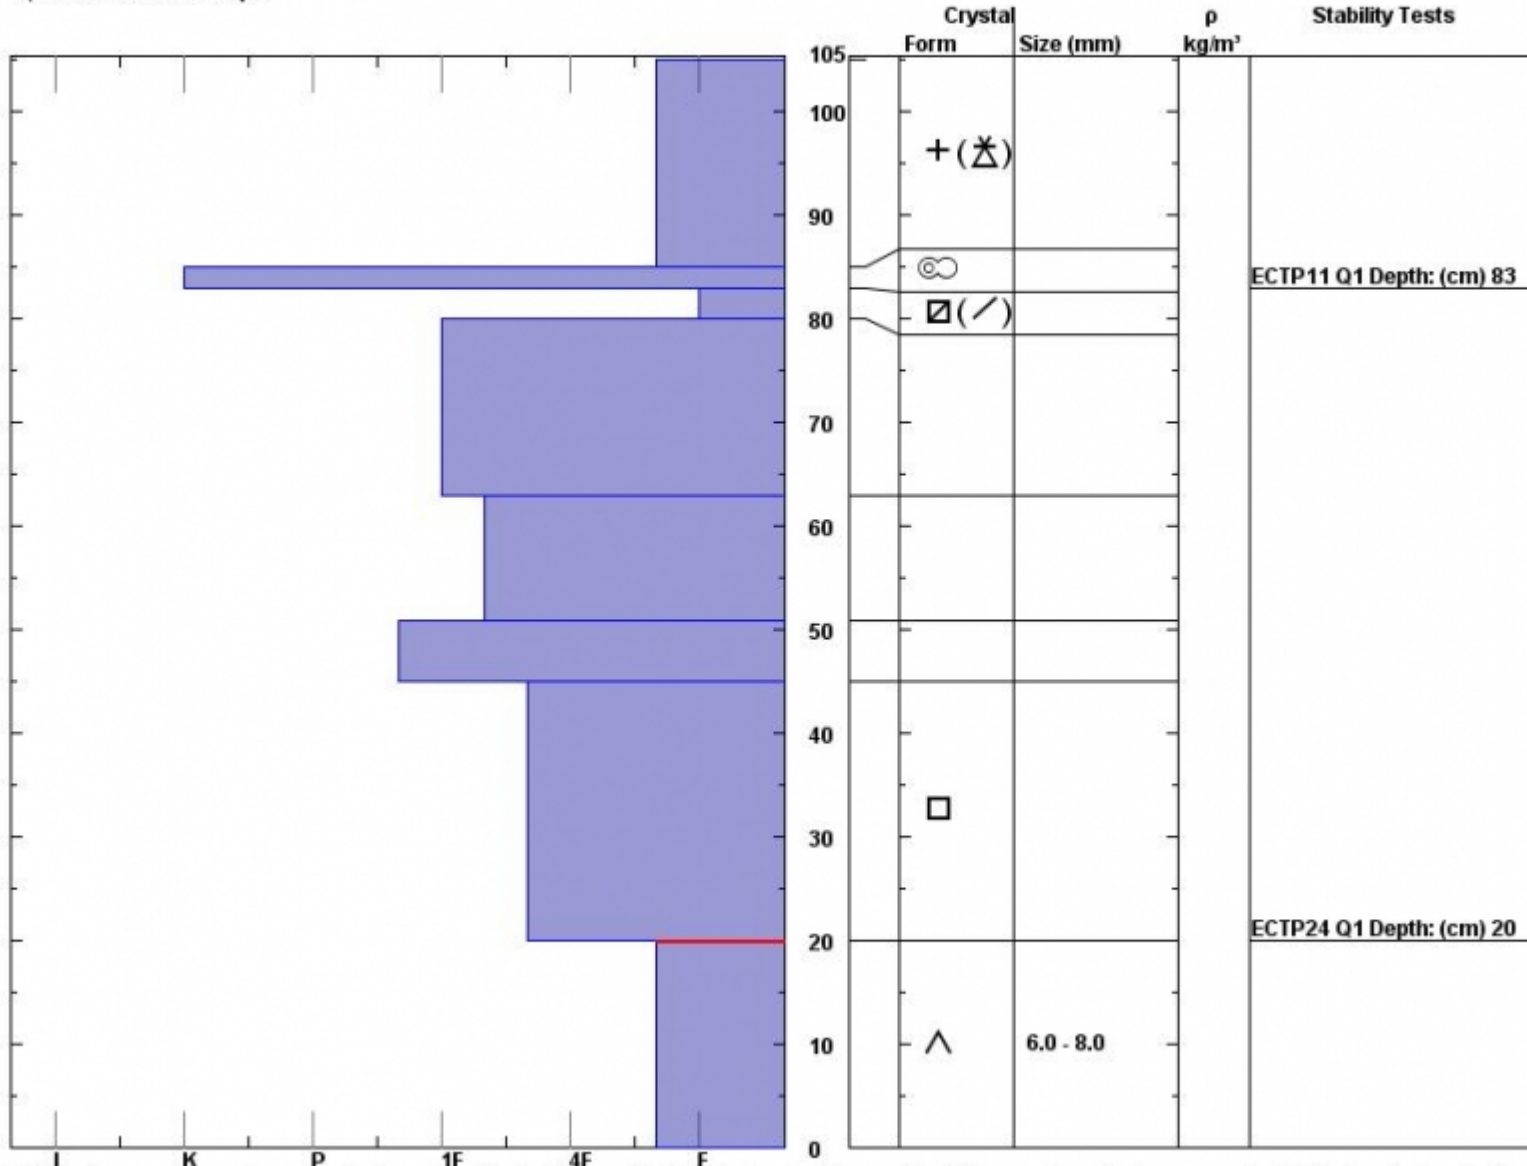

Snow Pit Profile
The Throne
Bridger, MT
 Elevation (ft) **8200**
 Aspect: **94**
 Specifics: **We skied slope.**

Observer: **Doug Chabot**
Mon Mar 12 15:10:10 MDT 2012
 Co-ord: **N W**
 Slope: **37**
 Wind loading: **no**

Stability on similar slopes: **Good**
 Air Temperature: **C**
 Sky Cover: **sky < 2/8 covered**
 Precipitation: **None**
 Wind: **Calm**

HS105
 Stability Test Notes:

Layer note
0-20: Prob

Notes: New snow was dense, but adhered well to the ice crust. ECT failed under the crust, but the precip particles were only slightly faceted and will not melt long.