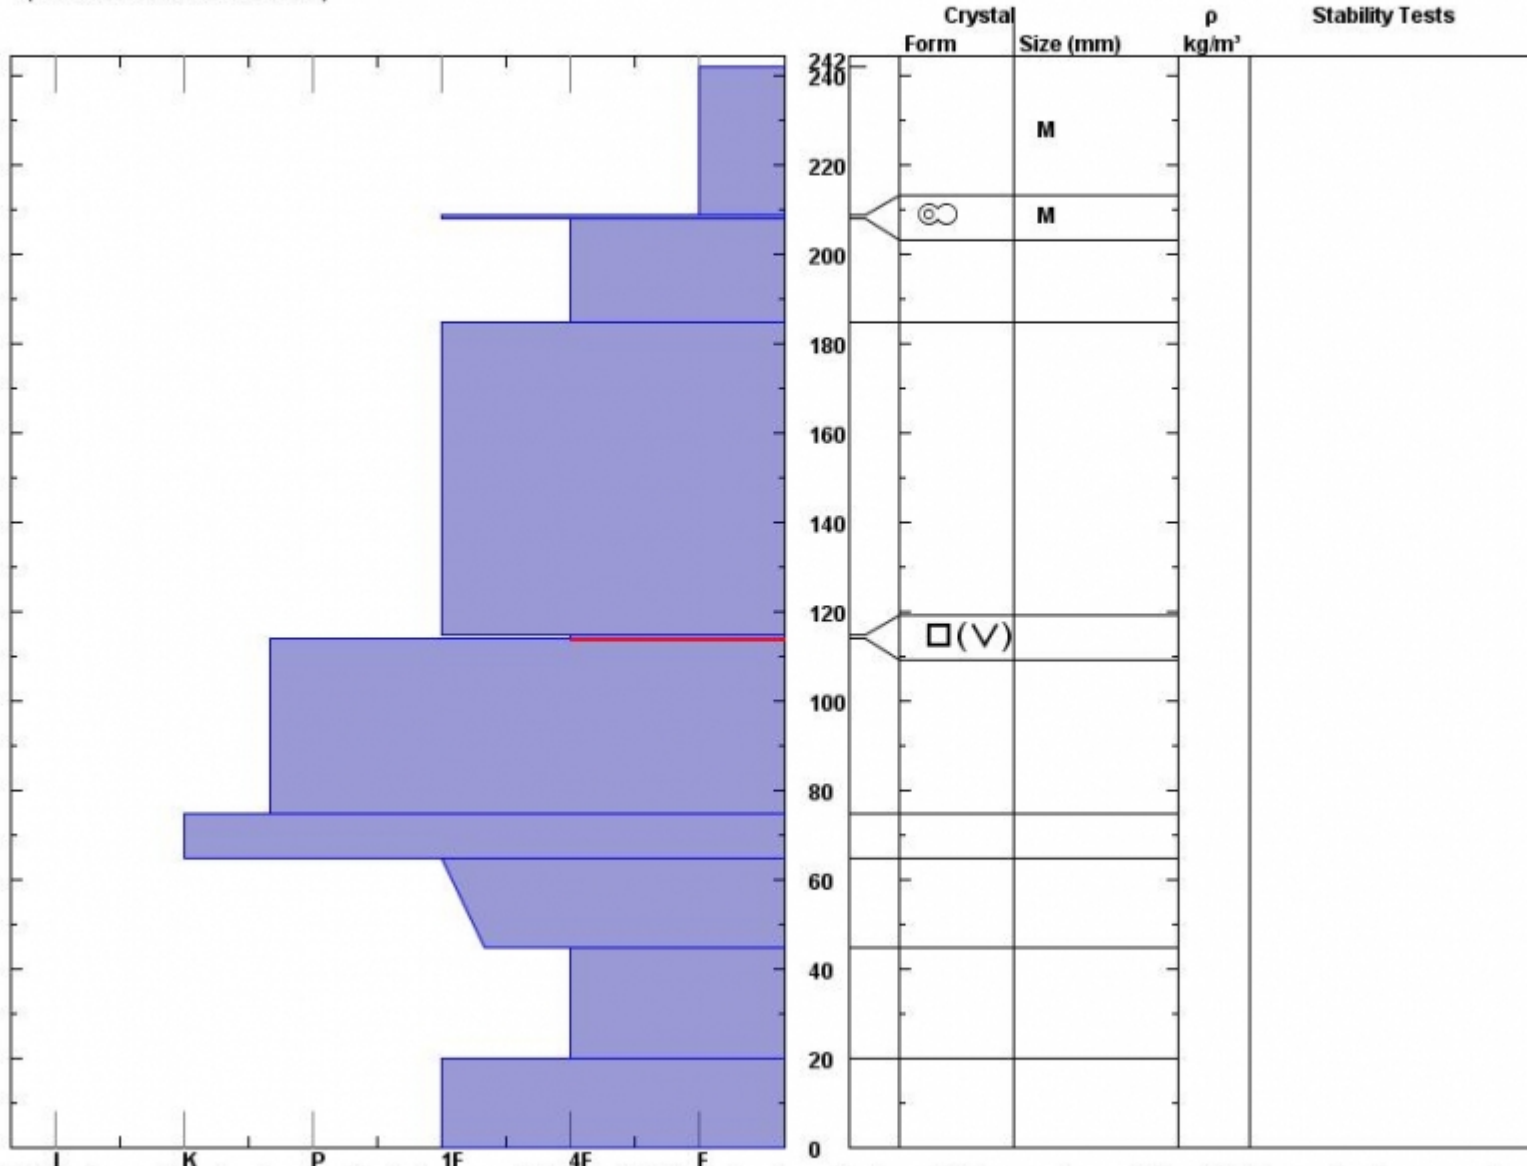

Snow Pit Profile
Lionhead Ski Hill
Henry's Lake, MT
 Elevation (ft) **8100**
 Aspect: **50**
 Specifics: **Avalanche Pit: crown;**

Observer: **Mark Staples**
Sat Mar 17 12:00:00 MDT 2012
 Co-ord: **44.70364 N 111.29753 W**
 Slope: **30**
 Wind loading:

Stability on similar slopes: **Very Poor**
 Air Temperature: **C**
 Sky Cover: **Clear**
 Precipitation:
 Wind:

Stability Test Notes:

Layer note:
114-115: F
avalanche

Notes: Crown of a natural avalanche that occurred 3/16/12 at 1400. Mature trees destroyed in the runout zone. At least 6 other avalanches were observed to be triggered from the ridge above.