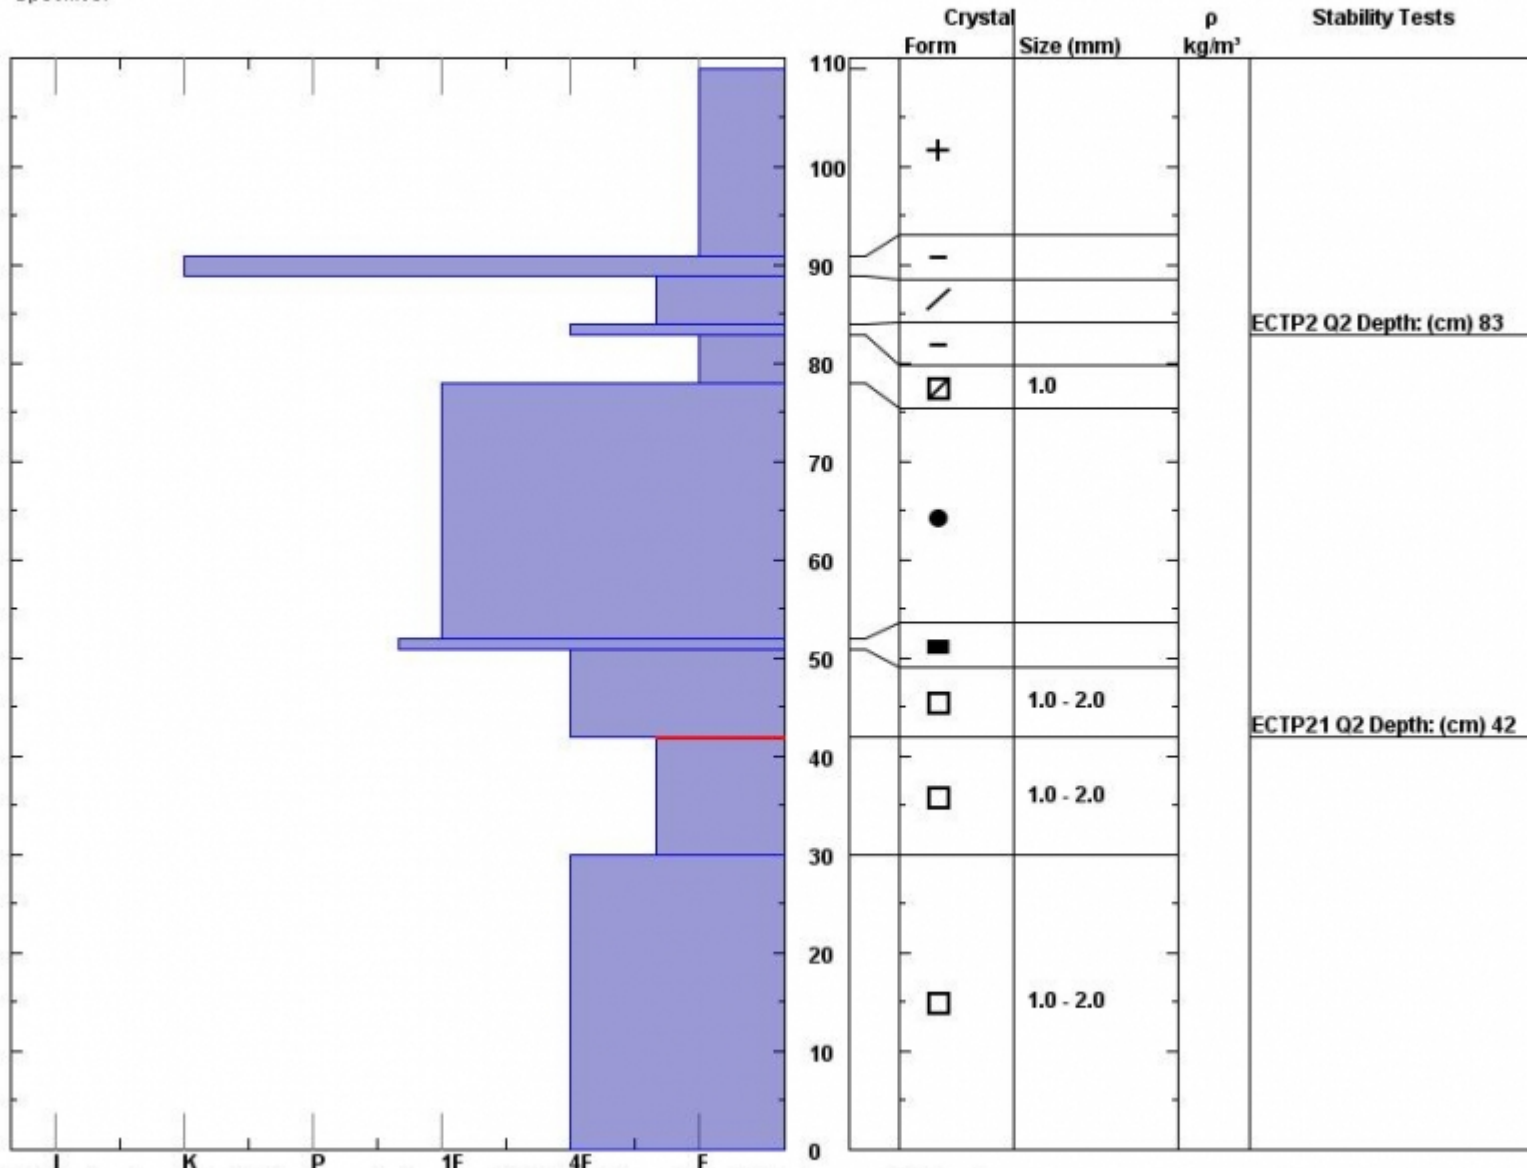

Snow Pit Profile

Observer: **Eric Knoff**

Stability on similar slopes: **Fair**

Stability Test Notes:

Layer notes

Northern Madison, MT

Sun Feb 17 12:17:00 MST 2013

Air Temperature: **F**

30-42: Pro

Elevation (ft) **9160**

Co-ord: **45.29630 N 111.32024 W**

Sky Cover: **sky 8/8 covered**

Aspect: **140**

Slope: **27**

Precipitation: **Snow - 1 cm/hr**

Specifics:

Wind loading: **no**

Wind: **NW Light Breeze**

Notes: No signs of instability present other than ECTP's. Still wouldn't ski this slope or similar slopes.

Advisory Region
Northern Madison
Northern Madison, 2013-02-17