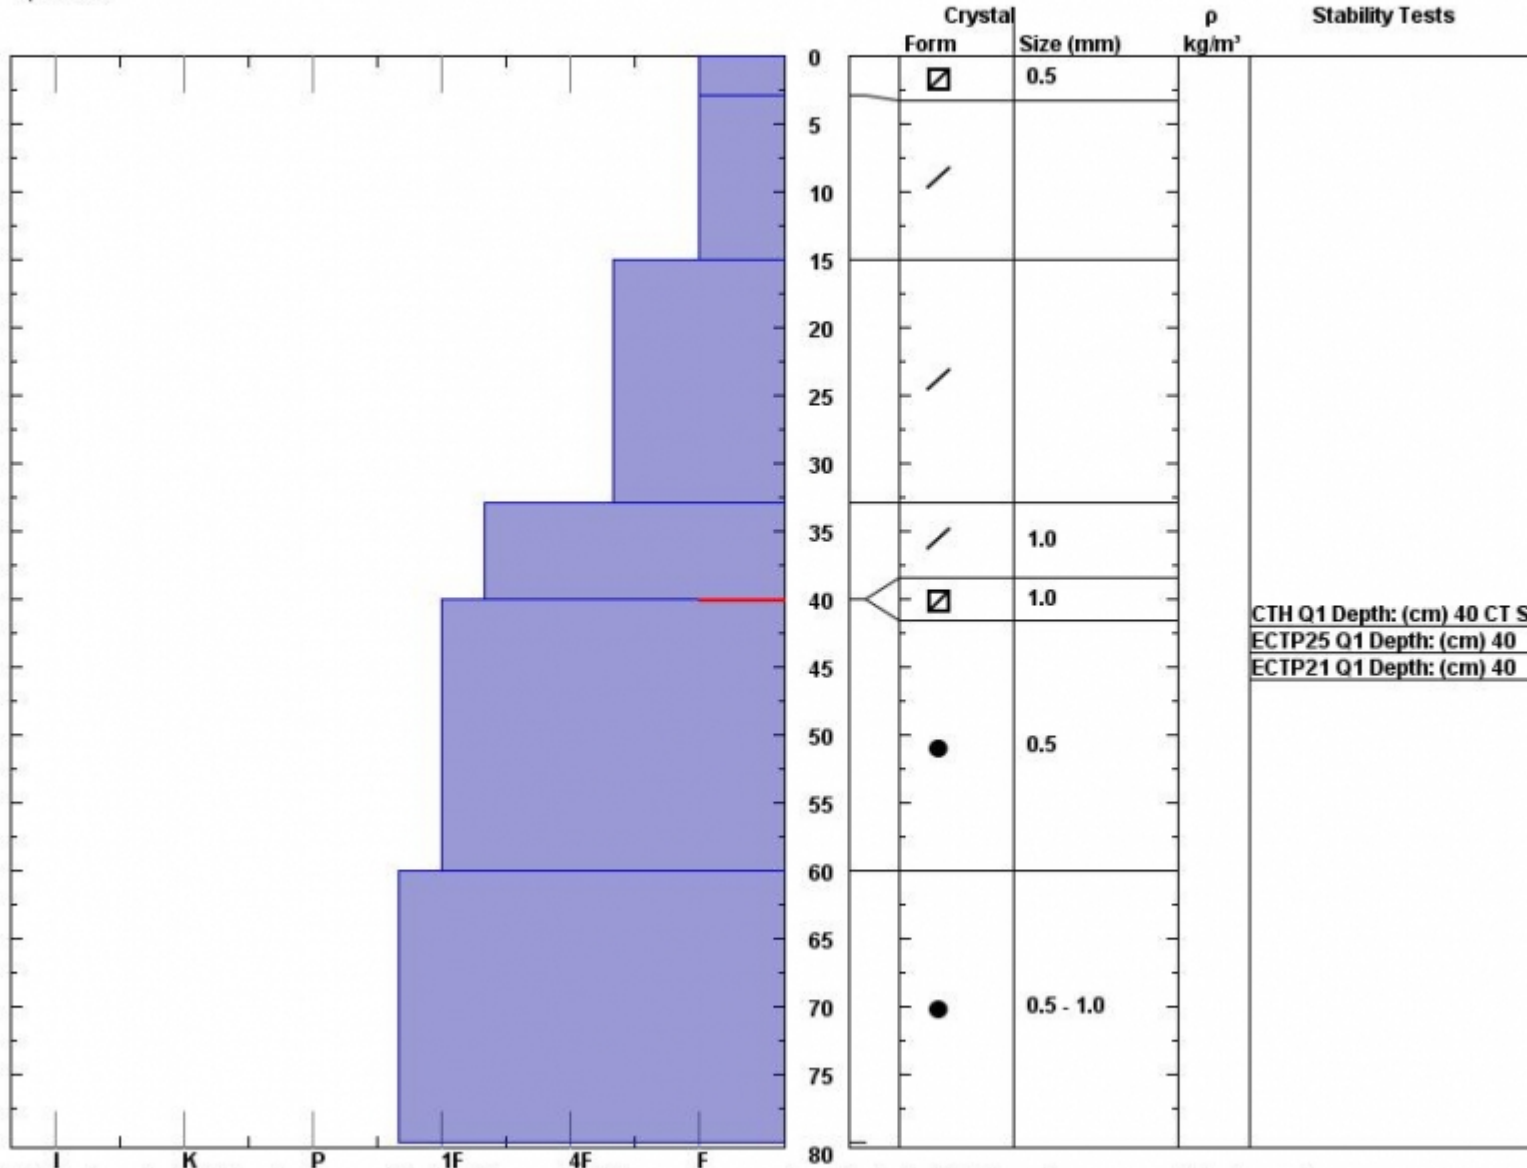

Snow Pit Profile
Almost Died
Beartooths, MT
 Elevation (ft) **9637**
 Aspect: **75**
 Specifics:

Observer: **Andrew Kiefer**
Thu Feb 21 13:55:00 MST 2013
 Co-ord: **45.05012 N 109.93130 W**
 Slope: **25**
 Wind loading: **no**

Stability on similar slopes: **Fair**
 Air Temperature: **C**
 Sky Cover: **sky 3/8 to 4/8 covered**
 Precipitation: **None**
 Wind: **W Calm**

HS248
 Stability Test Notes:

Layer note
40-40: Pro

Notes: Recent stability tests are consistently failing on a thin layer of near surface facets buried 40cm down on a variety of aspects.