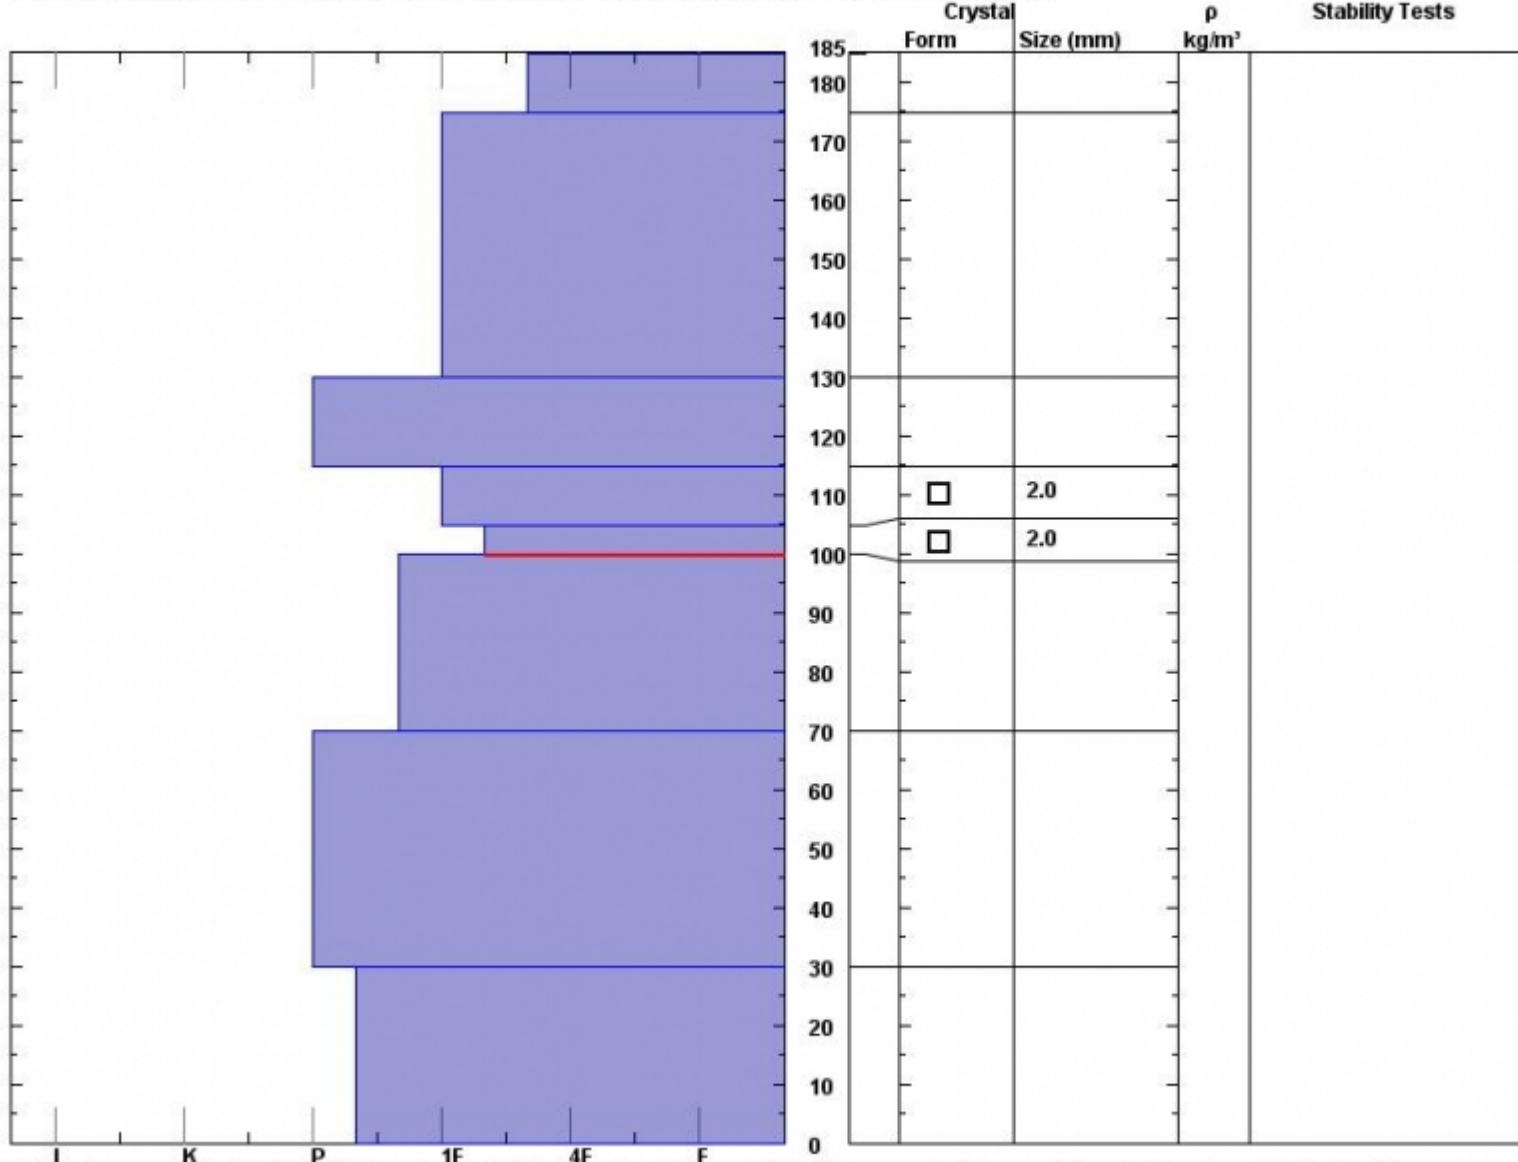

Snow Pit Profile
Miller Mountain
Beartooths, MT
 Elevation (ft) **10050**
 Aspect: **190**

Observer: **Andrew Kiefer**
Fri Feb 22 09:50:00 MST 2013
 Co-ord: **45.04239 N 109.96773 W**
 Slope: **40**
 Wind loading: **yes**

Stability on similar slopes: **Fair**
 Air Temperature: **C**
 Sky Cover: **sky 3/8 to 4/8 covered**
 Precipitation: **None**
 Wind: **SW Calm**

HS185
 Stability Test Notes:
100-105: F

Specifics: **Avalanche Pit: crown; Recent act on sim slopes. We skied slope. Snowmobile tracks on slope.**

Notes: Crown profile: HS-AMu-R2-D2 avalanche that occurred on February 19th. The crown depth ranged from 1-3ft and was 300ft wide. The avalanche was 100-105 feet vertical feet. Video and pictures are posted online.