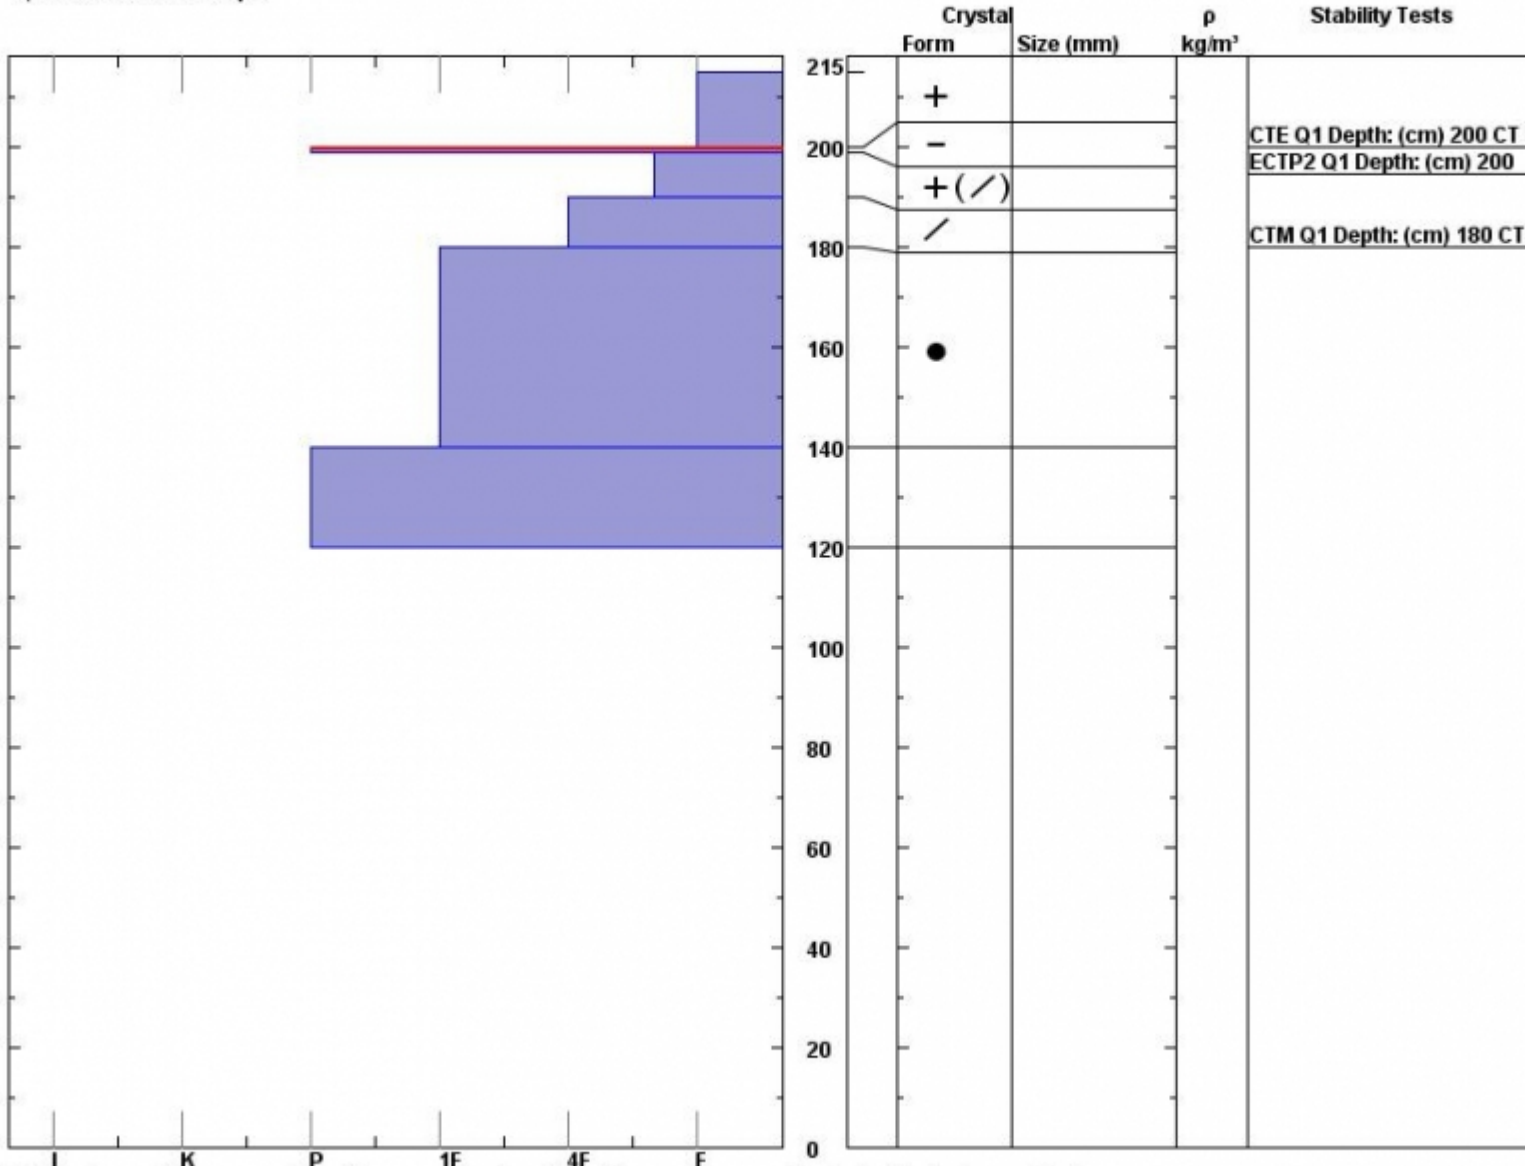

Snow Pit Profile  
**The Maid**  
 Northern Gallatin, MT  
 Elevation (ft) **9680**  
 Aspect: **130**  
 Specifics: **We skied slope.**

Observer: **Andrew Kiefer**  
 Sat Feb 23 12:40:00 MST 2013  
 Co-ord: **45.41325 N 110.98528 W**  
 Slope: **34**  
 Wind loading: **no**

Stability on similar slopes: **Fair**  
 Air Temperature: **C**  
 Sky Cover: **sky 4/8 to 8/8 covered**  
 Precipitation: **Snow - 1 cm/hr**  
 Wind: **W Calm**

HS215  
 Stability Test Notes:  
 Layer note: **199-200: F**

Notes: Layer of concern: a layer of near surface facets resting on a sun crust buried by the February 23 storm snow.

Advisory Region  
 Northern Gallatin  
 Northern Gallatin, 2013-02-23