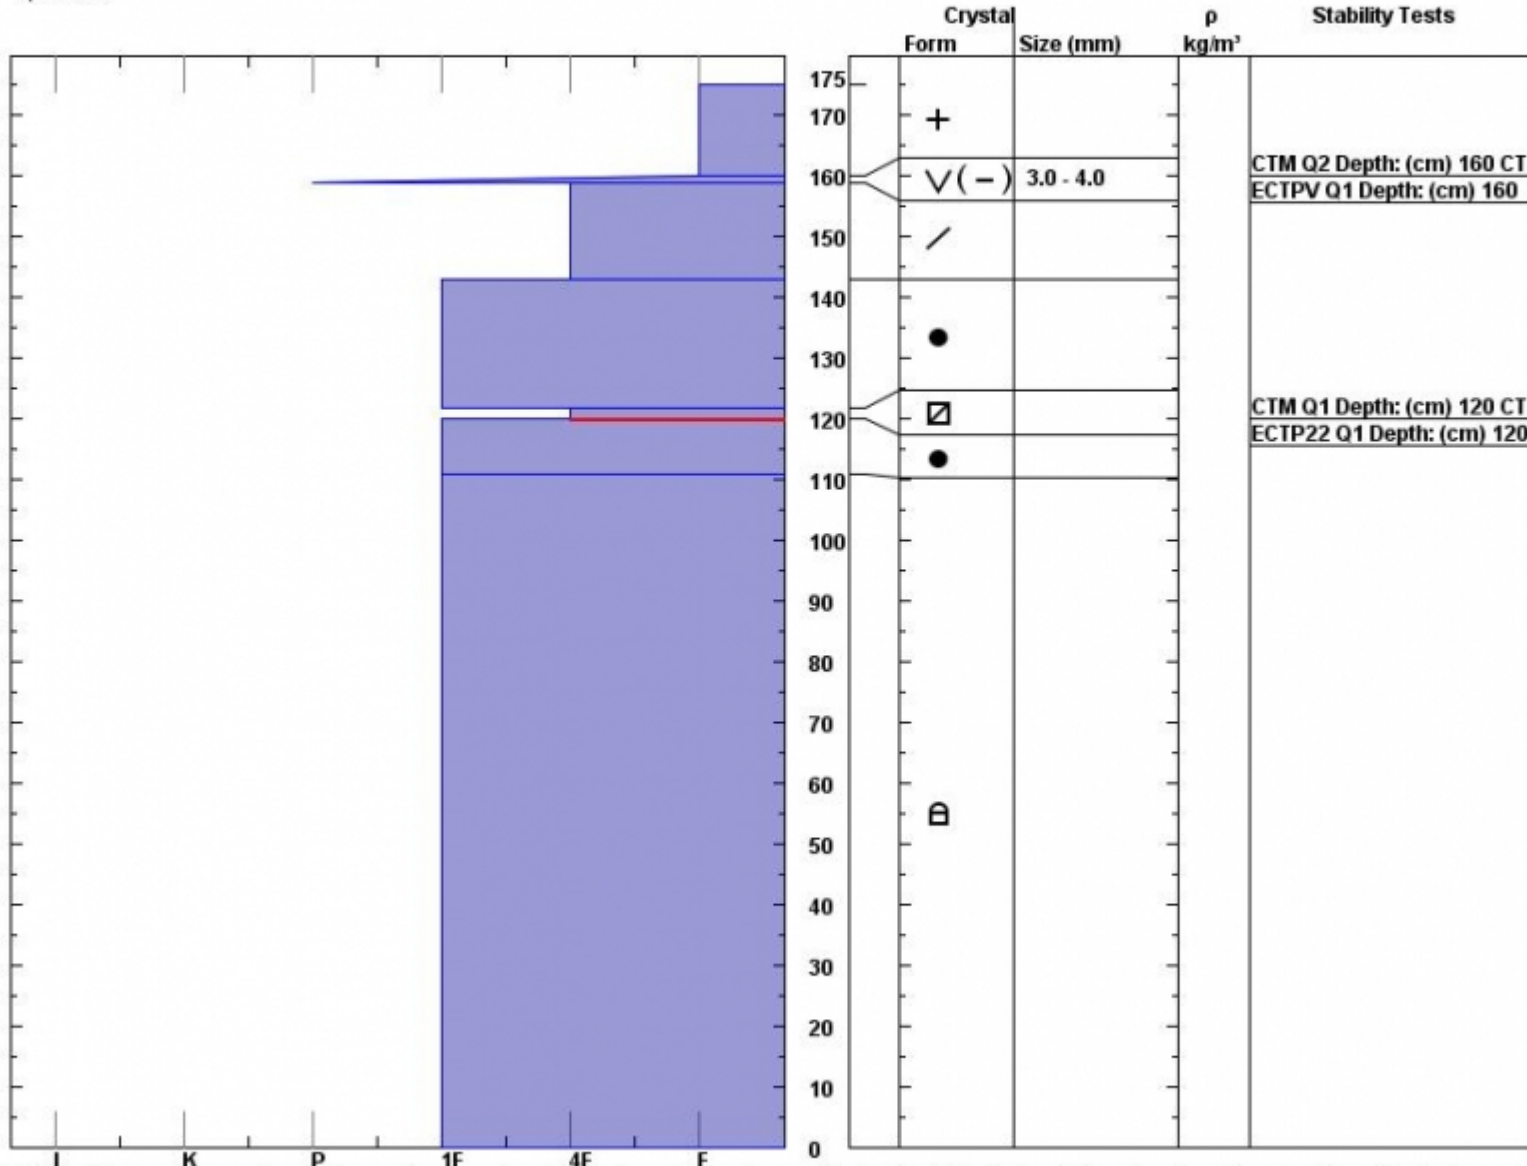

Snow Pit Profile
Taylor Fork
Southern Madison, MT
 Elevation (ft) **9200**
 Aspect: **90**
 Specifics:

Observer: **Andrew Kiefer**
Sun Feb 24 10:45:00 MST 2013
 Co-ord: **44.97598 N 111.31366 W**
 Slope: **18**
 Wind loading: **yes**

Stability on similar slopes: **Fair**
 Air Temperature: **C**
 Sky Cover: **sky < 2.0 covered**
 Precipitation: **None**
 Wind: **SW Calm**

HS175
 Stability Test Notes: **120-122: F**
 Layer note:

Notes: Primary concern: buried layer of near surface facets found 55cm down. Also look out for the buried surface hoar/sun crust layer the February 2 fell on.