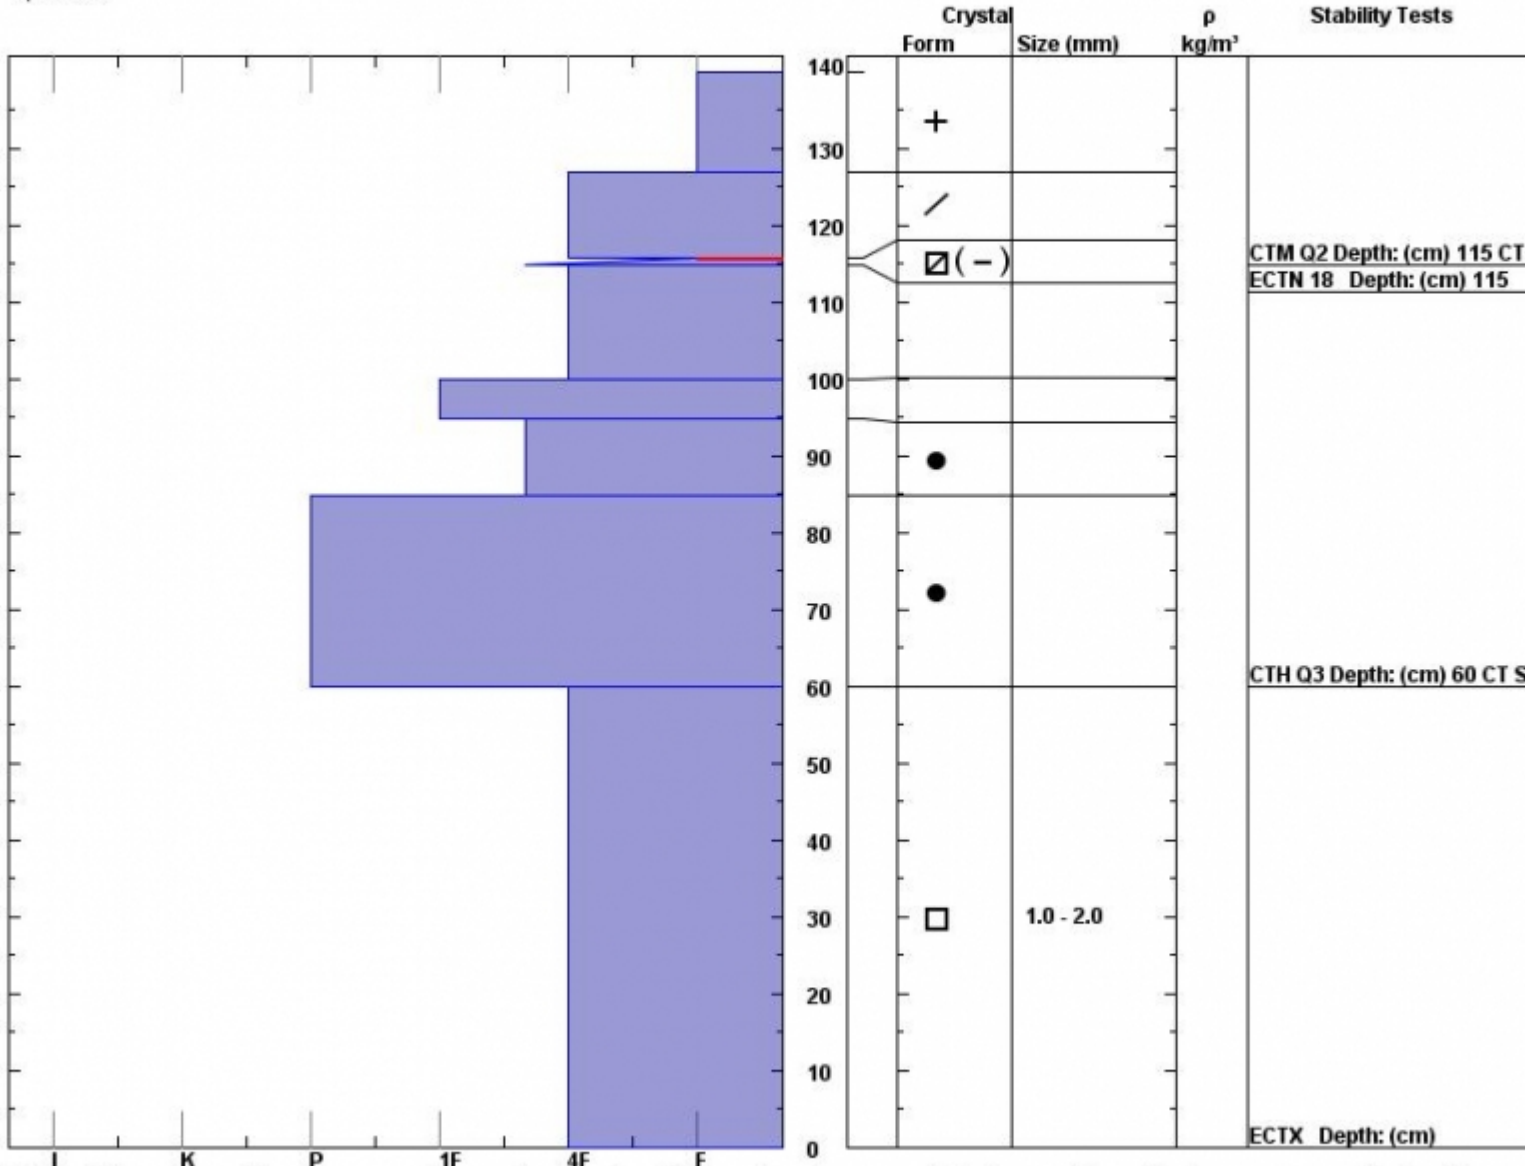

Snow Pit Profile
Wilderness Boundary
Southern Madison, MT
 Elevation (ft) **8500**
 Aspect: **210**
 Specifics:

Observer: **Andrew Kiefer**
Sun Feb 24 11:50:00 MST 2013
 Co-ord: **44.97666 N 111.35977 W**
 Slope: **27**
 Wind loading: **yes**

Stability on similar slopes: **Fair**
 Air Temperature: **C**
 Sky Cover: **sky < 2/8 covered**
 Precipitation: **None**
 Wind: **SW Calm**

HS140
 Stability Test Notes: **115-116: F**
 Layer note

Notes: A 25cm storm slab rests on a weak layer of near surface facets on top of a sun crust. As the new storm slab becomes more cohesive, this weak layer becomes more consistent propagation.