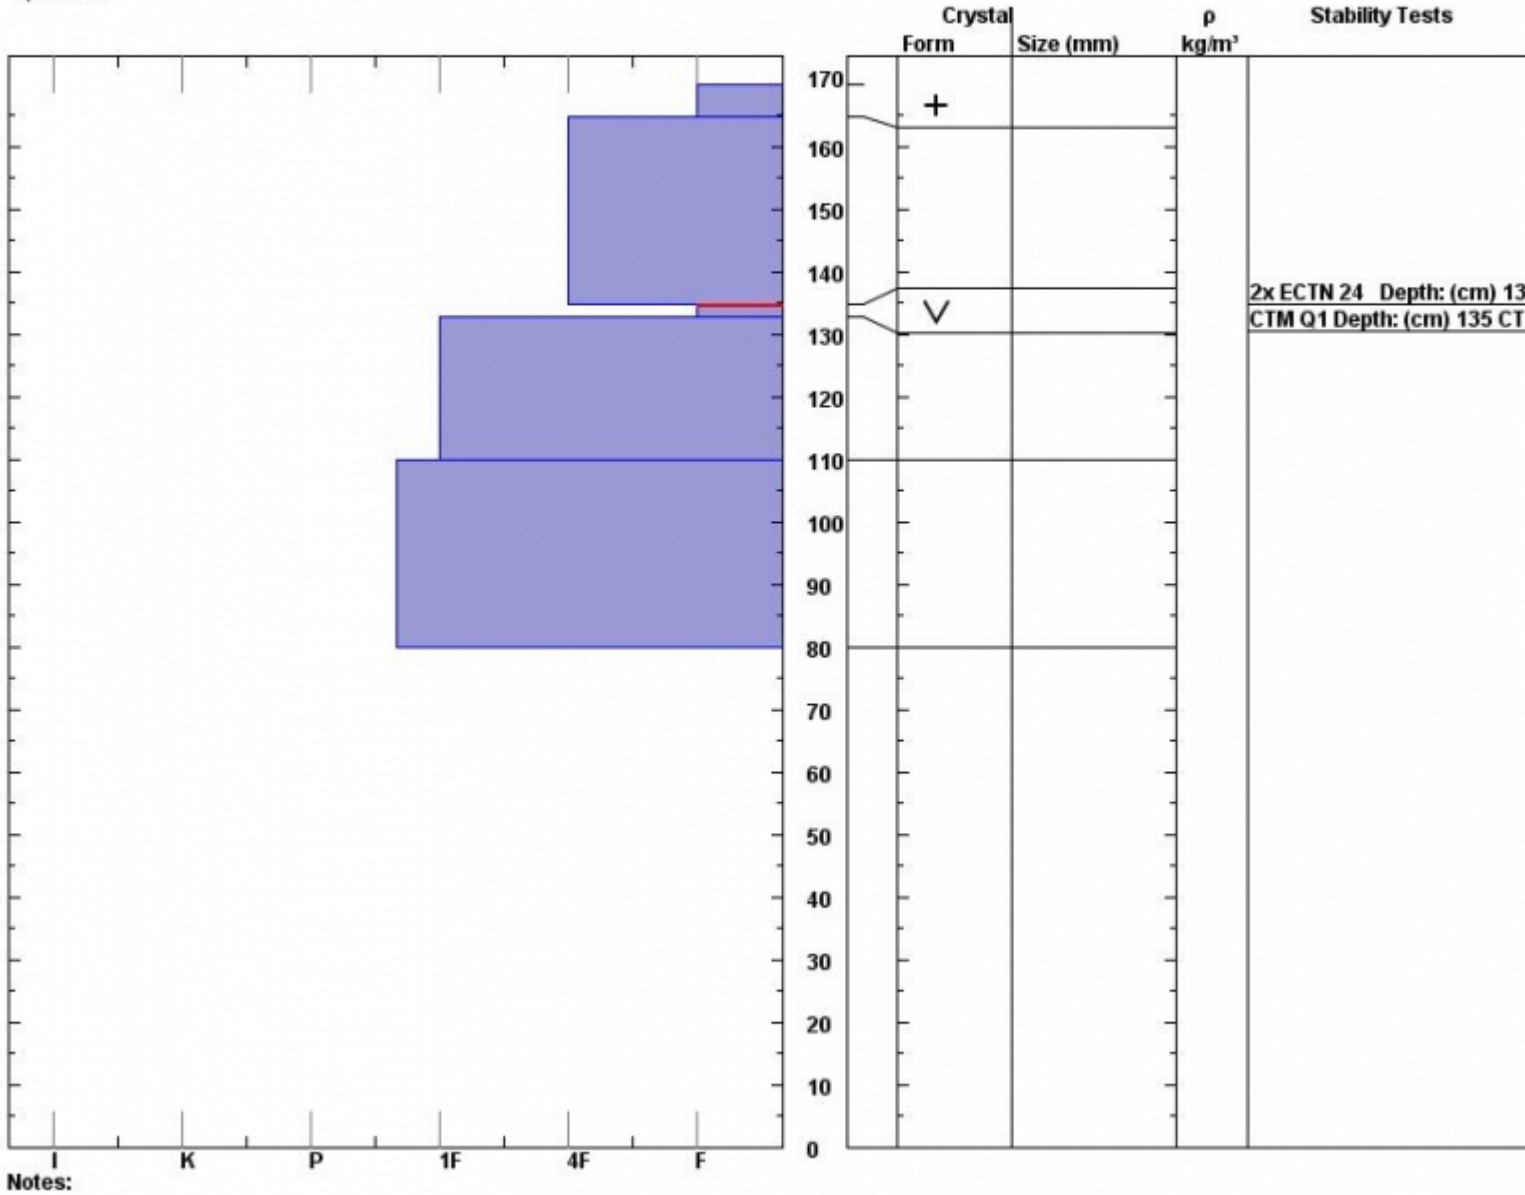

Snow Pit Profile  
**Wx Station**  
**Henry, MT**  
 Elevation (ft) **8750**  
 Aspect: **300**  
 Specifics:

Observer: **Doug Chabot**  
**Mon Feb 25 11:30:00 MST 2013**  
 Co-ord: **47.71001 N 111.32460 W**  
 Slope: **25**  
 Wind loading: **no**

Stability on similar slopes: **Good**  
 Air Temperature: **C**  
 Sky Cover: **sky 8/8 covered**  
 Precipitation: **Snow - 1 cm/hr**  
 Wind: **SW Light Breeze**

**HS170**  
 Stability Test Notes: **133-135: F**  
 Layer note: