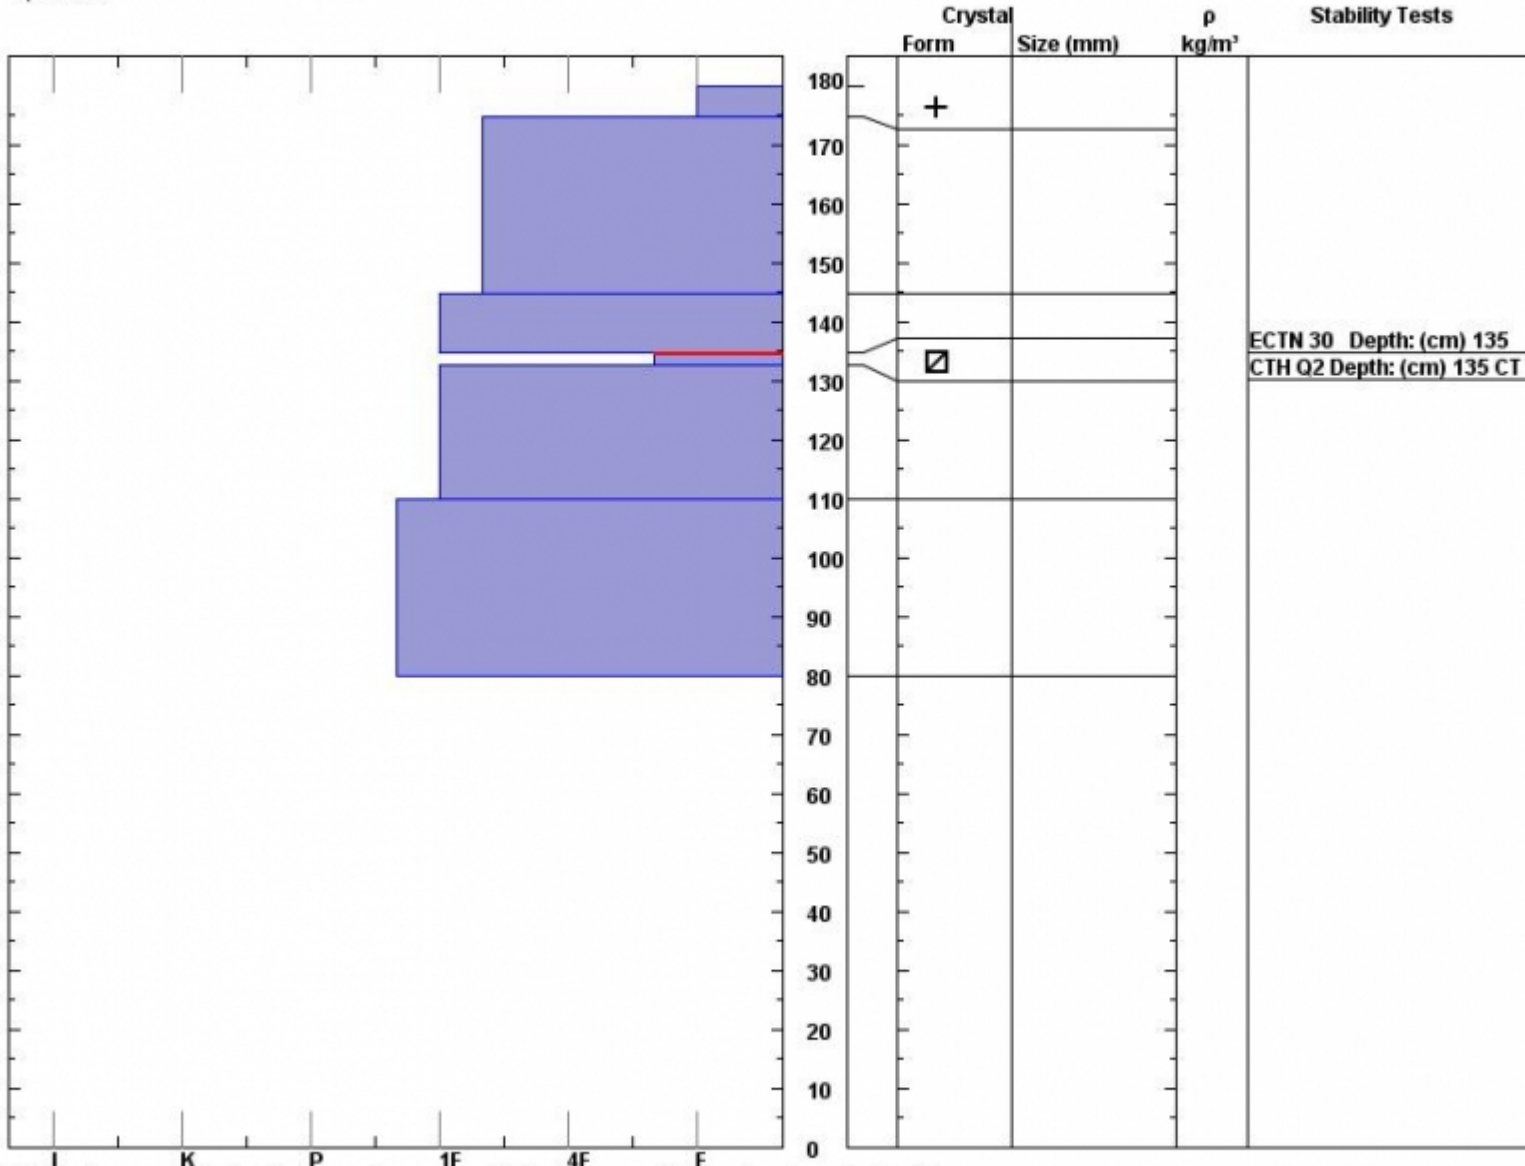

Snow Pit Profile
Marge
Henry, MT
 Elevation (ft) **9100**
 Aspect: **60**
 Specifics:

Observer: **Doug Chabot**
Mon Feb 25 12:00:00 MST 2013
 Co-ord: **44.71664 N 111.31882 W**
 Slope: **32**
 Wind loading: **no**

Stability on similar slopes: **Good**
 Air Temperature: **C**
 Sky Cover: **sky 8/8 covered**
 Precipitation: **Snow - 1 cm/hr**
 Wind: **SW Light Breeze**

HS180
 Stability Test Notes:

Layer notes:
133-135: F

Notes: It was easy to find the layer of concern, but it was no reacting in pits. Surprised by this.

Advisory Region
 Lionhead Range
 Lionhead Range, 2013-02-26