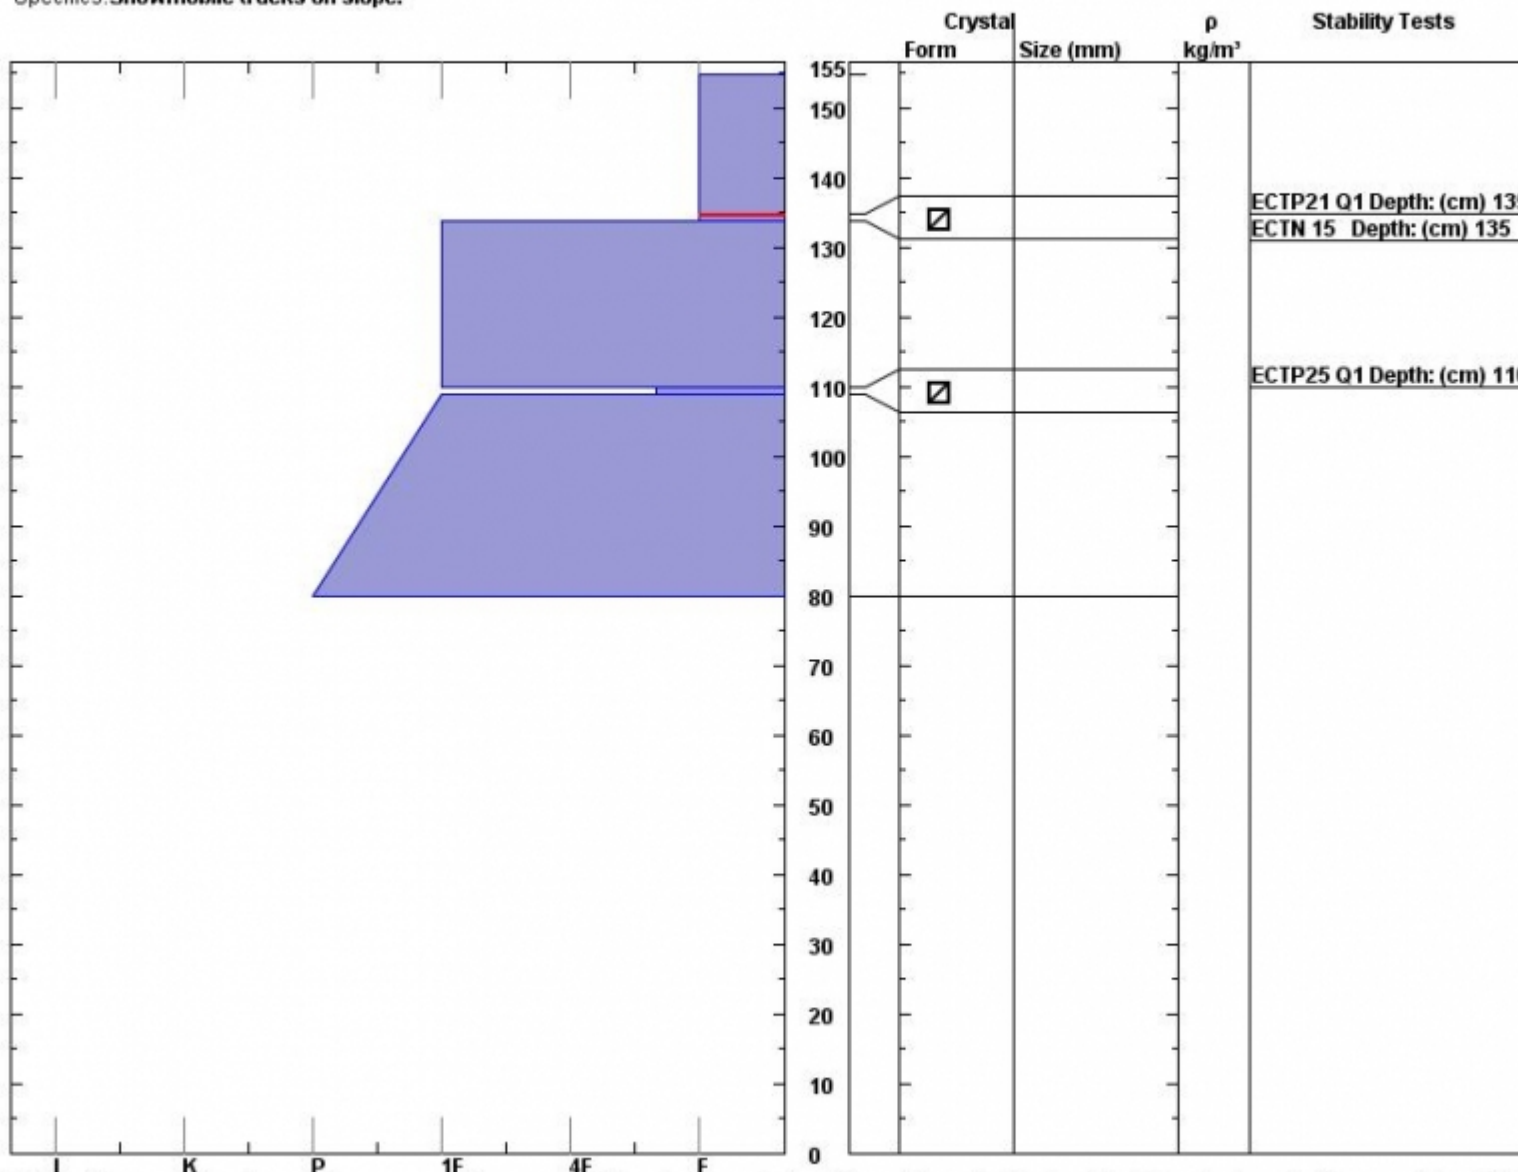

Snow Pit Profile
Ski Hill
Henry, MT
 Elevation (ft) **8060**
 Aspect: **60**
 Specifics: **Snowmobile tracks on slope.**

Observer: **Doug Chabot**
Tue Feb 26 12:54:16 MST 2013
 Co-ord: **44.70263 N 111.29598 W**
 Slope: **30**
 Wind loading: **no**

Stability on similar slopes: **Fair**
 Air Temperature: **C**
 Sky Cover: **sky 8/8 covered**
 Precipitation: **Snow - 1 cm/hr**
 Wind: **SW Light Breeze**

HS155
 Stability Test Notes: **134-135: F**
 Layer note

Notes: There were two layers of concern, ubt the one at 135 broke the easiest. This was the only pit where I had 2 weak layers in the upper three feet.

Advisory Region
 Lionhead Range
 Lionhead Range, 2013-02-26