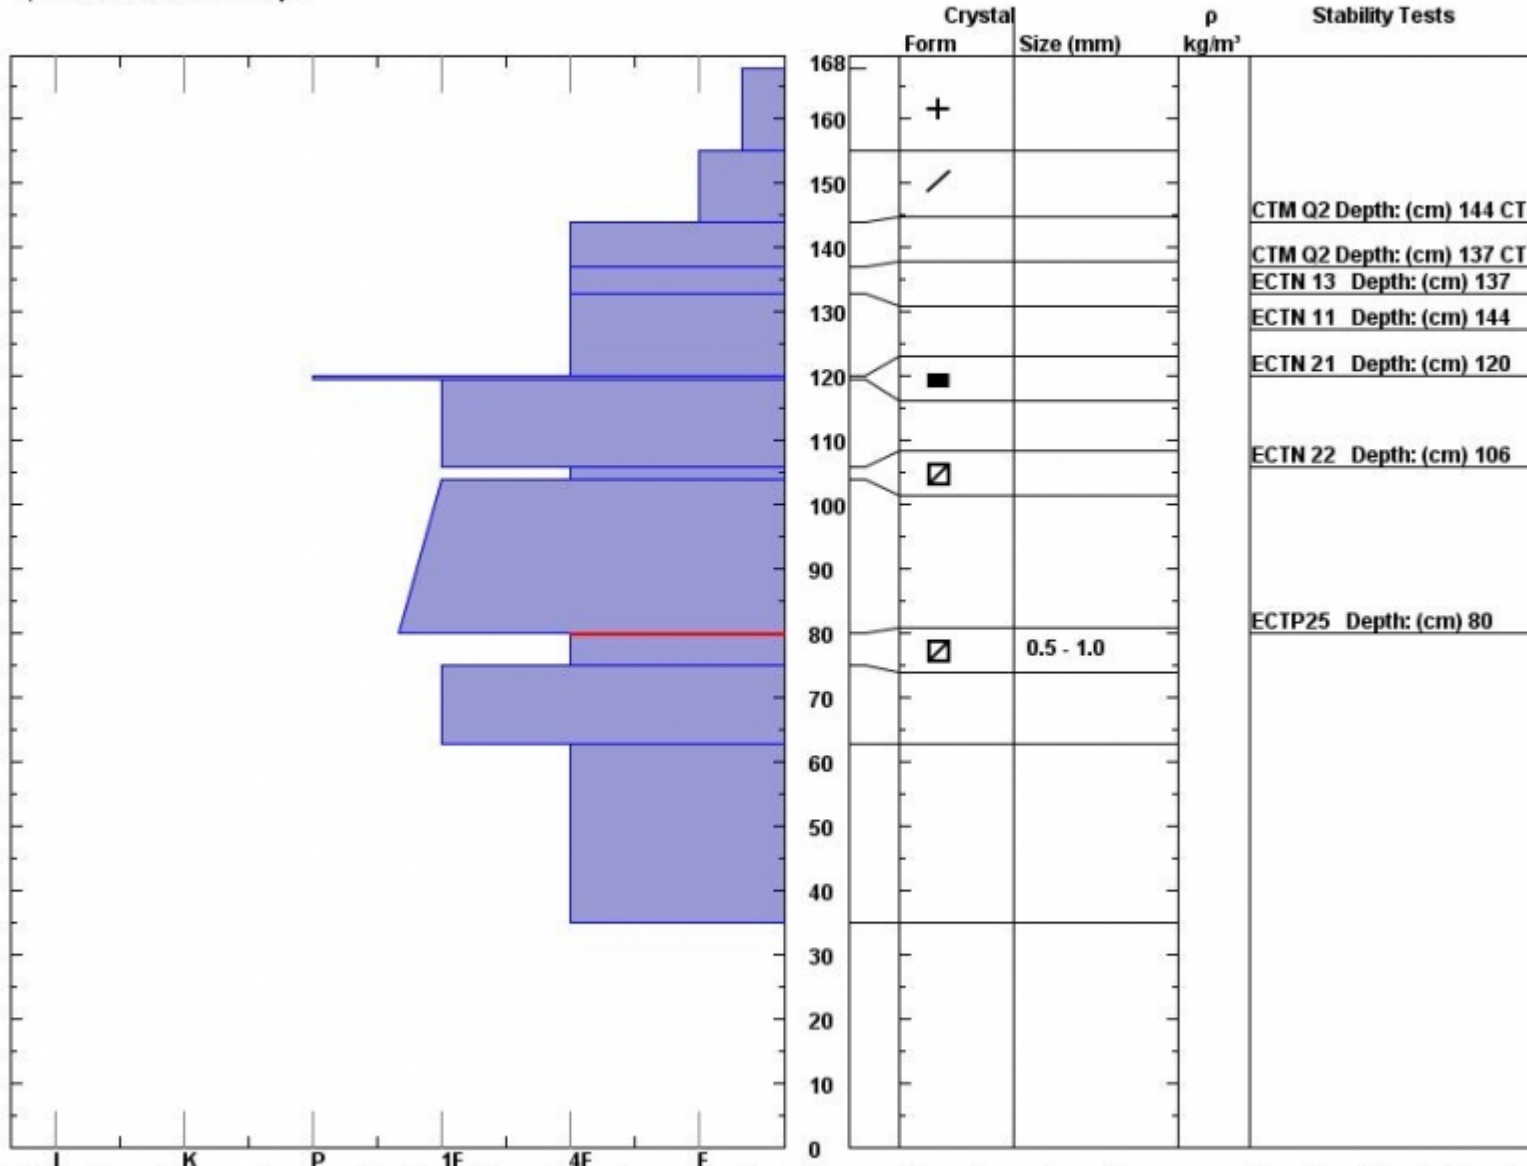

Snow Pit Profile
Beehive N of Tylers
N Madison, MT
 Elevation (ft) **8877**
 Aspect: **252**
 Specifics: **Ski tracks on slope.**

Observer: **Mark Staples**
Tue Feb 26 11:15:00 MST 2013
 Co-ord: **45.32423 N 111.38417 W**
 Slope: **28**
 Wind loading: **no**

Stability on similar slopes: **Fair**
 Air Temperature: **C**
 Sky Cover: **sky 4/8 to 8/8 covered**
 Precipitation:
 Wind: **Calm**

Stability Test Notes:
 Layer note:
75-80: Pro

Notes: Triggering an avalanche on the fx's at 80 cm does not seem very likely. However, triggering one in another area would easily get the fracture to into the layer at 80 cm, making a larger avalanche.