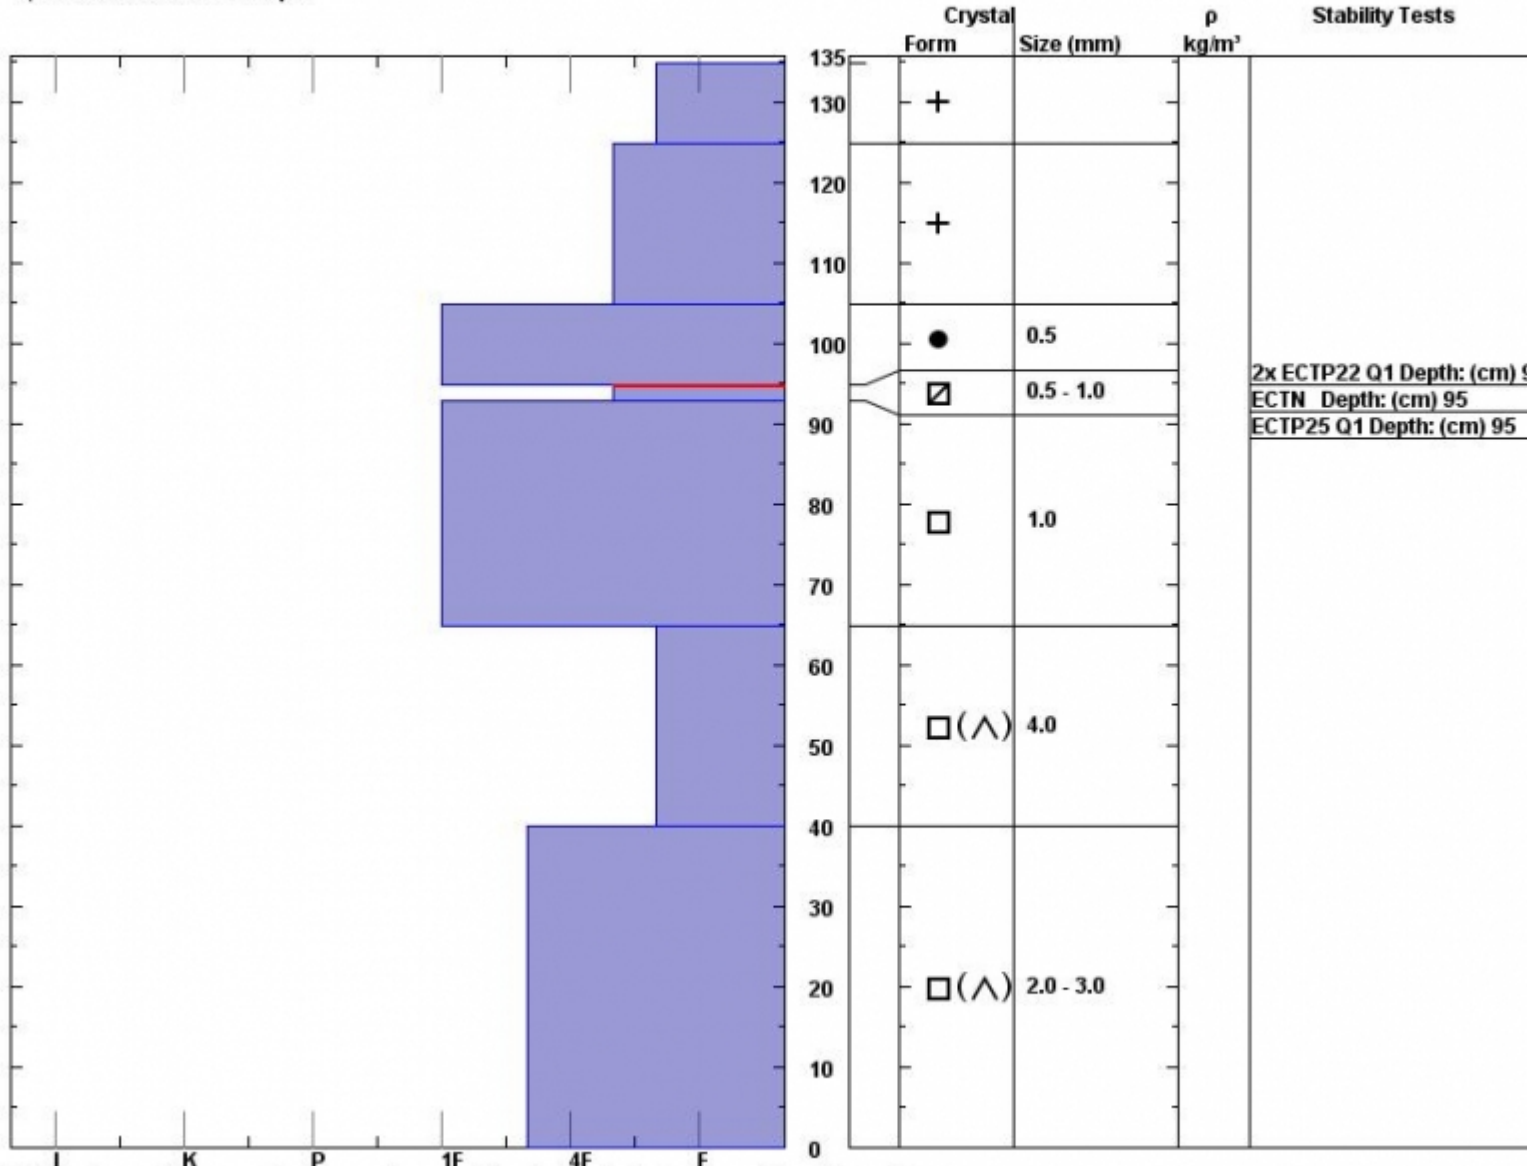

Snow Pit Profile
Going Home Slide
Northern Gallatin, MT
 Elevation (ft) **8000**
 Aspect: **40**
 Specifics: **Ski tracks on slope.**

Observer: **Andrew Kiefer**
Wed Feb 27 10:45:00 MST 2013
 Co-ord: **45.58305 N 110.95769 W**
 Slope: **28**
 Wind loading: **yes**

Stability on similar slopes: **Fair**
 Air Temperature: **C**
 Sky Cover: **sky < 2.8 covered**
 Precipitation: **None**
 Wind: **W Calm**

HS135
 Stability Test Notes:

Layer note
93-95: Pro

Notes: Layer of concern: 3cm layer of near surface facets buried underneath a 40cm slab.