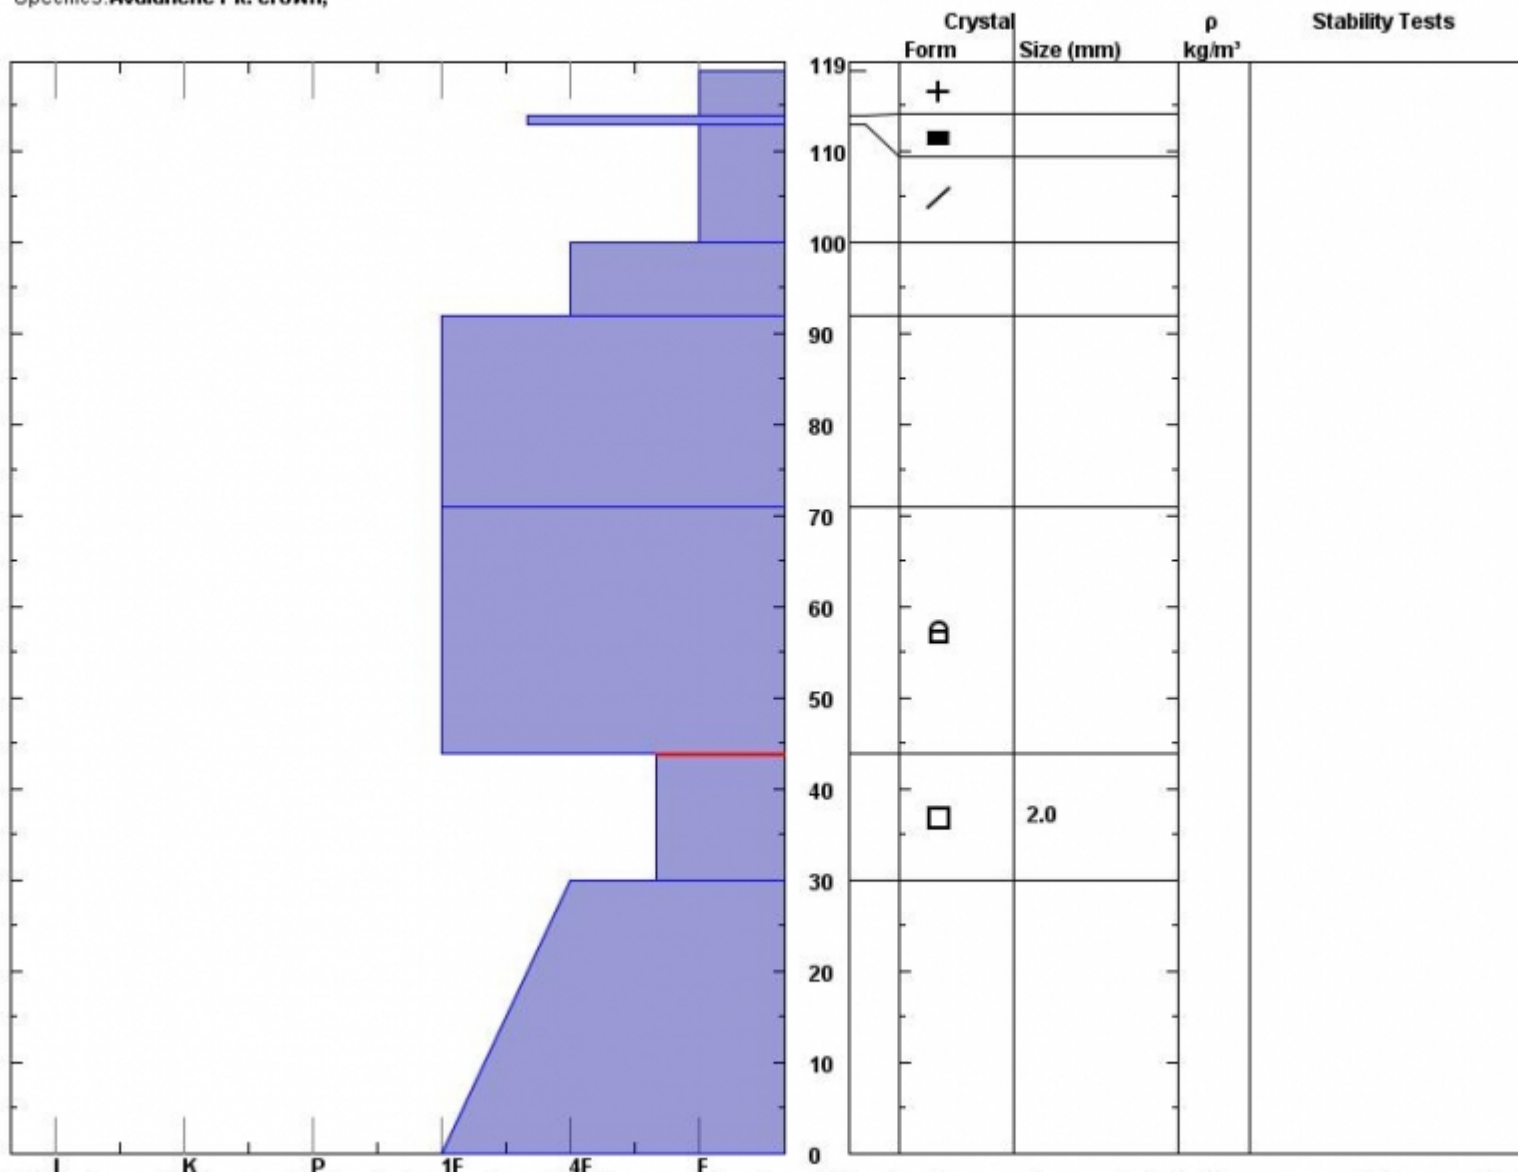

Snow Pit Profile
Mt Wheeler
N Gallatin, MT
 Elevation (ft) **8510**
 Aspect: **70**
 Specifics: **Avalanche Pit: crown;**

Observer: **Mark Staples**
Thu Feb 28 13:10:00 MST 2013
 Co-ord: **45.50946 N 111.07977 W**
 Slope: **29**
 Wind loading: **no**

Stability on similar slopes: **Fair**
 Air Temperature: **C**
 Sky Cover:
 Precipitation:
 Wind:

Stability Test Notes:
 Layer note:
30-44: Pro

Notes: Crown of natural avalanche. Probably released 4-5 days ago following rapid loading. Average slope angle in starting zone was 38 degrees. Start not obvious and was in tight trees, a bit surprising.