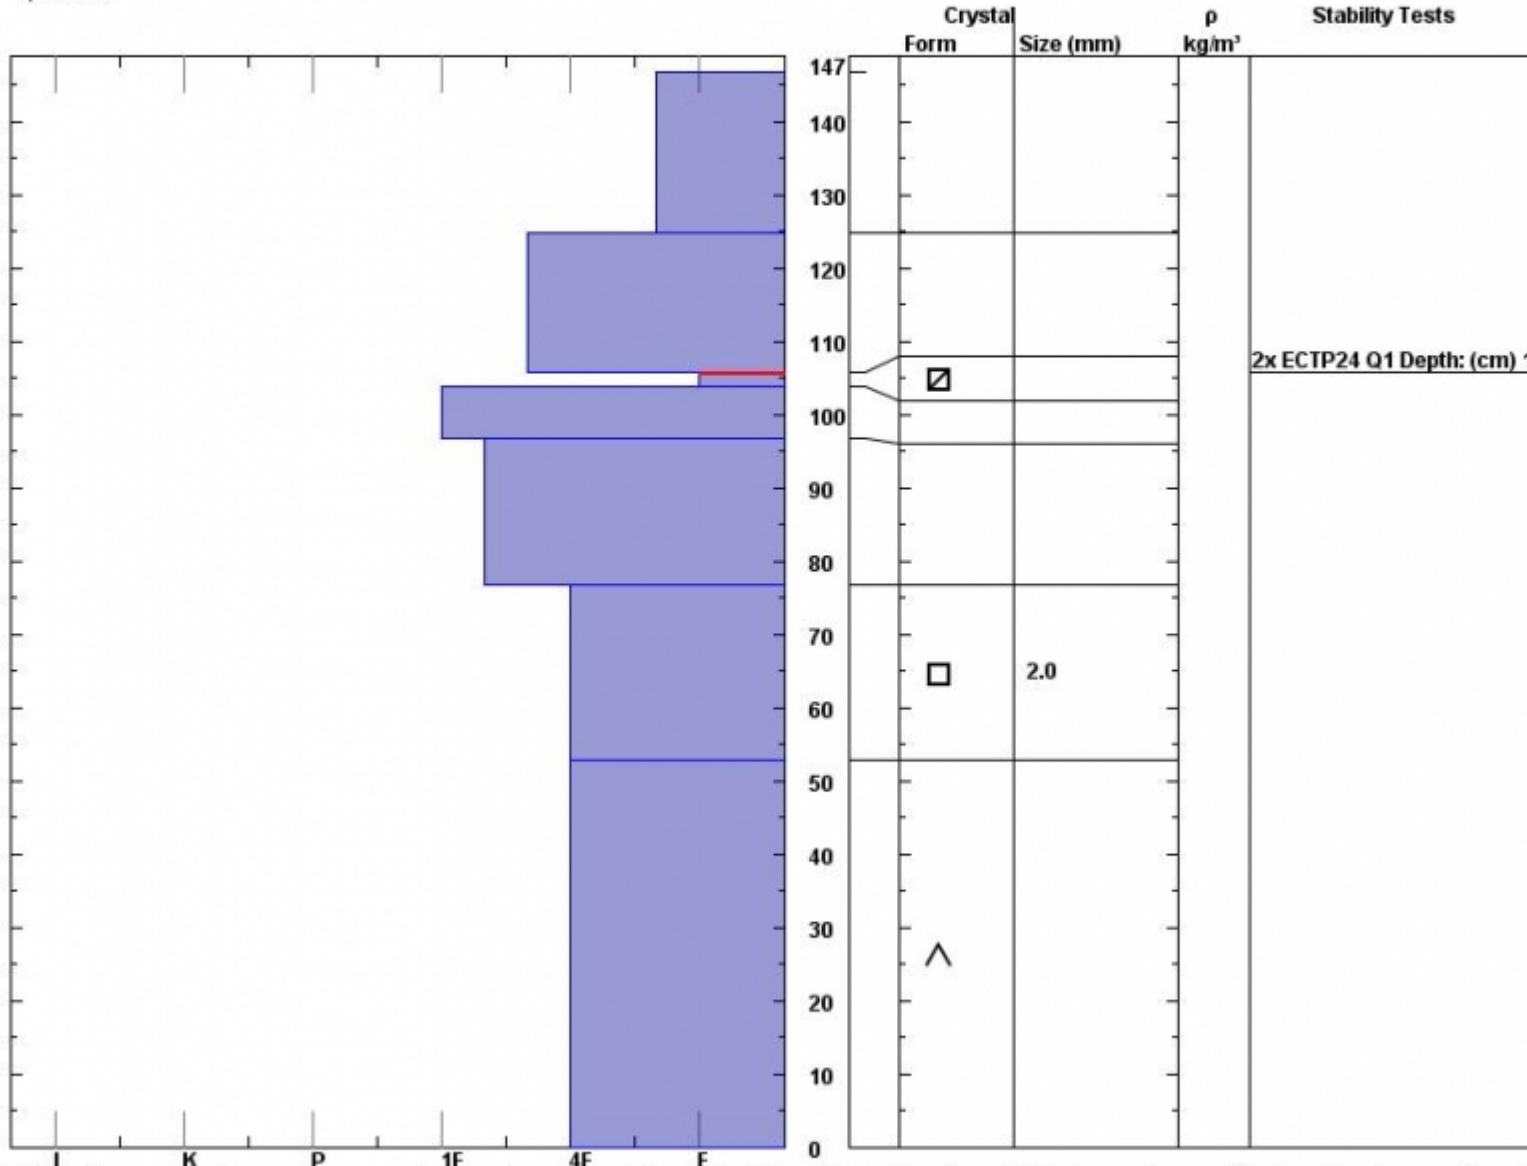

Snow Pit Profile
Hebgen Lake
Southern Madison, MT
 Elevation (ft) **9000**
 Aspect: **300**
 Specifics:

Observer: **Andrew Kiefer**
Thu Mar 07 12:30:00 MST 2013
 Co-ord: **44.83572 N 111.34457 W**
 Slope: **30**
 Wind loading: **no**

Stability on similar slopes: **Fair**
 Air Temperature: **C**
 Sky Cover: **sky < 2.0 covered**
 Precipitation: **None**
 Wind: **W Calm**

HS147
 Stability Test Notes:

Layer note
104-106: F

Notes: The problematic layer of near surface facets is buried between 1-3 below the surface through the forecast area. It is slowly healing over time, but still show propagation.