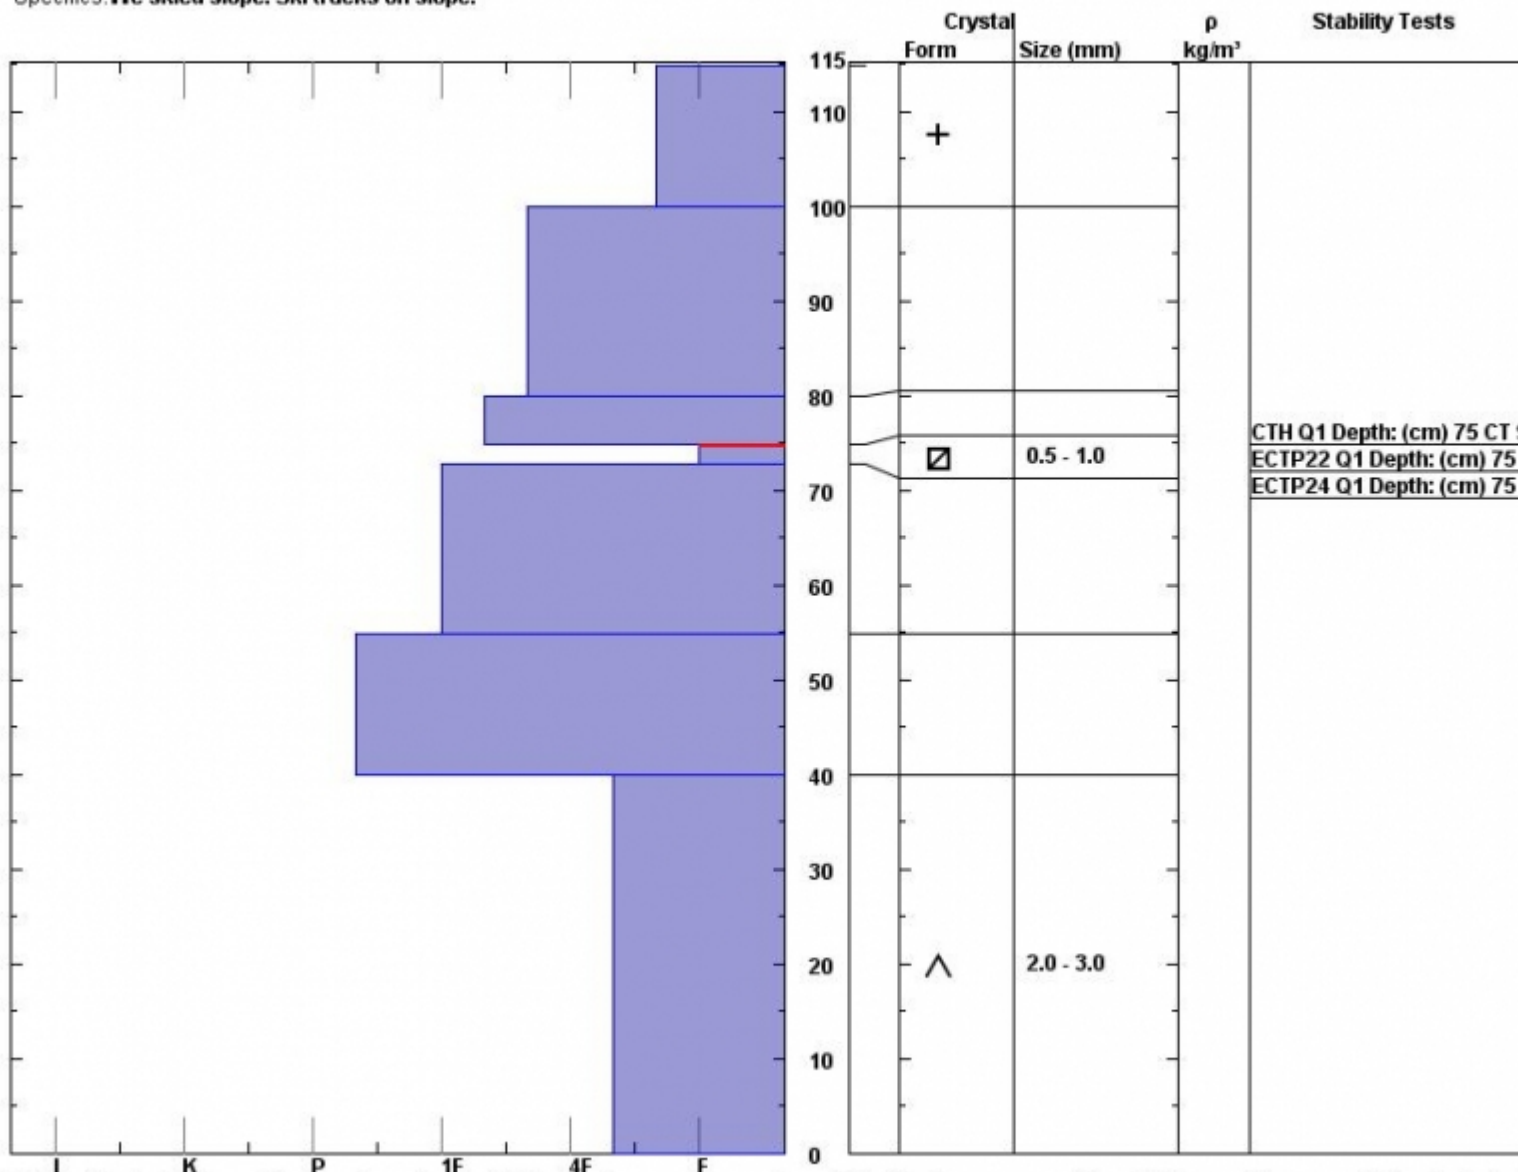

Snow Pit Profile
Hebgen Lake
Southern Madison, MT
 Elevation (ft) **8850**
 Aspect: **110**
 Specifics: **We skied slope. Ski tracks on slope.**

Observer: **Andrew Kiefer**
Thu Mar 07 11:45:00 MST 2013
 Co-ord: **44.83905 N 111.34176 W**
 Slope: **25**
 Wind loading: **no**

Stability on similar slopes: **Fair**
 Air Temperature: **C**
 Sky Cover: **sky < 2/8 covered**
 Precipitation: **None**
 Wind: **W Calm**

Stability Test Notes:
 Layer notes:
73-75: Pro

Notes: The buried layer of near surface facets still lingers in many areas and consistently shows propagation. In this area, it was easily found about a meter below the surface. Also, the shallow snowpack found in the Hebgen Lake area had well developed facets at the ground.