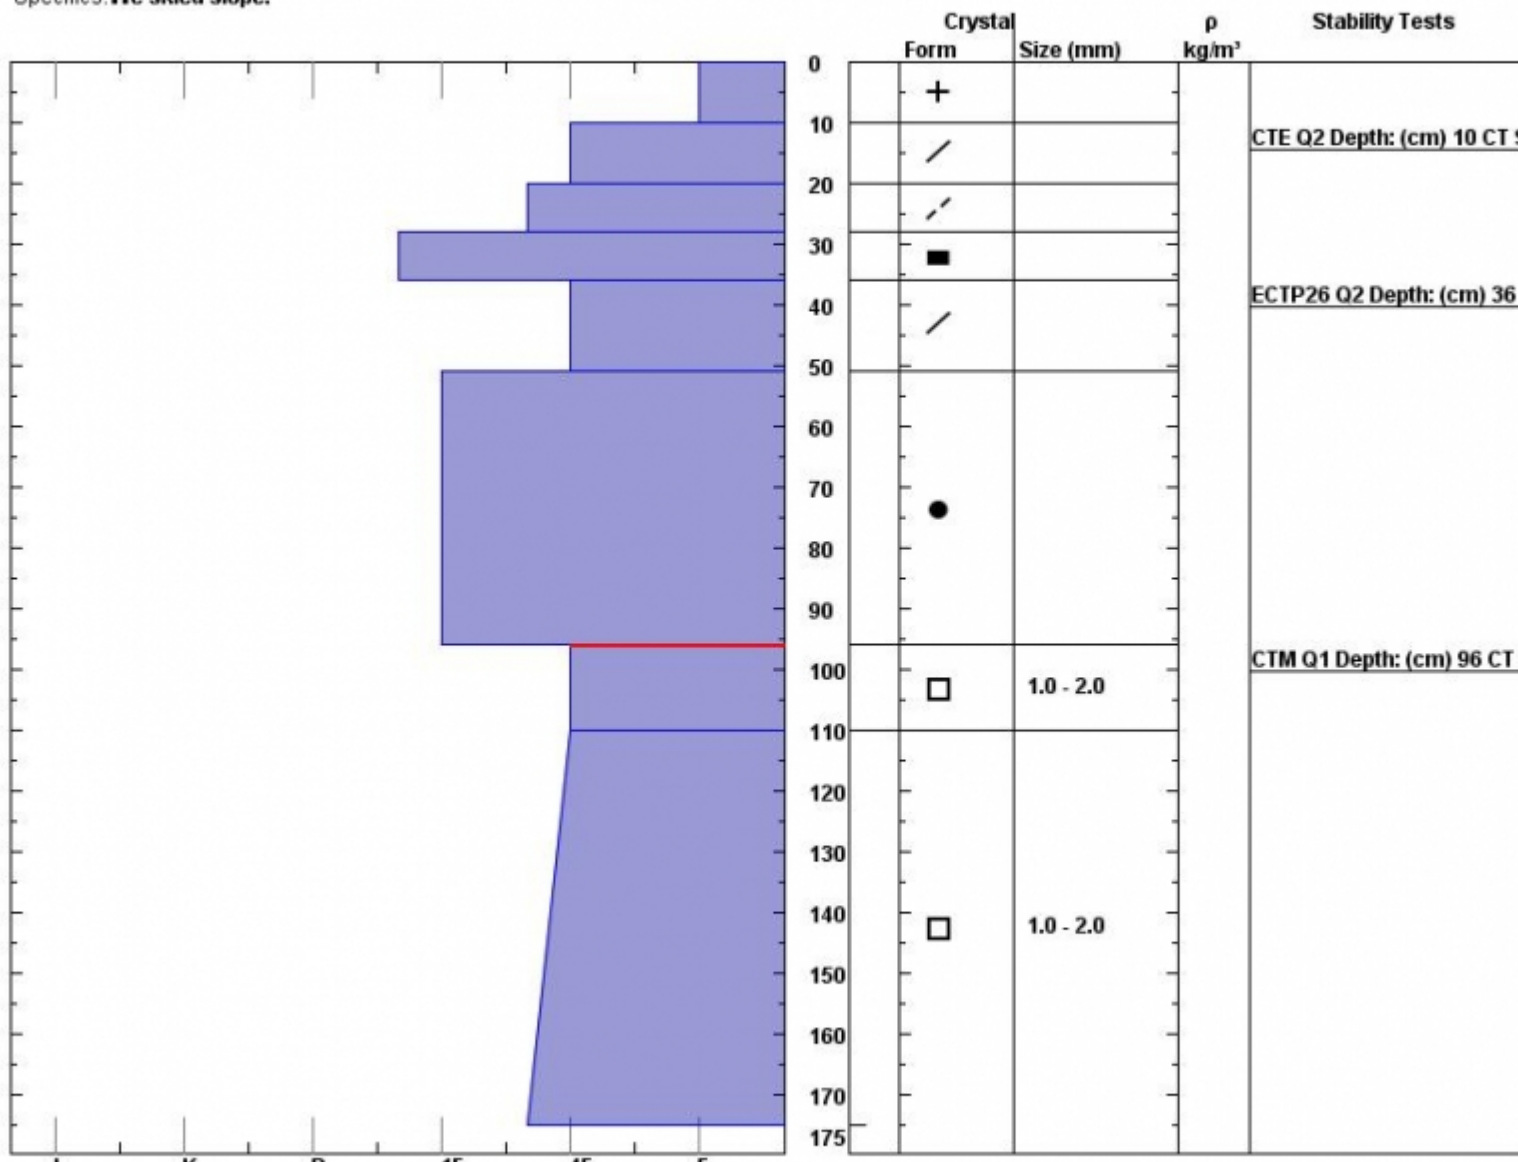

Snow Pit Profile
McAteen Basin
Northern Madison, MT
 Elevation (ft) **9726**
 Aspect: **30**
 Specifics: **We skied slope.**

Observer: **Eric Knoff**
Thu Mar 21 23:23:00 MDT 2013
 Co-ord: **45.17270 N 111.44498 W**
 Slope: **30**
 Wind loading: **previous**

Stability on similar slopes: **Good**
 Air Temperature: **C**
 Sky Cover: **sky 4/8 to 8/8 covered**
 Precipitation: **Snow < 0.5 cm/hr**
 Wind: **SW Moderate**

Stability Test Notes:
 Layer notes: **96-110: Pr**

Notes: New snow and wind loading is the main avalanche problem. Facets in the bottom 1/3 of the pack are also a concern, but you have to hit just the trigger a slide on this layer.

Advisory Region
 Northern Madison
 Northern Madison, 2013-03-21