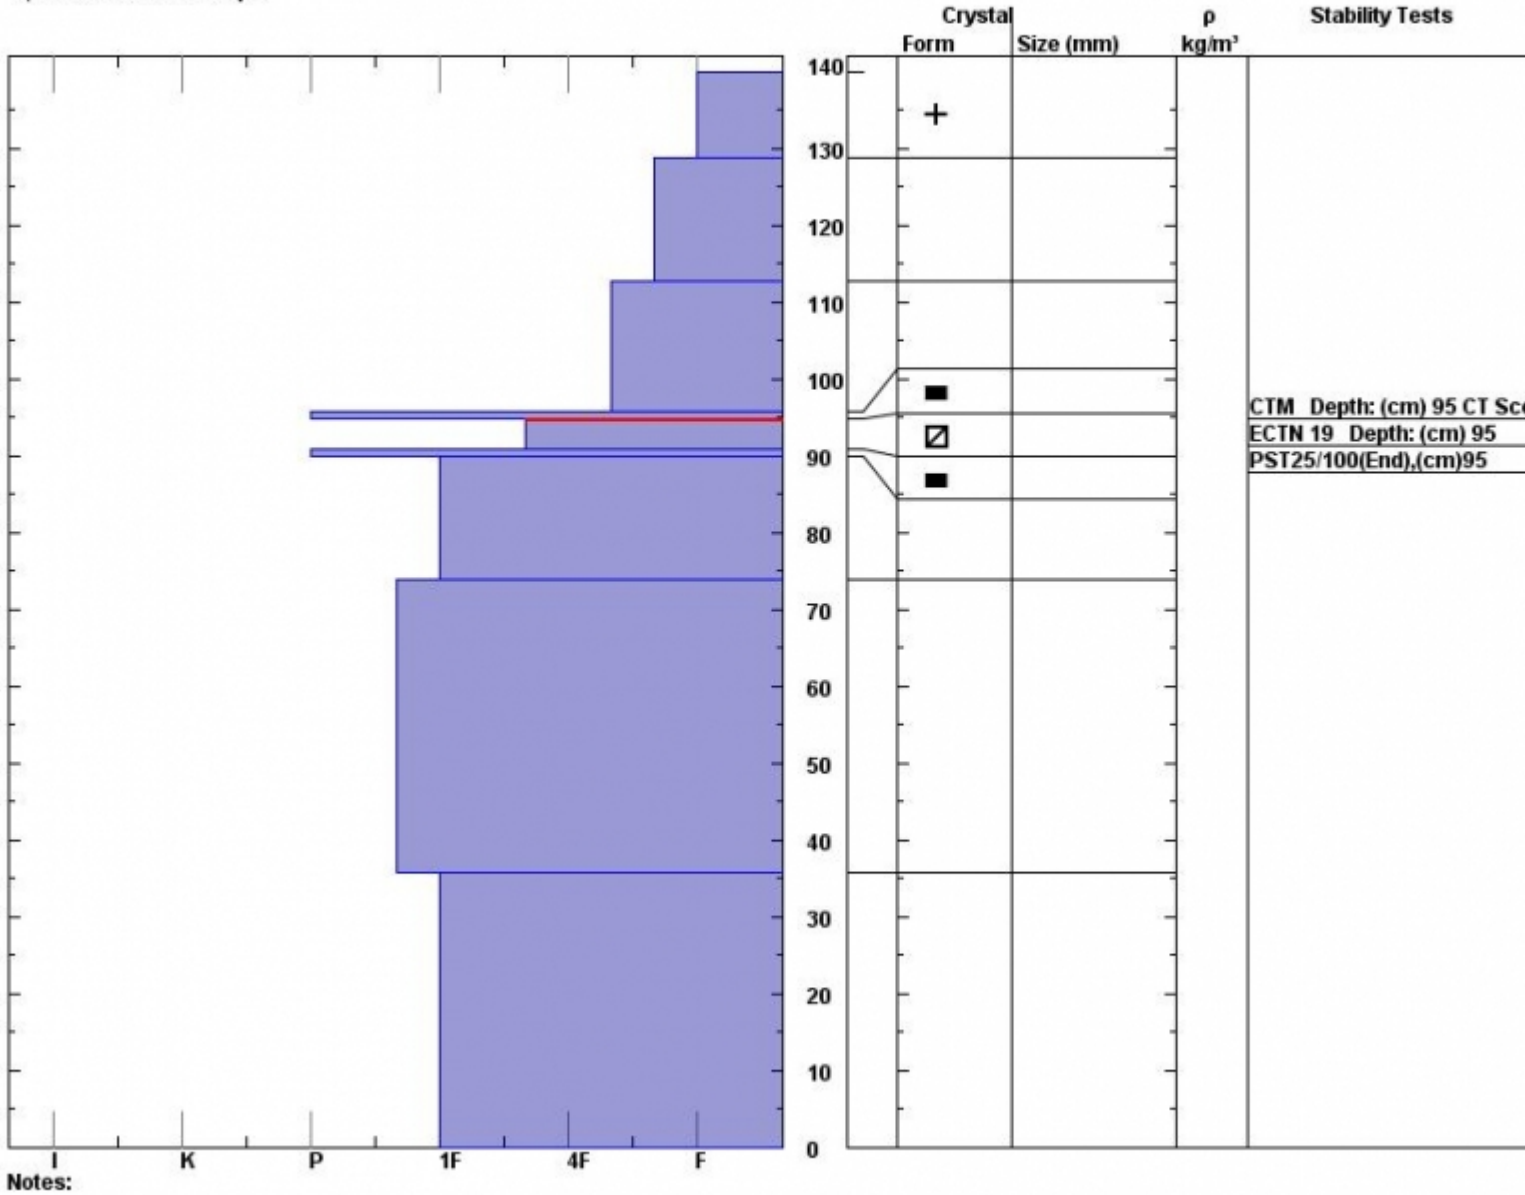

Snow Pit Profile
Flanders #2
N. Gallatin, MT
 Elevation (ft) **8700**
 Aspect: **90**
 Specifics: **We skied slope.**

Observer: **Ian Hoyer**
Mon Feb 10 01:00:00 MST 2014
 Co-ord: **N W**
 Slope: **29**
 Wind loading:

Stability on similar slopes: **Good**
 Air Temperature: **C**
 Sky Cover: **sky 4/8 to 8/8 covered**
 Precipitation: **Snow < 0.5 cm/hr**
 Wind: **Moderate**

HS140
 Stability Test Notes:

Layer notes
91-95: Pro