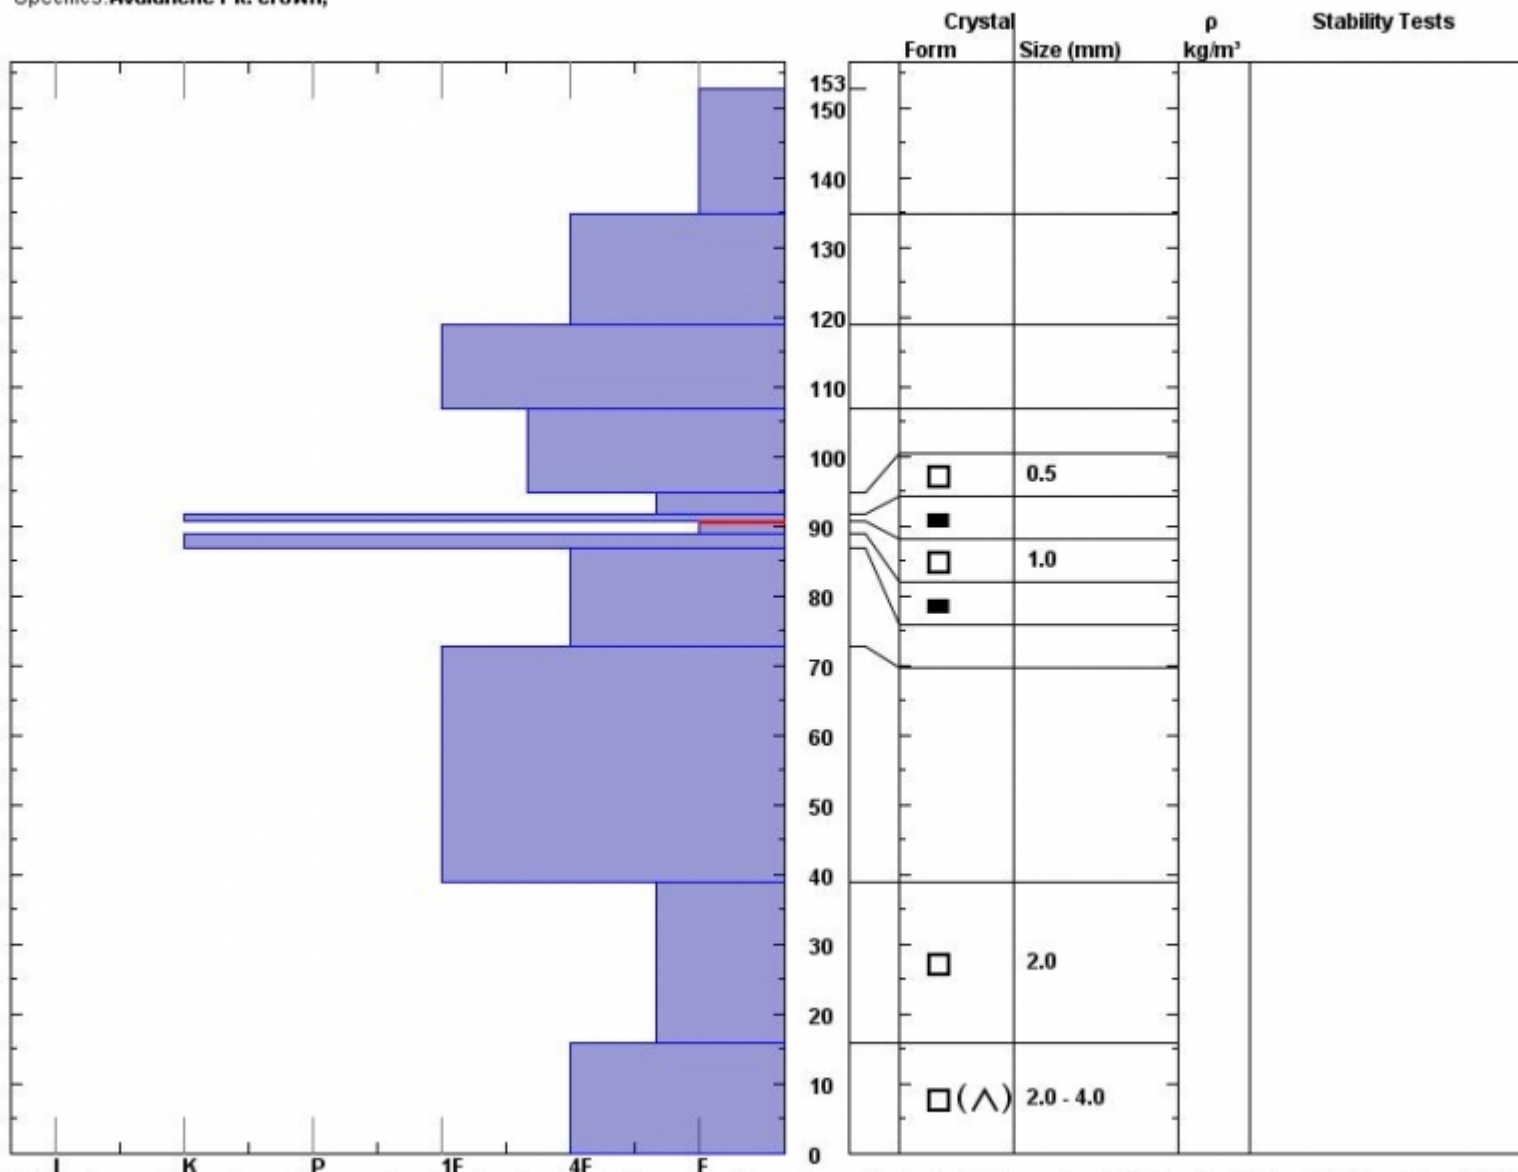

Snow Pit Profile  
**Chippewa**  
**Northern Madison, MT**  
 Elevation (ft) **9558**  
 Aspect: **115**  
 Specifics: **Avalanche Pit: crown;**

Observer: **Mark Staples**  
**Thu Feb 27 10:00:00 MST 2014**  
 Co-ord: **45.26936 N 111.46564 W**  
 Slope: **37**  
 Wind loading:

Stability on similar slopes:  
 Air Temperature: **C**  
 Sky Cover: **sky 4/8 to 8/8 covered**  
 Precipitation: **None**  
 Wind: **Light Breeze**

Stability Test Notes:  
 Layer note: **89-91: Pro**

Notes: Crown of snowboard triggered avalanche above the Chippewa cliffs on Lone Mtn just out of bounds of Big Sky. Partial burial. Minor injury. 500 feet  
 250 feet vertical. Southern end of the avalanche was closer to 3 feet deep. We think the fx's at 89 cm made the avalanche, but it could have been  
 layer at 92 cm.