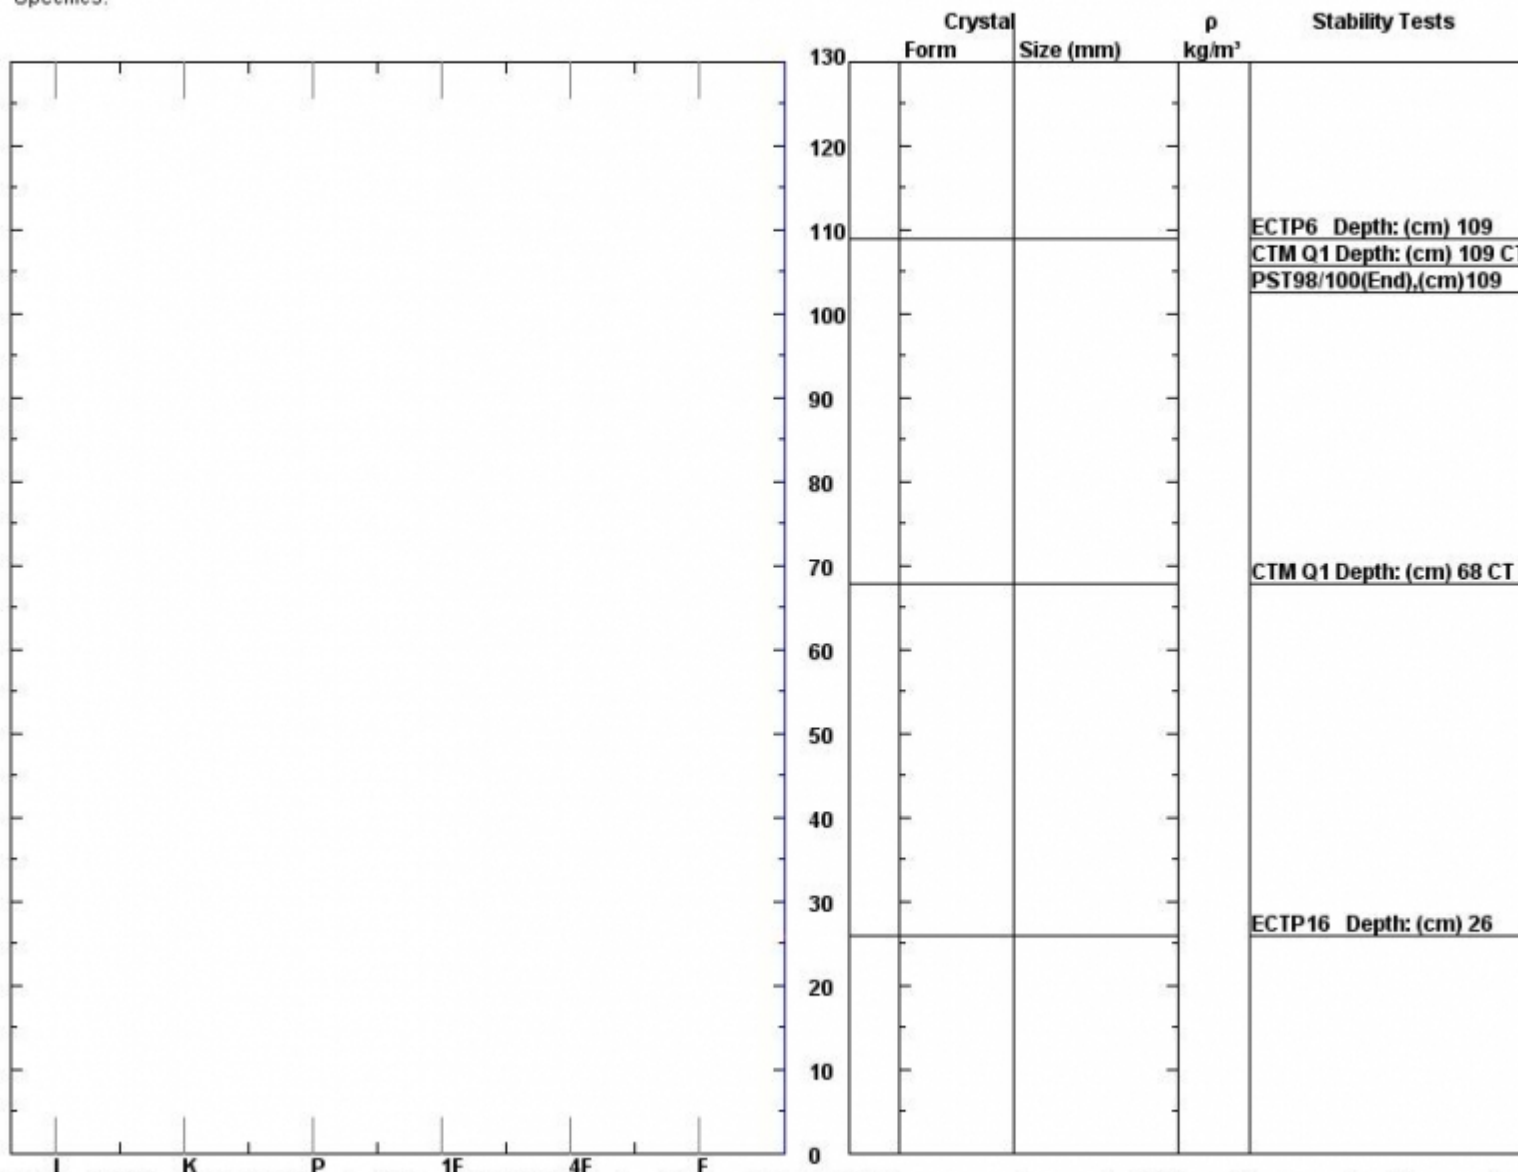

Snow Pit Profile  
**Buck Ridge E end**  
**Northern Madison, MT**  
 Elevation (ft) **8850**  
 Aspect: **170**  
 Specifics:

Observer: **Mark Staples**  
**Fri Mar 07 12:00:00 MST 2014**  
 Co-ord: **45.15965 N 111.31317 W**  
 Slope:  
 Wind loading:

Stability on similar slopes:  
 Air Temperature: **C**  
 Sky Cover:  
 Precipitation:  
 Wind:

Stability Test Notes:  
 Layer notes:  
**26-68: Pro**

Notes: At 109cm KPST 28/100 end, at 68cm KPST 34/100 twice, at 26cm KPST 49/100. There was an ice crust at 109 cm with some mixed forms on top of crust at 68 cm with fx's from late January, and at 26 cm are the facets from December 3-8th.