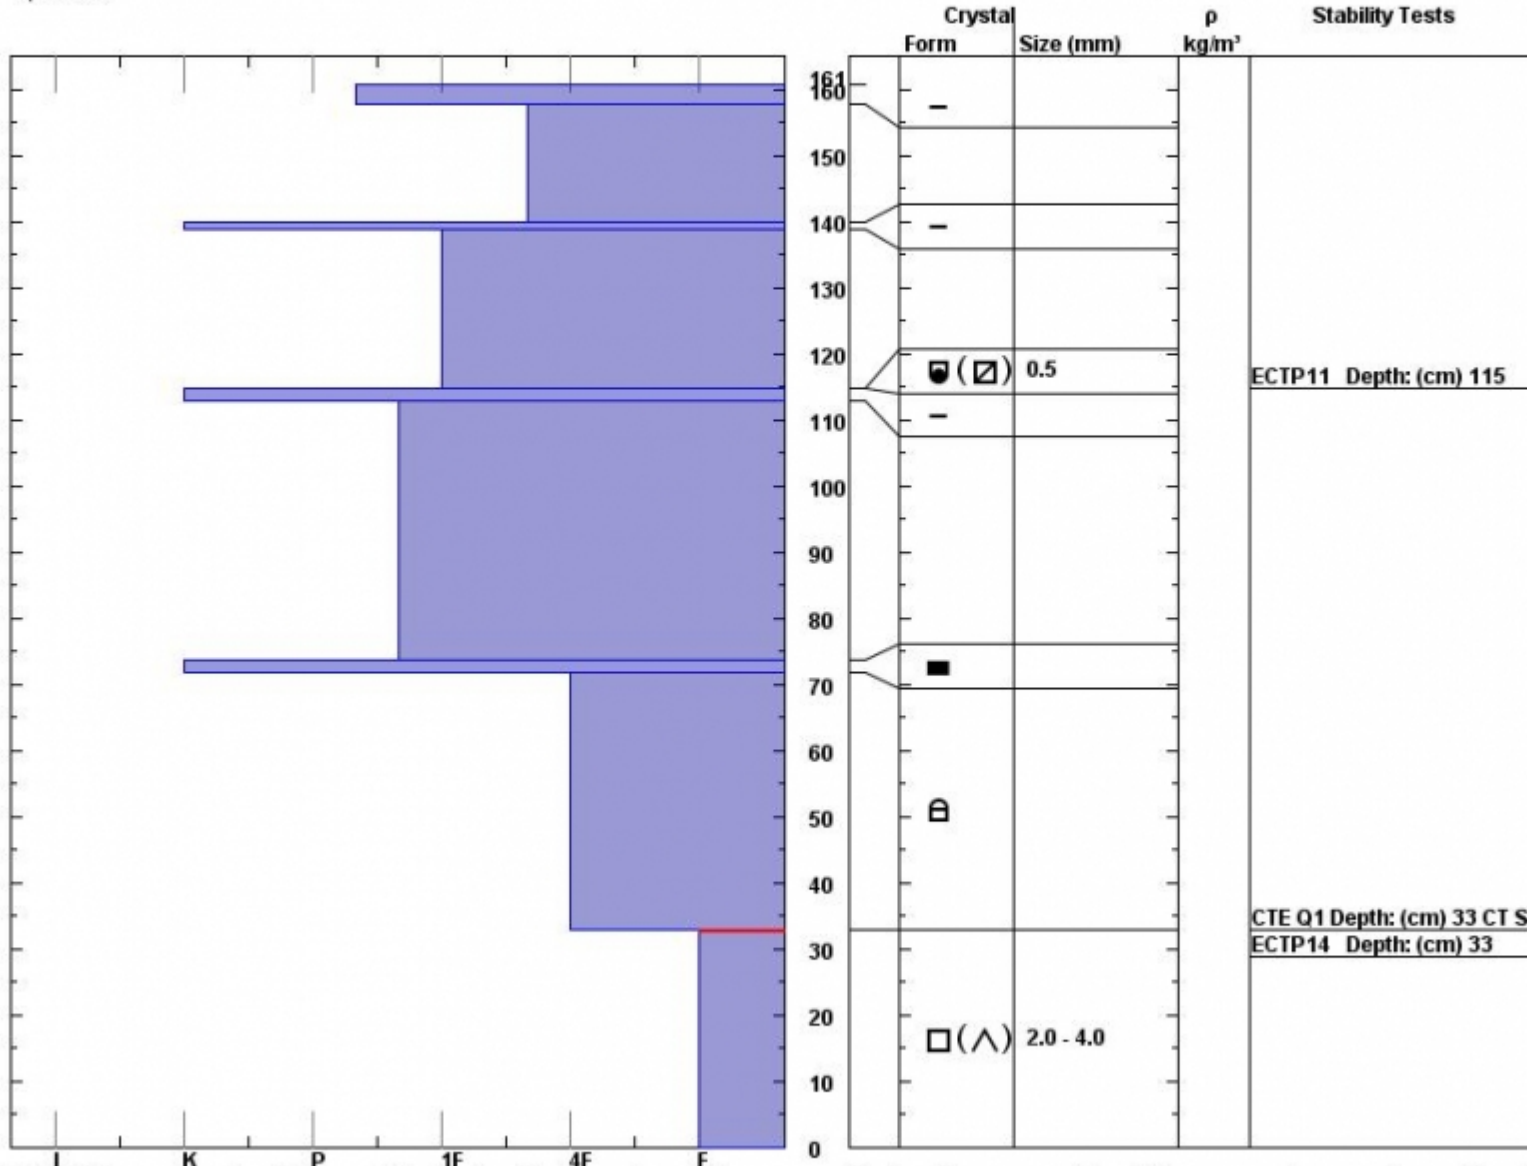

Snow Pit Profile
Sage Creek
Southern Madison, MT
 Elevation (ft) **9190**
 Aspect: **124**
 Specifics:

Observer: **Mark Staples**
Thu Mar 13 14:00:00 MDT 2014
 Co-ord: **44.97271 N 111.27081 W**
 Slope: **28**
 Wind loading: **no**

Stability on similar slopes: **Fair**
 Air Temperature: **C**
 Sky Cover: **Clear**
 Precipitation: **None**
 Wind:

Stability Test Notes:
 Layer note: **0-33: Prob**

Notes: We were surprised how weak the facets at the ground were. We were surprised only because we thought they were no longer an issue. We sh surprised based on recent activity and based on Eric's findings on March 9th nearby on Ernie Miller Ridge. See photo of pit at: <http://www.mtaval.com/images/14/weak-layers-snowpack-taylor-fork>