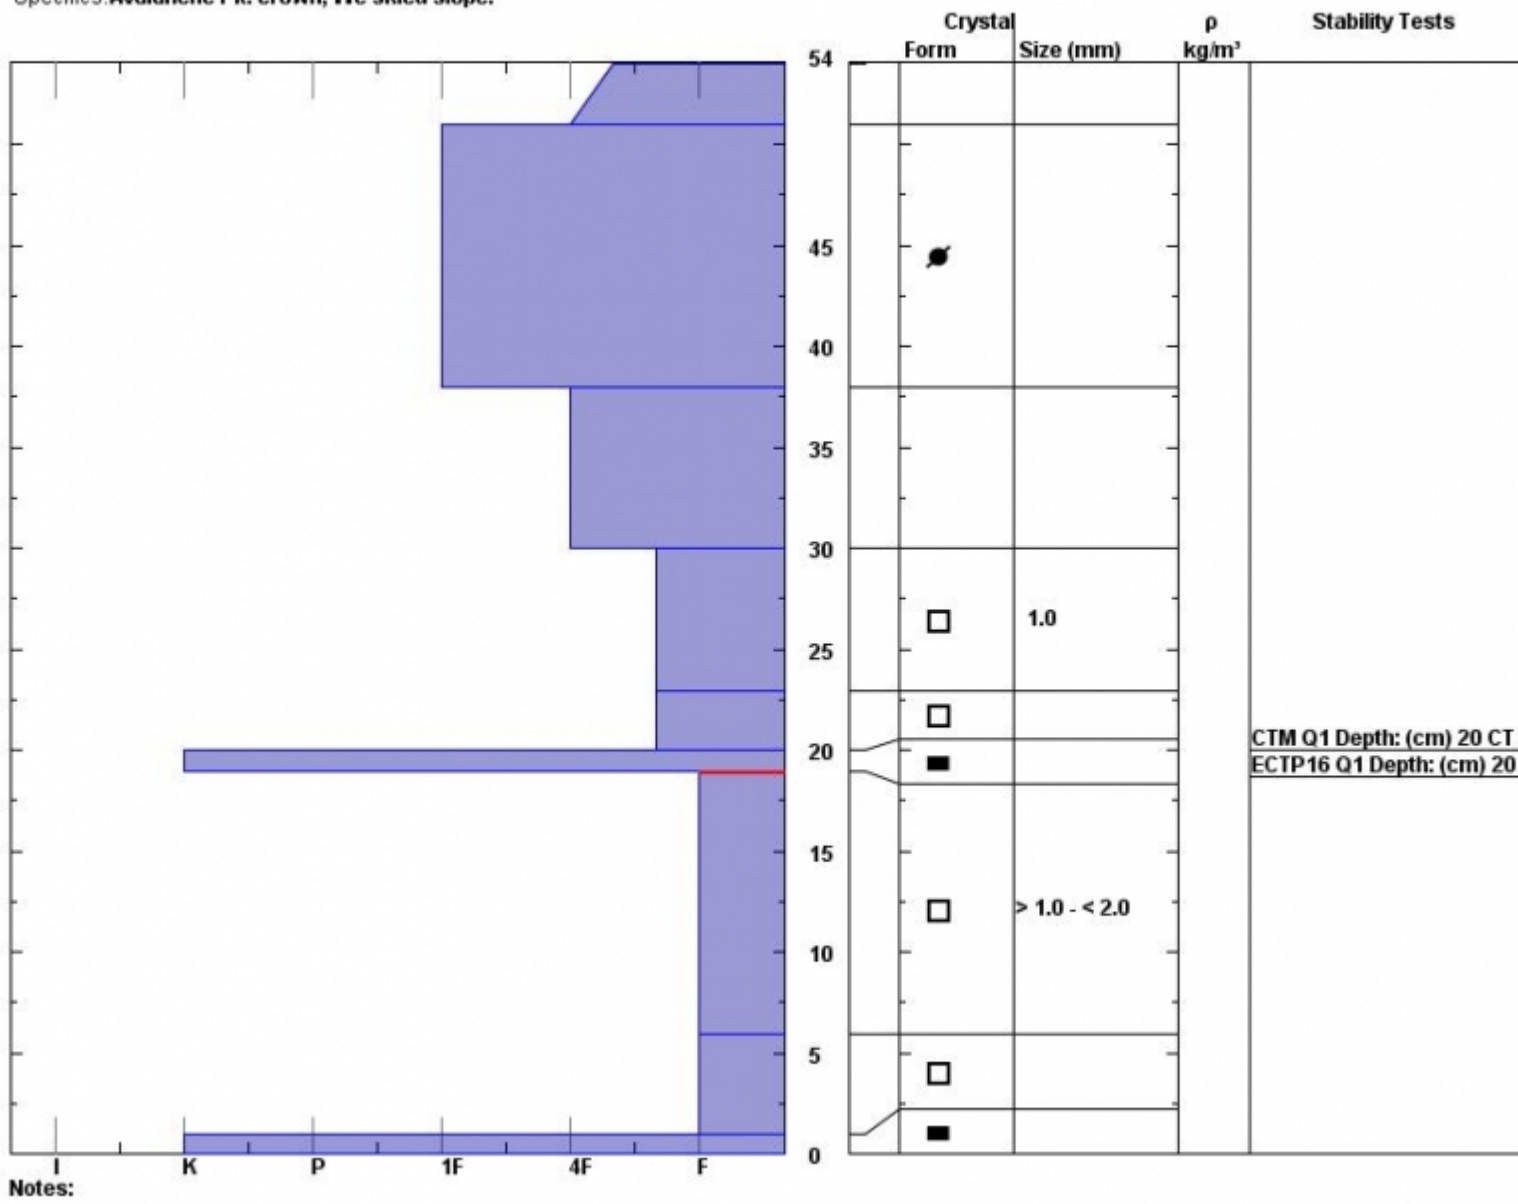

Snow Pit Profile
No Name Bowl Fairy L
Northern Bridgers, MT
 Elevation (m)
 Aspect: **116**
 Specifics: **Avalanche Pit: crown; We skied slope.**

Observer: **Nina Hance**
Fri Nov 21 10:45:00 MST 2014
 Co-ord: **45.91769 N 110.98344 W**
 Slope: **39**
 Wind loading: **previous**

Stability on similar slopes: **Fair**
 Air Temperature: **C**
 Sky Cover: **sky 3/8 to 4/8 covered**
 Precipitation: **None**
 Wind: **Calm**

Stability Test Notes:
 Layer notes:
6-19: Prob

Advisory Region
 Bridger Range
 Bridger Range, 2014-11-21