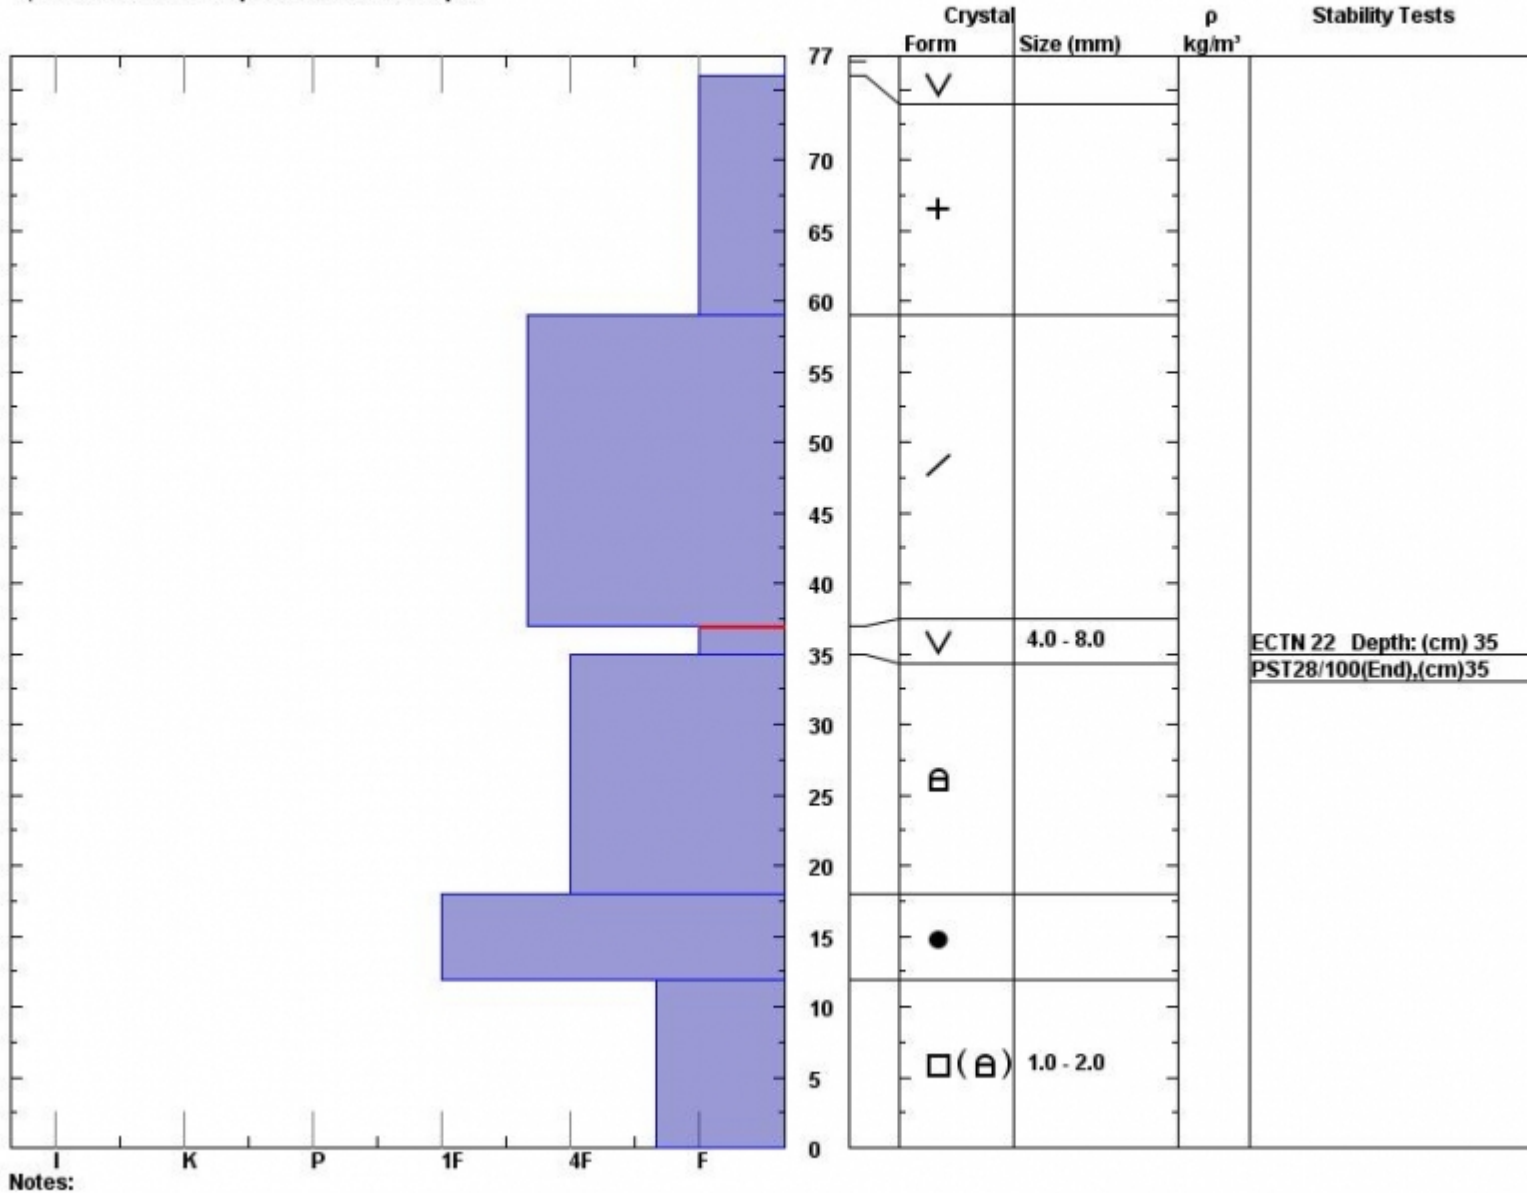

Snow Pit Profile

Observer: **Nina Hance**

Stability on similar slopes: **Good**

HS77

Layer note

Bacon Rind

Fri Jan 02 10:50:00 MST 2015

Air Temperature: **F**

Stability Test Notes:

35-37: Pro

Southern Madison, MT

Co-ord: **N W**

Sky Cover: **sky 4/8 to 8/8 covered**

35: CPST at 22/100

Elevation (ft)

Slope: **21**

Precipitation: **None**

Aspect: **67**

Wind loading: **no**

Wind: **Calm**

Specifics: **We skied slope. Ski tracks on slope.**

Advisory Region
Southern Madison
Southern Madison, 2015-01-02