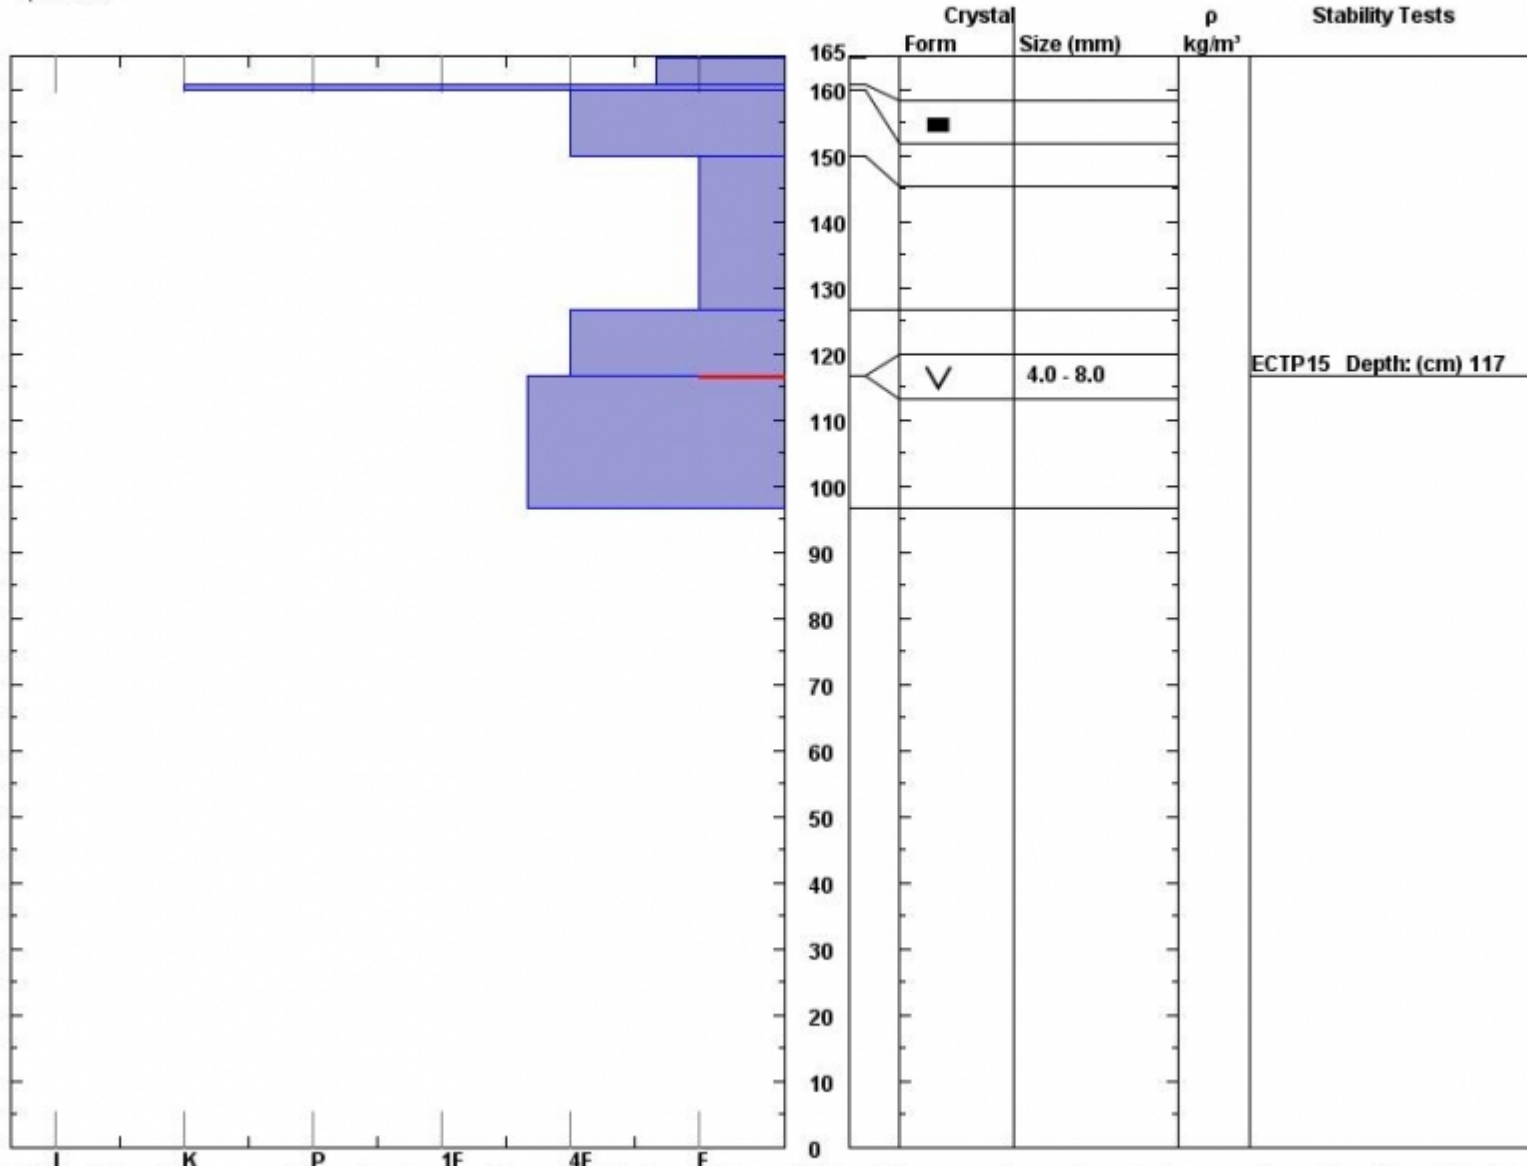

Snow Pit Profile  
**Buck/McAtee Divide**  
**N Madison, MT**  
 Elevation (ft) **9280**  
 Aspect: **30**  
 Specifics:

Observer: **Mark Staples**  
**Tue Jan 06 14:15:00 MST 2015**  
 Co-ord: **45.16466 N 111.39949 W**  
 Slope:  
 Wind loading: **no**

Stability on similar slopes: **Poor**  
 Air Temperature: **C**  
 Sky Cover:  
 Precipitation:  
 Wind:

Stability Test Notes:  
 Layer notes:  
**117-117: F**

Notes: Pit dug below recent natural avalanche. Suspect it failed on surf hoar. 2 other slides were observed on similar aspects and elevations. We did not see surface hoar in other pits, but it is lurking out there on sheltered slopes from the wind and the sun.