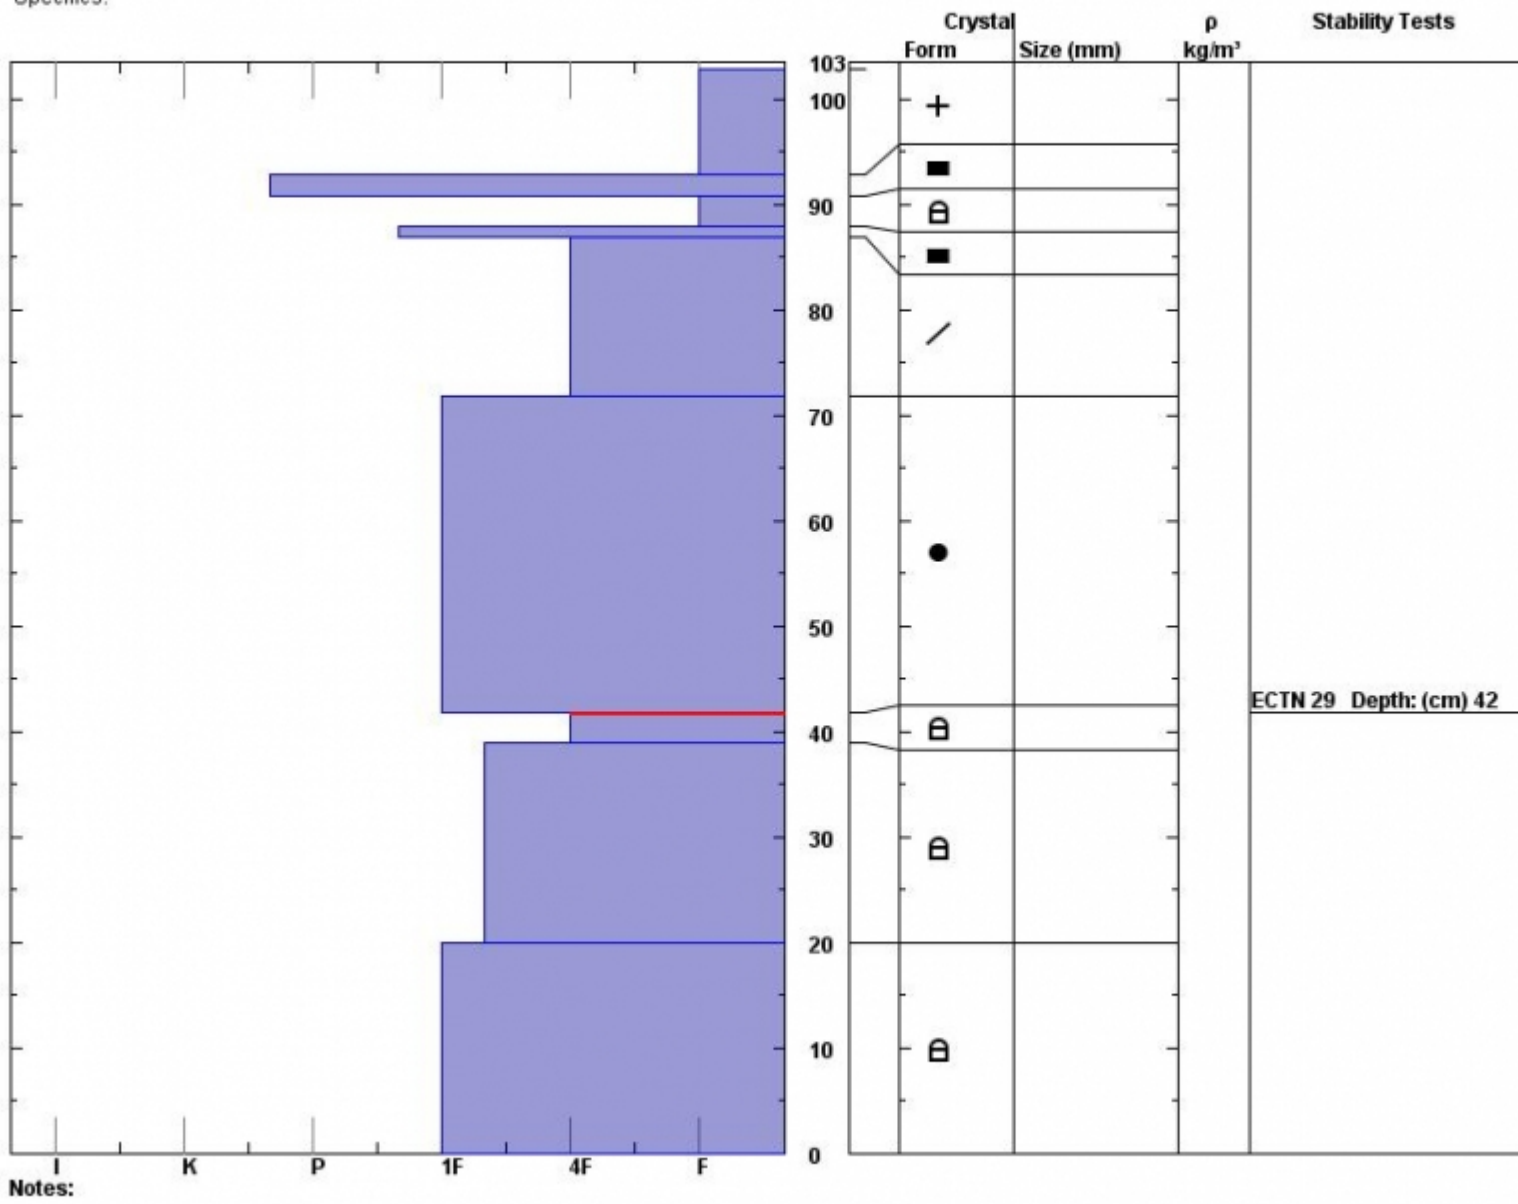

Snow Pit Profile  
**Middle Basin**  
**Northern Madison, MT**  
 Elevation (ft) **9175**  
 Aspect: **120**  
 Specifics:

Observer: **Eric Knoff**  
**Sun Jan 18 11:01:00 MST 2015**  
 Co-ord: **45.32682 N 111.38168 W**  
 Slope: **20**  
 Wind loading: **no**

Stability on similar slopes: **Good**  
 Air Temperature: **C**  
 Sky Cover: **sky 3/8 to 4/8 covered**  
 Precipitation: **None**  
 Wind: **SW Moderate**

Stability Test Notes:  
 Layer note:  
**39-42: Pro**