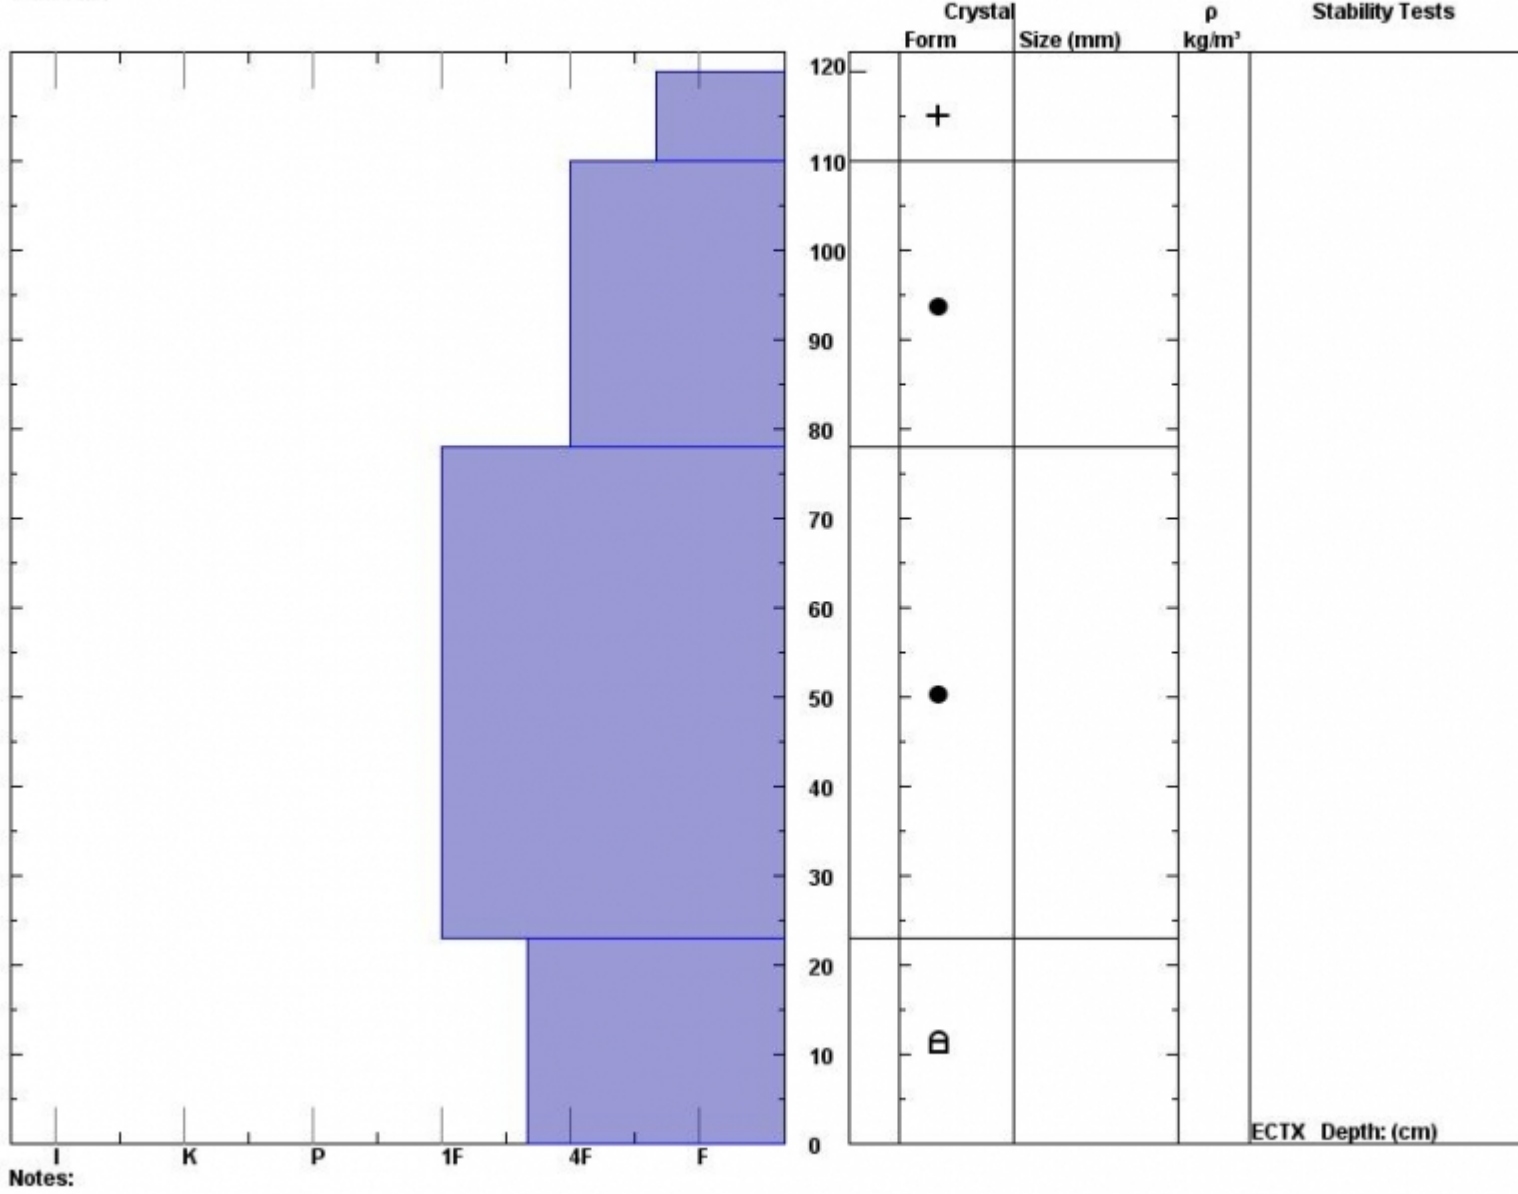

Snow Pit Profile
Middle Basin
Northern Madison, MT
 Elevation (ft) **9115**
 Aspect: **40**
 Specifics:

Observer: **Eric Knoff**
Sun Jan 18 11:09:00 MST 2015
 Co-ord: **45.33018 N 111.38082 W**
 Slope: **35**
 Wind loading: **no**

Stability on similar slopes: **Good**
 Air Temperature: **C**
 Sky Cover: **sky 3/8 to 4/8 covered**
 Precipitation: **None**
 Wind: **SW Moderate**

Stability Test Notes: Layer note

Advisory Region
 Northern Madison
 Northern Madison, 2015-01-19