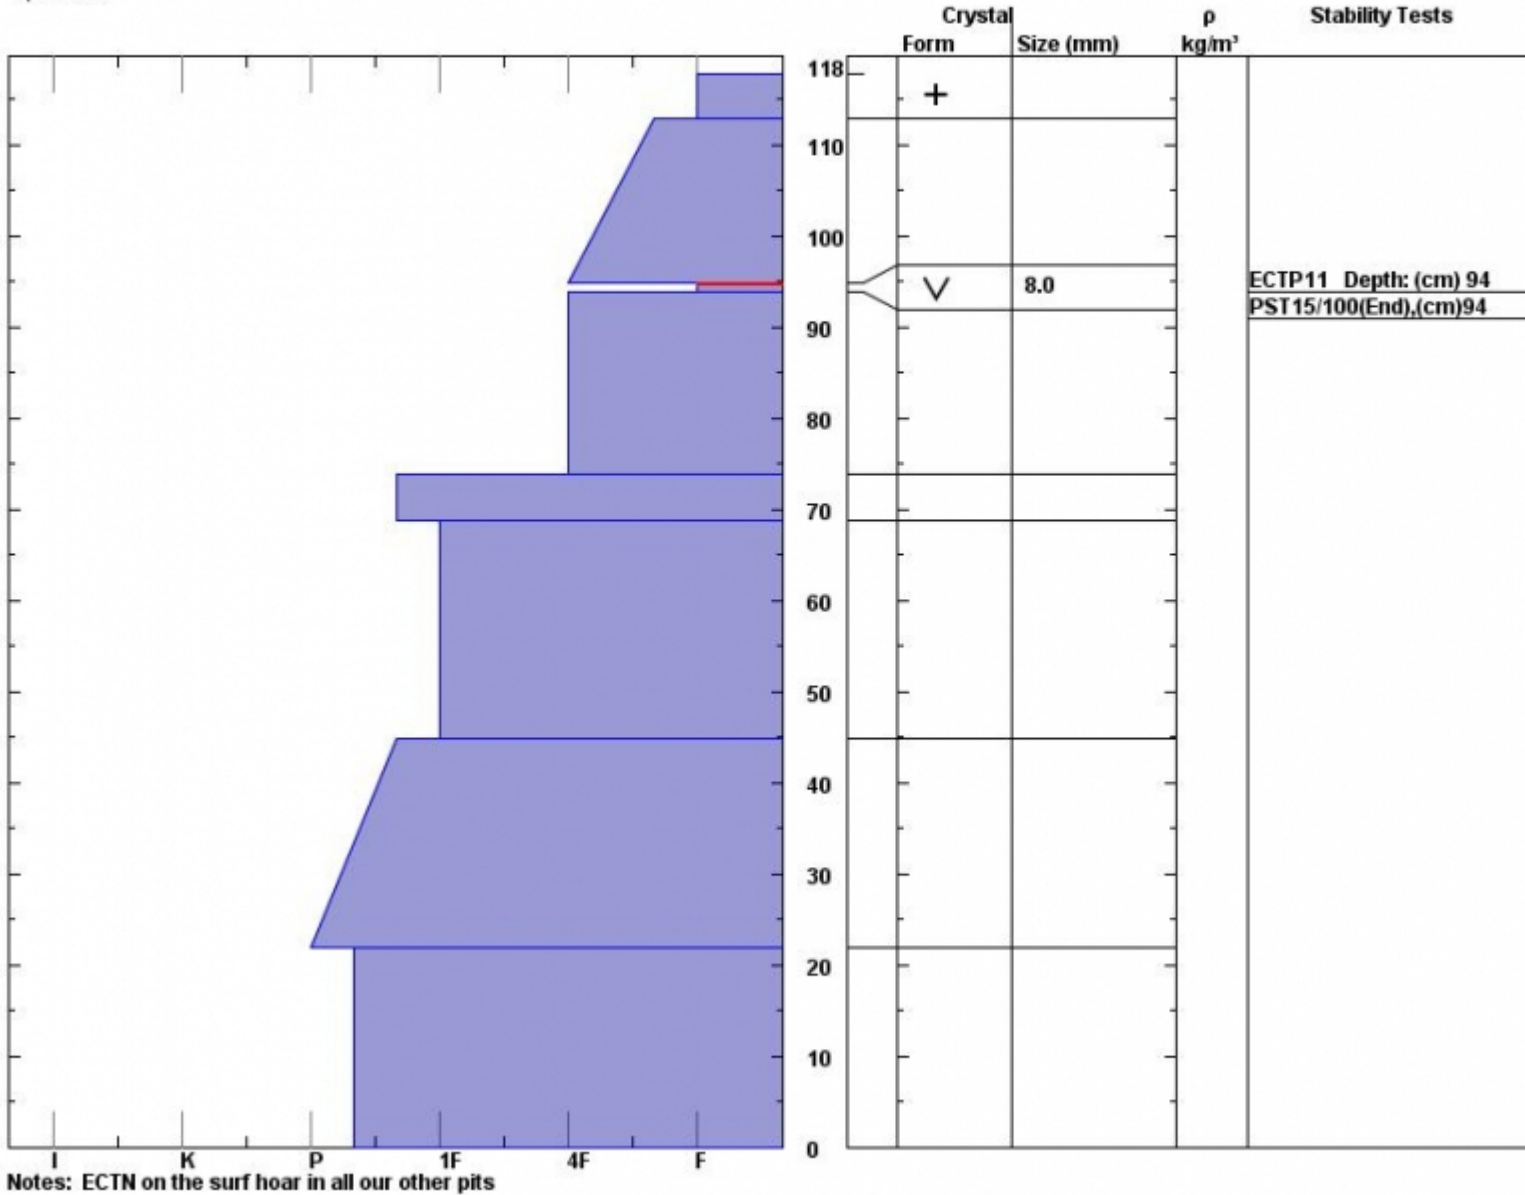

Snow Pit Profile  
**Marge**  
**Henry Lake, MT**  
 Elevation (ft) **9075**  
 Aspect: **60**  
 Specifics:

Observer: **Mark Staples**  
**Wed Jan 21 11:00:00 MST 2015**  
 Co-ord: **44.7166 N 111.3189 W**  
 Slope: **30**  
 Wind loading:

Stability on similar slopes: **Good**  
 Air Temperature: **C**  
 Sky Cover:  
 Precipitation:  
 Wind:

Stability Test Notes:  
**94: CPST 20/100 end**

Layer note  
**94-95: Pro**

Advisory Region  
 Lionhead Range  
 Lionhead Range, 2015-01-22