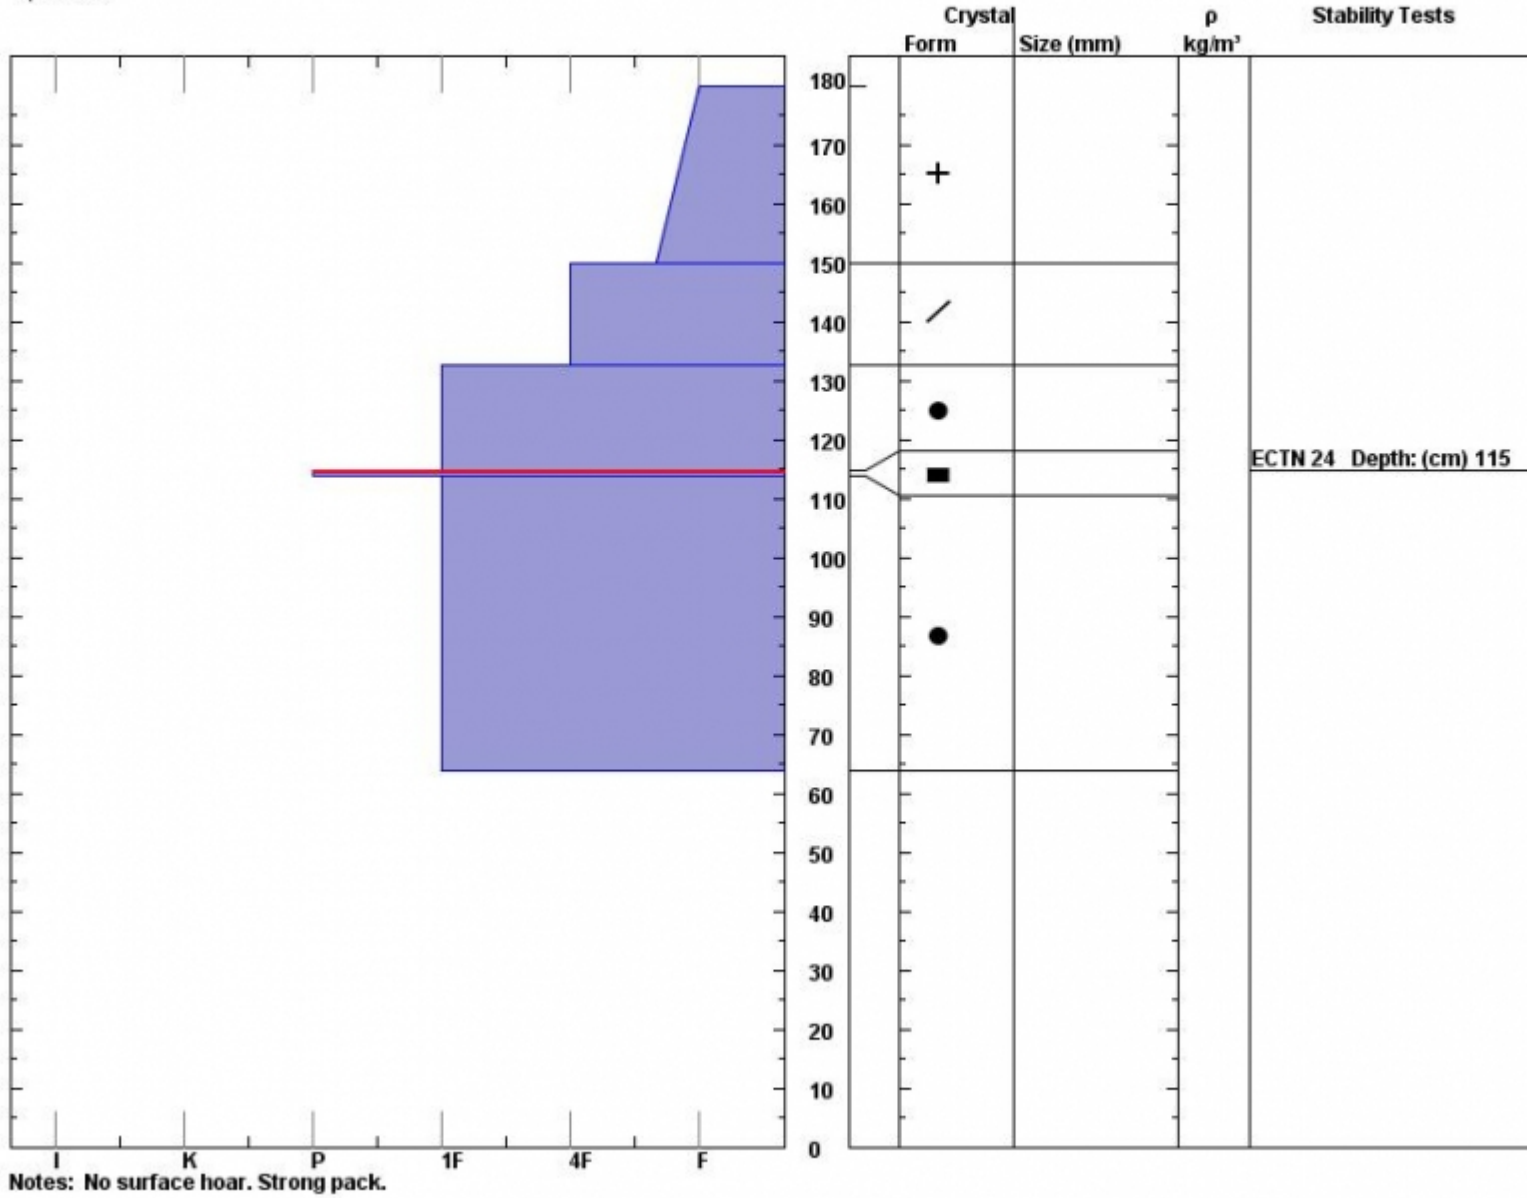

Snow Pit Profile
Mt Wolverine
Cooke City, MT
 Elevation (ft) **9436**
 Aspect: **90**
 Specifics:

Observer: **Eric Knoff**
Thu Feb 05 00:32:00 MST 2015
 Co-ord: **45.0560 N 110.0199 W**
 Slope: **30**
 Wind loading: **no**

Stability on similar slopes: **Good**
 Air Temperature: **C**
 Sky Cover: **sky 3/8 to 4/8 covered**
 Precipitation: **None**
 Wind: **SW Strong**

Stability Test Notes:
 Layer note:
114-115: F

Advisory Region
 Cooke City
 Cooke City, 2015-02-08