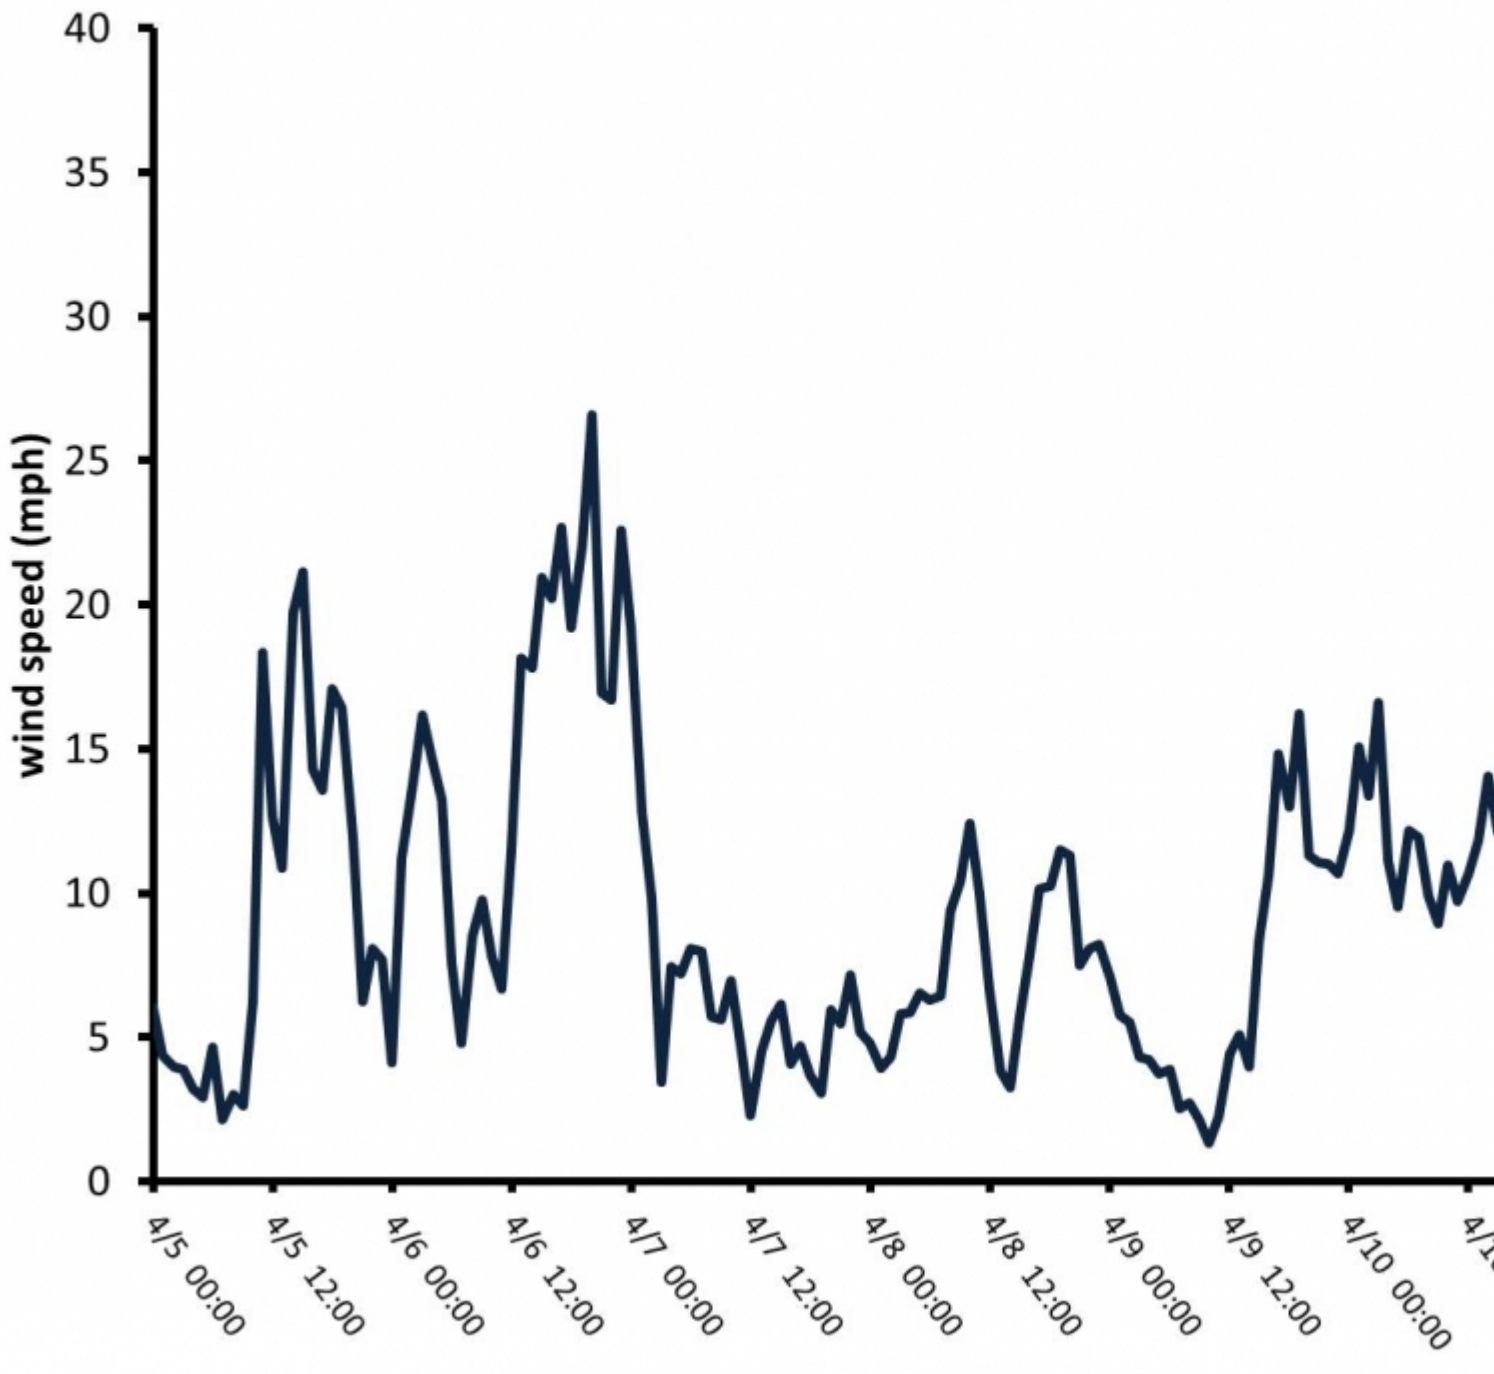

Average Wind Speed at Yellowstone Club Timberline Sta

Average winds from the Timberline station at the Yellowstone Club at 9800 feet.

Advisory Region
Northern Madison
Longitude
-111.45W
Latitude

45.23N

Northern Madison, 2015-04-14