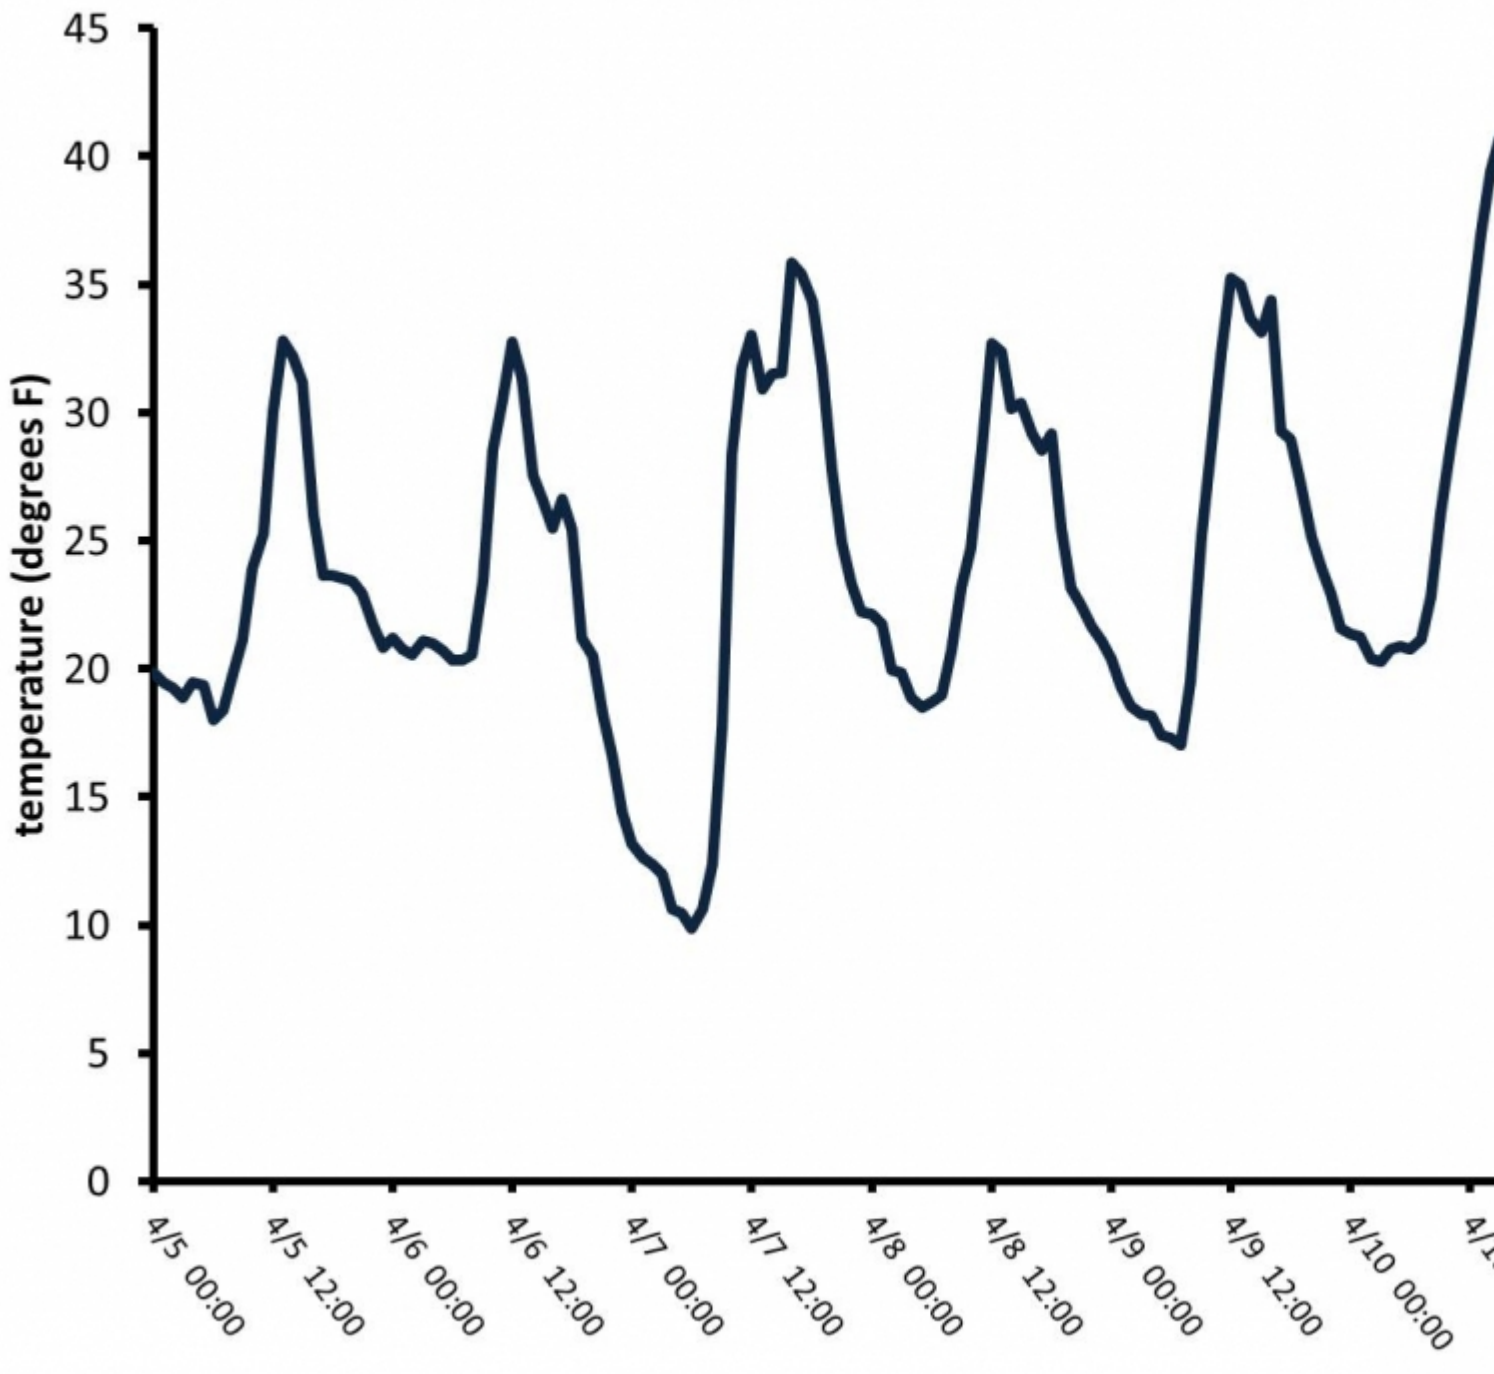

### Air Temperature at Yellowstone Club Timberline Station

Air temperature from the Timberline Station at the Yellowstone Club at 9400 feet.

Advisory Region  
Northern Madison  
Longitude  
-111.45W  
Latitude  
45.23N