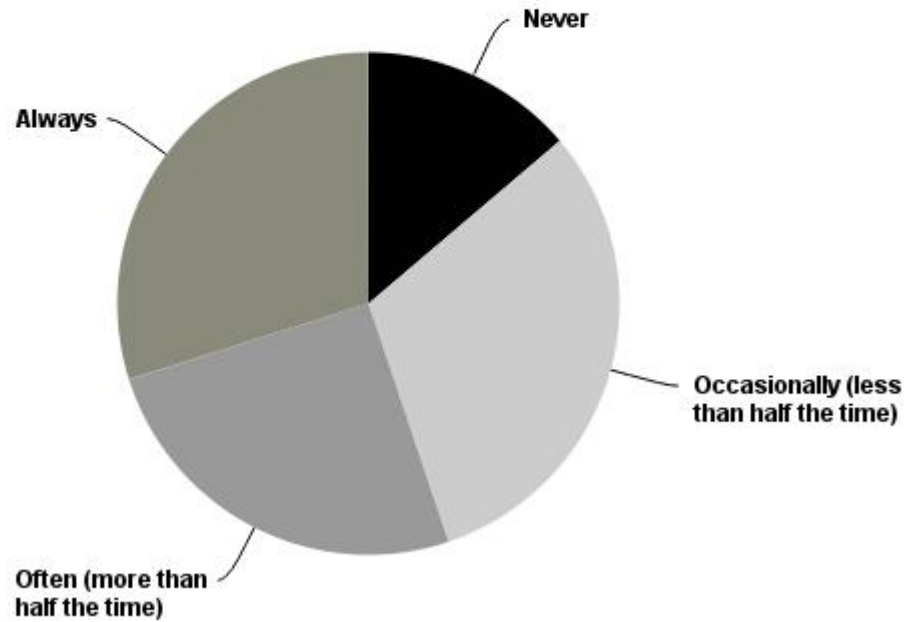

Q4 How often do you dig a snowpit when you ski/ride in the backcountry (or sidecountry)?

Answered: 87 Skipped: 0

Students who had taken the class within the last two years and had at least one season of travelling in the backcountry reported how often they dig snowpits: Never (14%), Occasionally (31%), Often (25%), and Always (30%).