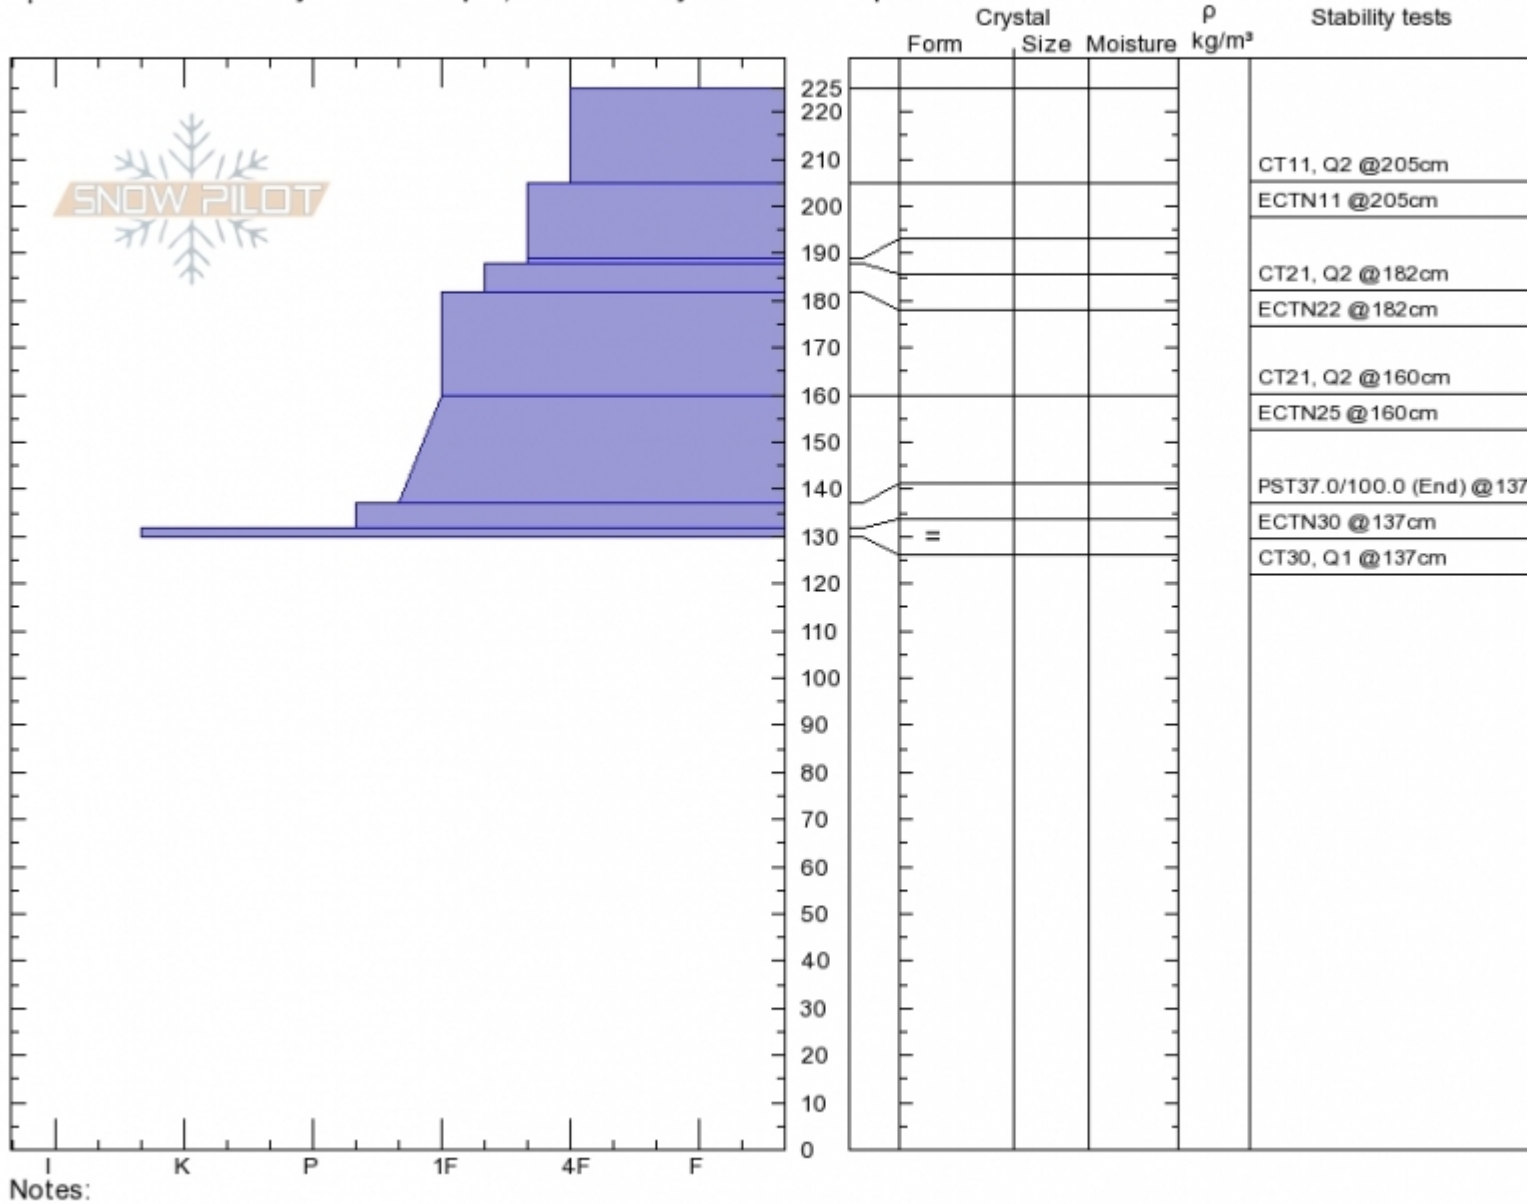

Lionhead - Marge  
 Lionhead Range  
 MT  
 Elevation: 9040 ft  
 Aspect: 50°  
 Specifics: Recent activity on similar slopes; Recent activity on different slopes

Alex Marienthal  
 Thu Mar 9 10:47 2017  
 Co-ord: 44.71661N, -111.31882W  
 Slope Angle: 31°  
 Wind Loading: previous

Stability: **Good**  
 Air Temperature:  
 Sky Cover: **BKN**  
 Precipitation: **S-1**  
 Wind: **W Moderate**

HS225  
 Stability Test Notes  
 137: ECTN, 31 taps

Layer No  
 188-189: 1

Advisory Region  
 Lionhead Range  
 Lionhead Range, 2017-03-09