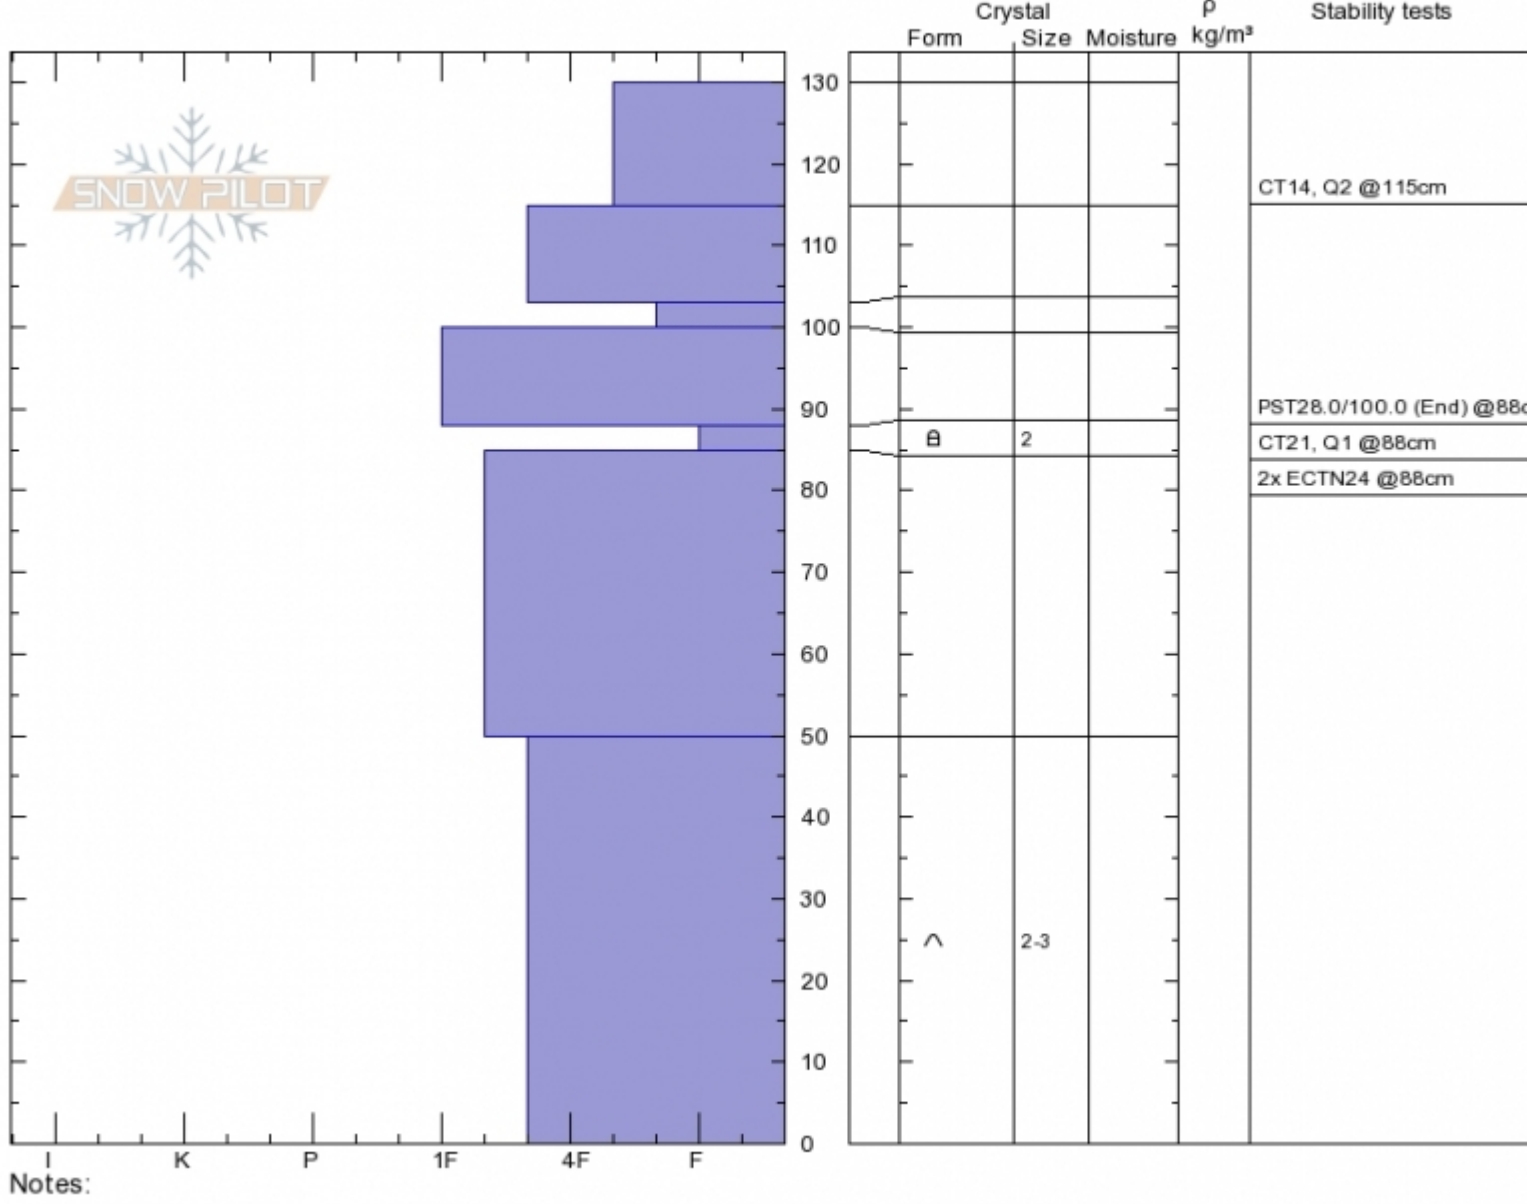

Middle Basin
Madison Range-N
MT
 Elevation: **8820 ft**
 Aspect: **75°**

Alex Marienthal
Fri Mar 10 12:05 2017
 Co-ord: **45.32386N, -111.37839W**
 Slope Angle: **26°**
 Wind Loading: **no**

Stability: **Good**
 Air Temperature:
 Sky Cover: **BKN**
 Precipitation: **S-1**
 Wind: **W Moderate**

HS130
 Stability Test Notes

Layer No
85-88: Pro

Specifics: **Cracking; Recent activity on different slopes; Ski tracks on slope; We skied slope**

Notes:

Advisory Region
 Northern Madison
 Northern Madison, 2017-03-10