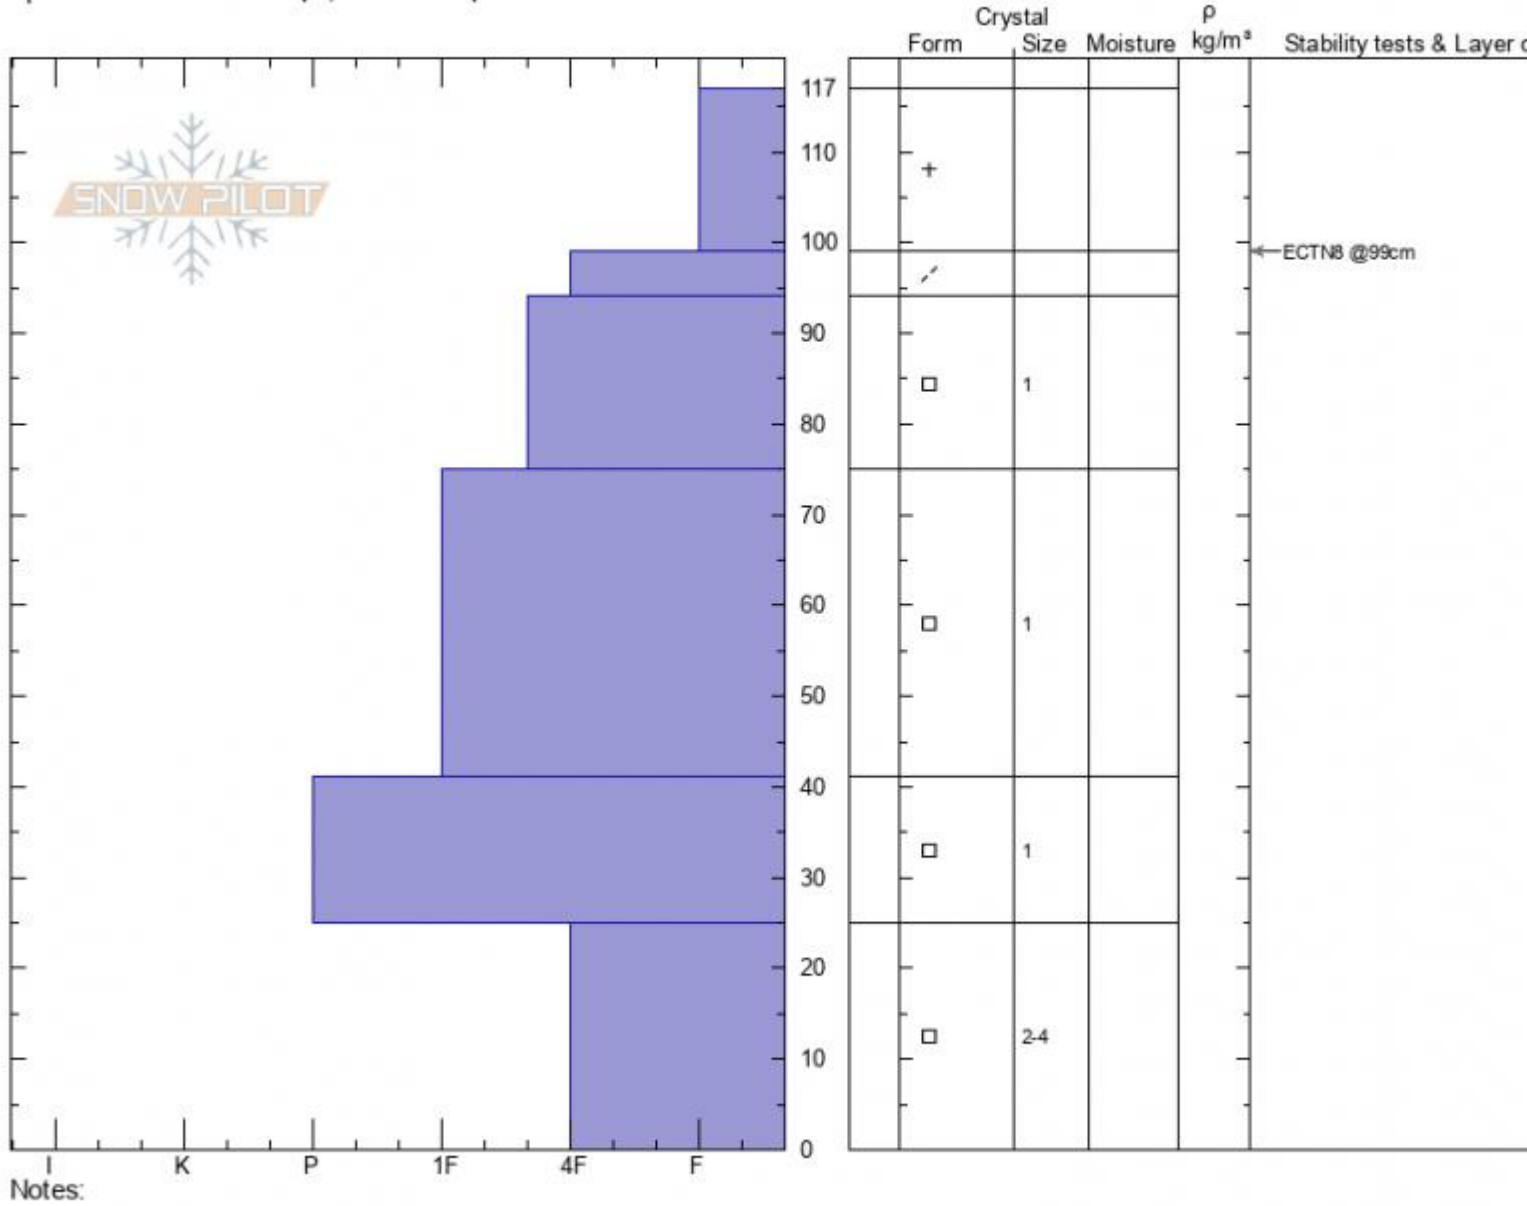

**Bacon Rind E**  
**Madison Range-N**  
**MT**  
 Elevation: **8900 ft**  
 Aspect: **95°**  
 Specifics: **Ski tracks on slope; We skied slope**

**Ian Hoyer**  
**01/06/2022 - 1:00pm**  
 Co-ord: **44.97073N, -111.09596W**  
 Slope Angle: **25°**  
 Wind Loading: **no**

Stability: **Good**  
 Air Temperature:  
 Sky Cover: **OVC**  
 Precipitation: **S1**  
 Wind: **Calm**

HS:**117** Layer Notes:  
 PF:**40** 25-0cm: **Problematic layer**  
 PS: **15**

Advisory Region  
 Southern Madison  
 Longitude  
 -111.10W  
 Latitude  
 44.96N  
 Southern Madison, 2022-01-06