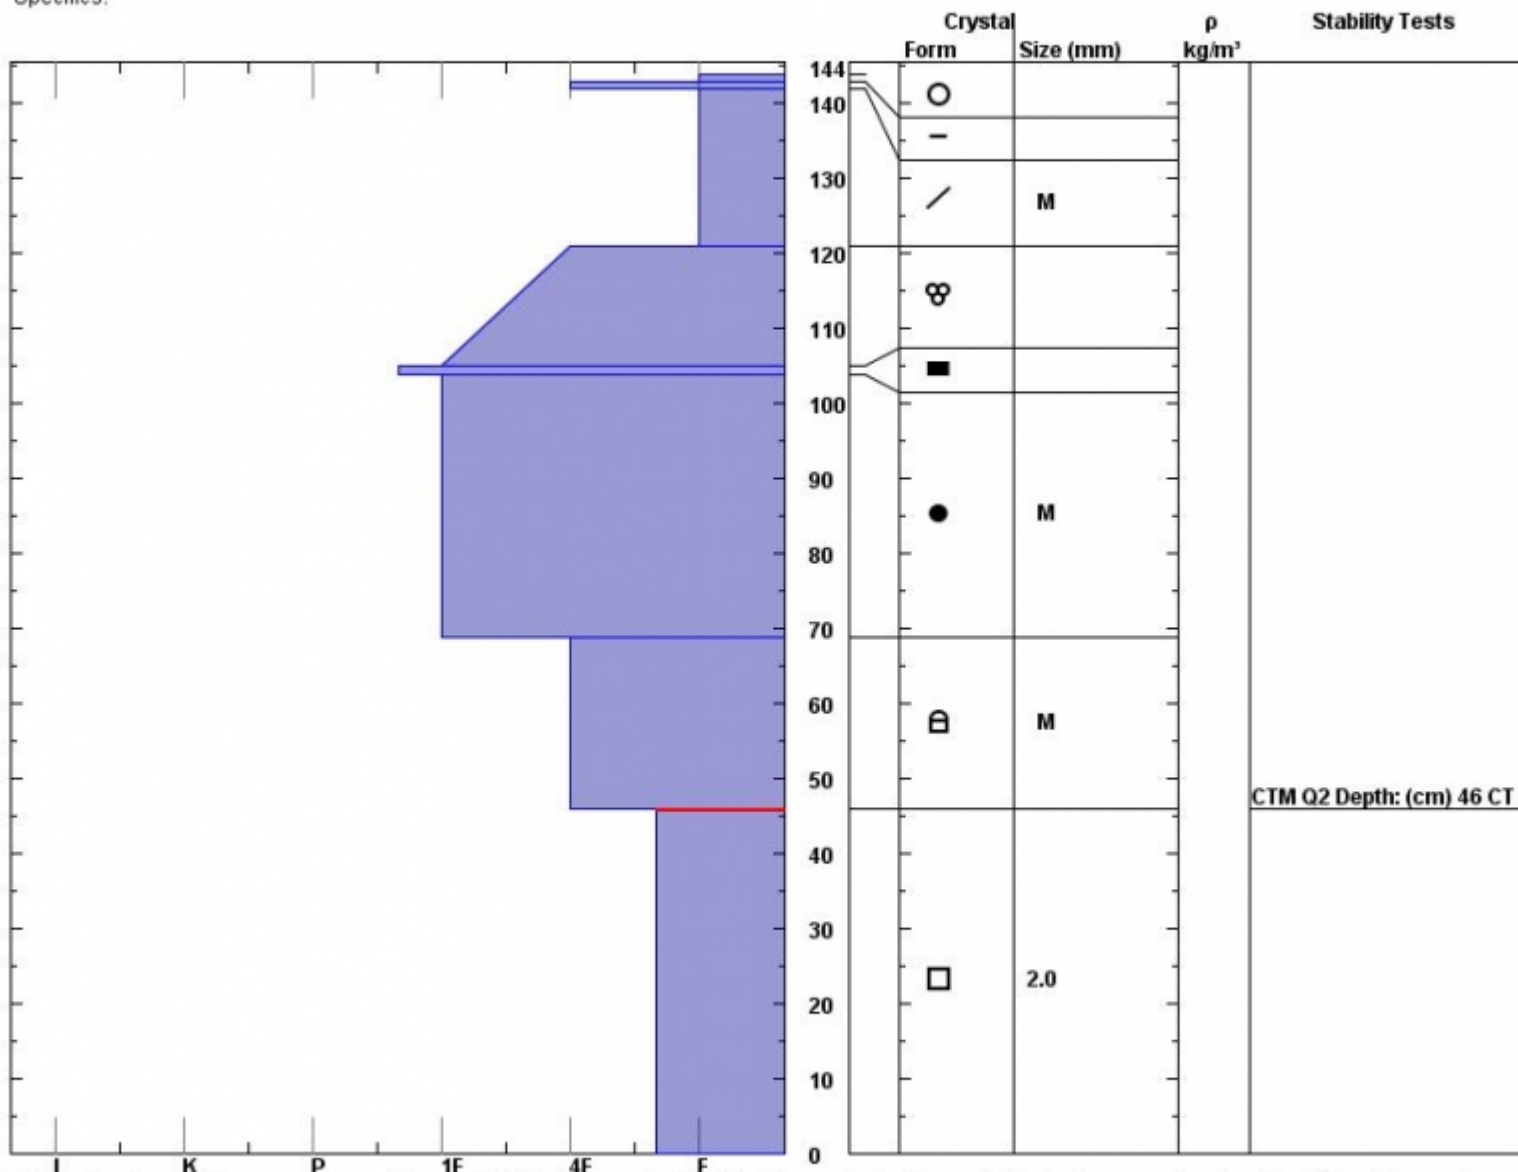

Snow Pit Profile
Mt Ellis
Northern Gallatin Rang
 Elevation (ft) **8000**
 Aspect: **60**
 Specifics:

Observer: **Eric Knoff**
Fri Mar 23 22:33:00 MDT 2012
 Co-ord: **N W**
 Slope: **27**
 Wind loading: **no**

Stability on similar slopes: **Good**
 Air Temperature: **47 F**
 Sky Cover: **Clear**
 Precipitation:
 Wind: **SW Calm**

Stability Test Notes:
 Layer notes:
0-46: Prob

Notes: Facets near the ground are getting moist. This snowpack is not far from going isothermal. Due to the poor structure I don't trust steep slopes in this area.