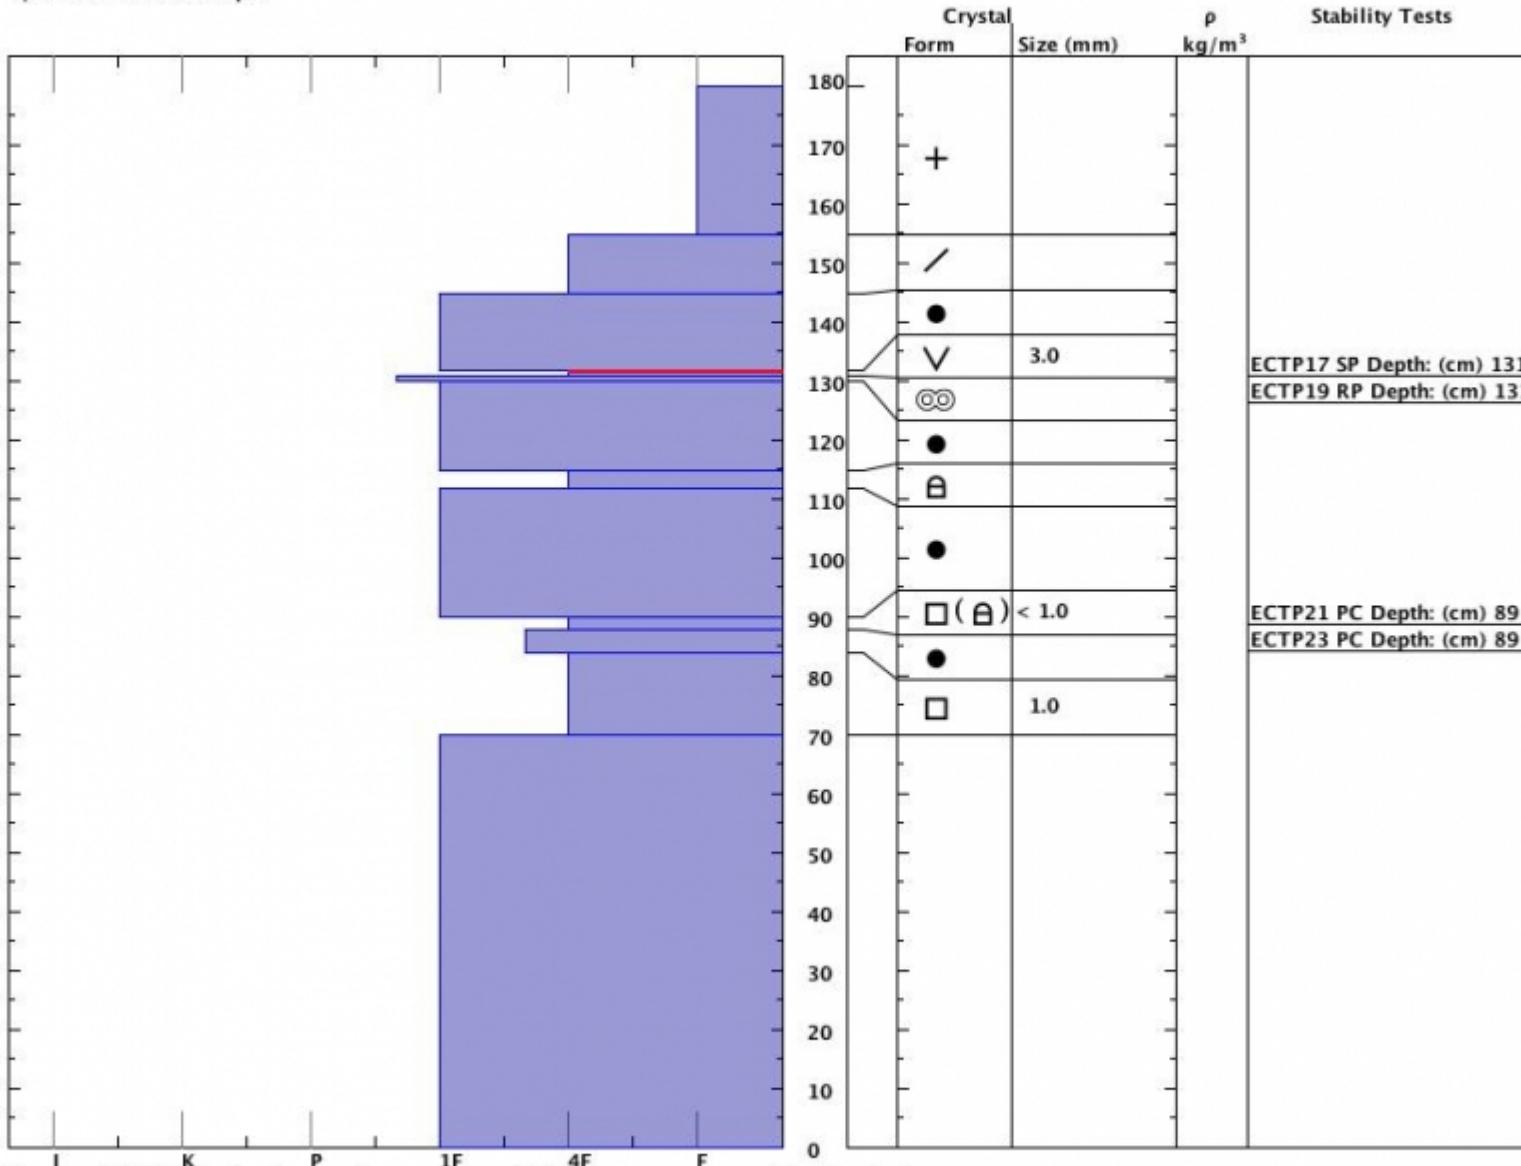

Snow Pit Profile
Beehive Basin
Madisons, MT
 Elevation (ft) **9000**
 Aspect: **96**
 Specifics: **We skied slope.**

Observer: **Alex Marienthal**
 Fri Mar 01 16:16:00 MST 2013
 Co-ord: **N W**
 Slope: **35**
 Wind loading: **no**

Stability on similar slopes: **Fair**
 Air Temperature: **C**
 Sky Cover: **sky 4/8 to 8/8 covered**
 Precipitation: **None**
 Wind: **Calm**

HS180
 Stability Test Notes: **131-132:**
 Layer note

Notes: w/ Karl Wetlaufer. Presence/propagation of SH led to more conservative line choices.