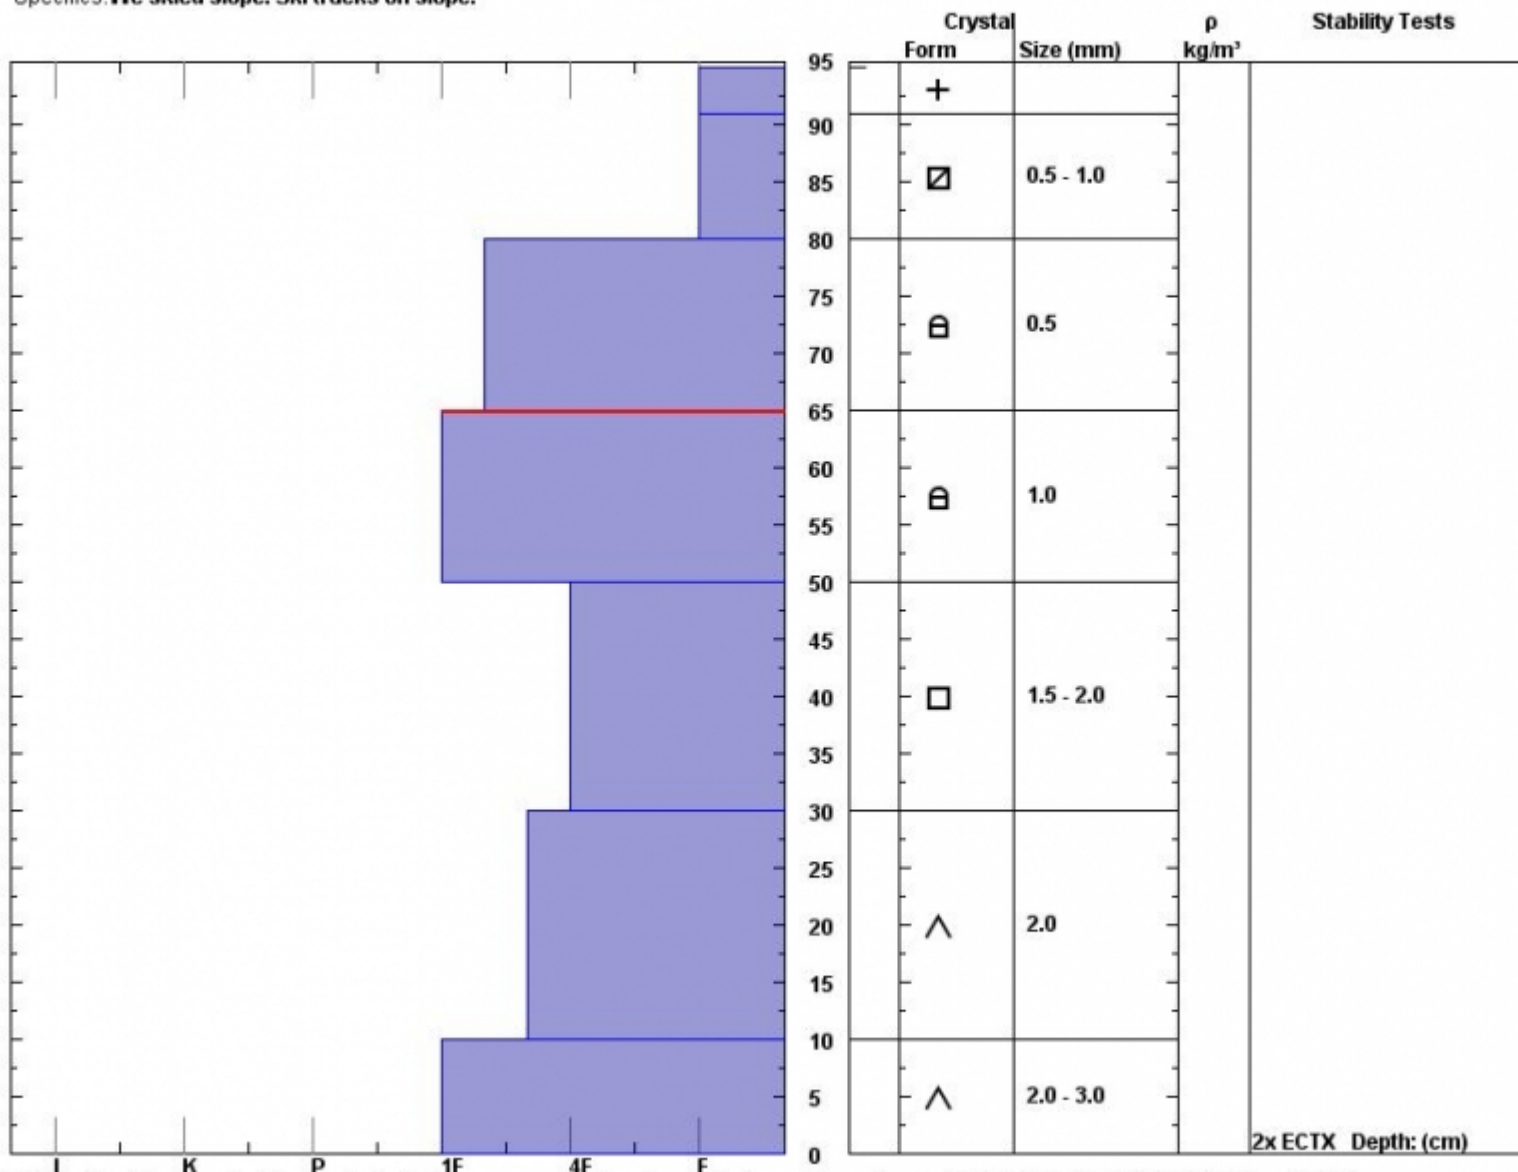

Snow Pit Profile
Bacon Rind Meadow
S. Madison, MT
 Elevation (ft) **8821**
 Aspect: **92**
 Specifics: **We skied slope. Ski tracks on slope.**

Observer: **Doug Chabot**
Mon Jan 27 11:05:00 MST 2014
 Co-ord: **N W**
 Slope: **18**
 Wind loading: **no**

Stability on similar slopes: **Good**
 Air Temperature: **F**
 Sky Cover: **Clear**
 Precipitation: **None**
 Wind: **Calm**

HS95
 Stability Test Notes:
50-65: Pro

Notes: The structure is still poor, but stability was good. I also dug at the top of the gut and got ECTX; ECTN27; KPST 50/90 Arr all at 65 cm.