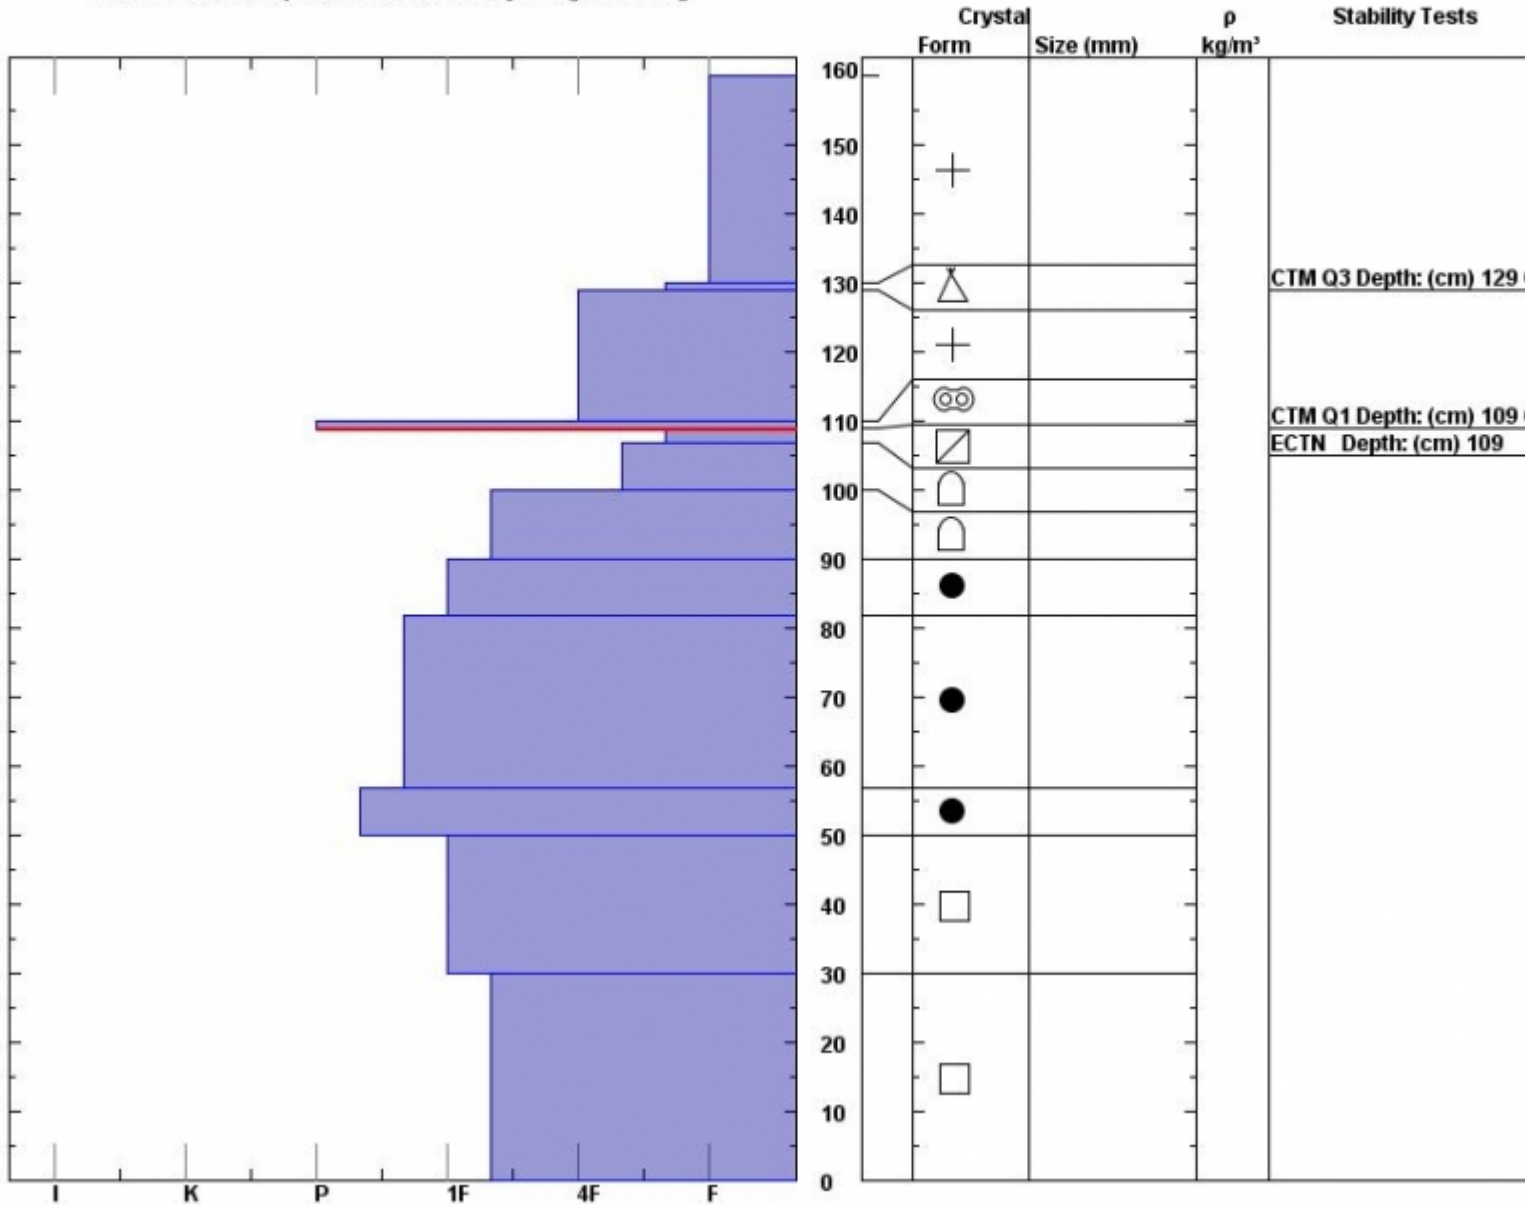

Snow Pit Profile

The Throne

Bridger, MT

Elevation (ft) 8053

Aspect: 90

Specifics: We skied slope.

Observer: Eric Knoff

Thu Jan 30 11:55:00 MST 2014

Co-ord: 45.8841 W 11.9497 N

Slope: 35

Wind loading: no

Stability on similar slopes: Good

Air Temperature: F

Sky Cover: sky 4/8 to 8/8 covered

Precipitation: Snow < 0.5 cm/hr

Wind: W Light Breeze

Stability Test Notes:

Layer no

107-109

Notes: Nearly a foot and a half of new snow totaling 1.8 inches of water. The storm came in right side up and new snow old snow interface wasn't a problem. Good stability and great skiing.