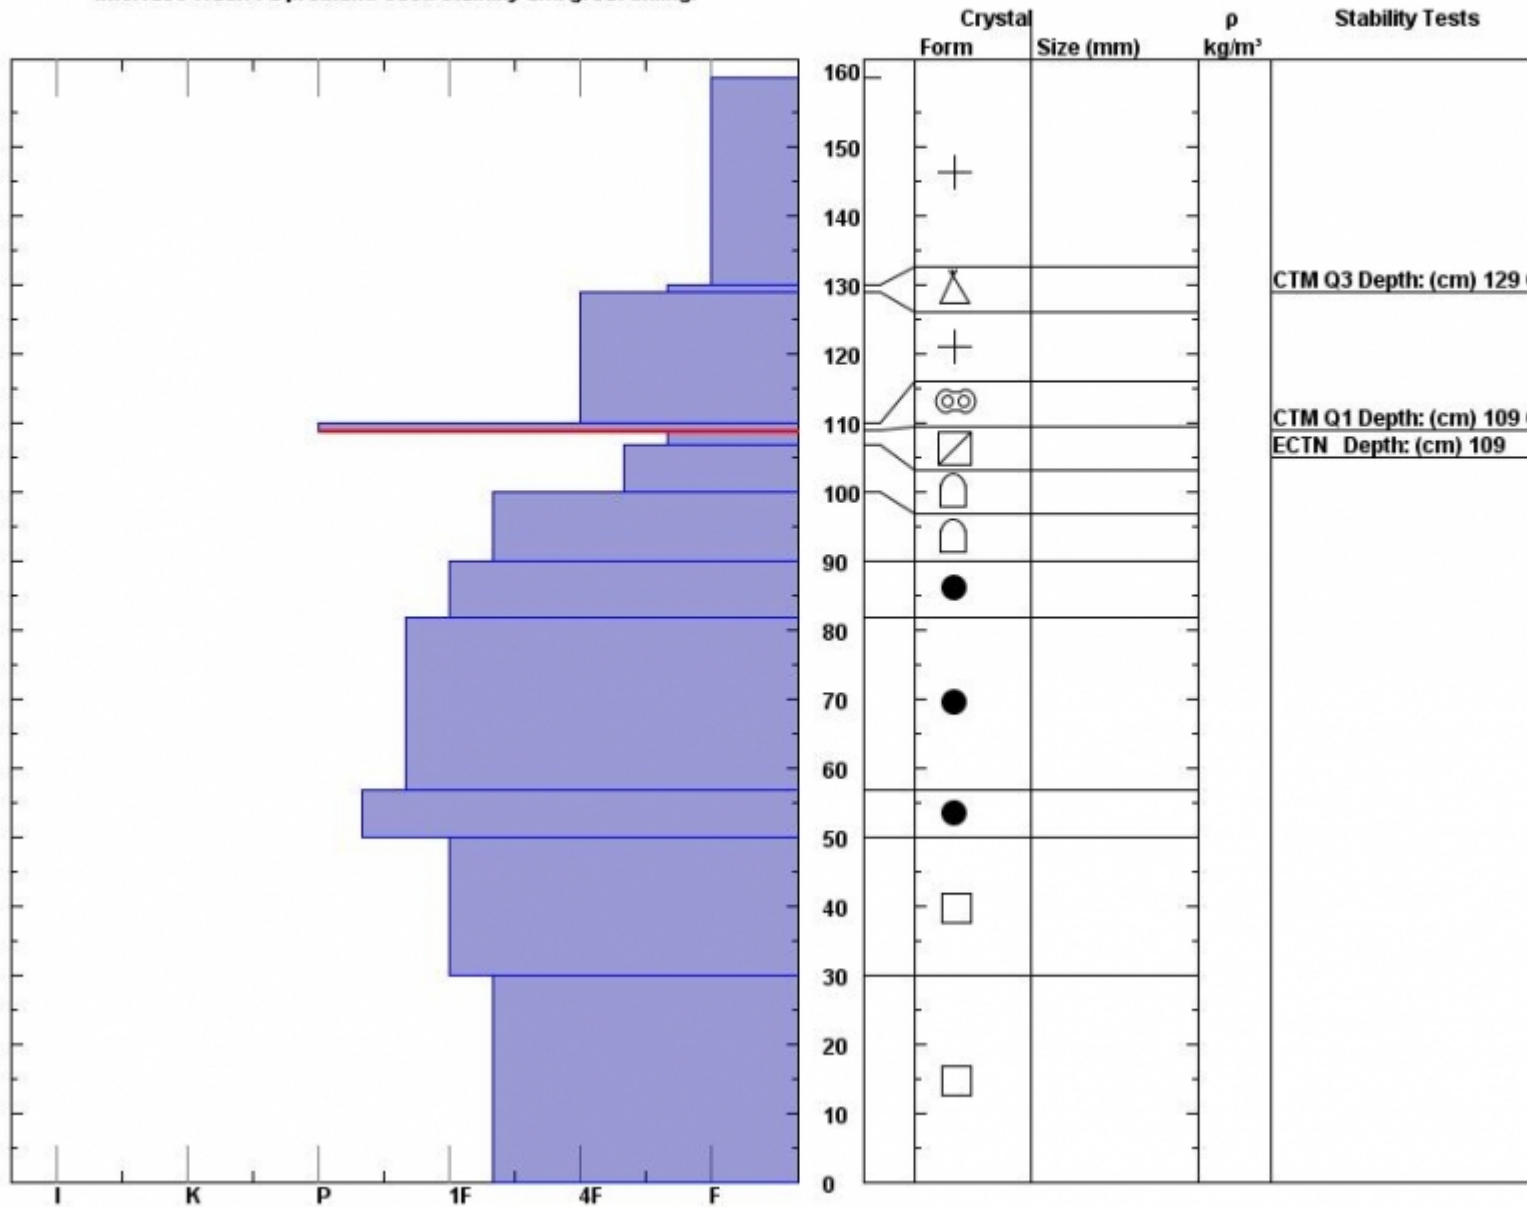

Snow Pit Profile

The Throne

Bridger, MT

Elevation (ft) 8053

Aspect: 90

Specifics: We skied slope.

Observer: Eric Knoff

Thu Jan 30 11:55:00 MST 2014

Co-ord: 45.8841 W 11.9497 N

Slope: 35

Wind loading: no

Stability on similar slopes: Good

Air Temperature: F

Sky Cover: sky 4/8 to 8/8 covered

Precipitation: Snow < 0.5 cm/hr

Wind: W Light Breeze

Stability Test Notes:

Layer no

107-109

Notes: Nearly a foot and a half of new snow totaling 1.8 inches of water. The storm came in right side up and new snow old snow interface wasn't a problem. Good stability and great skiing.