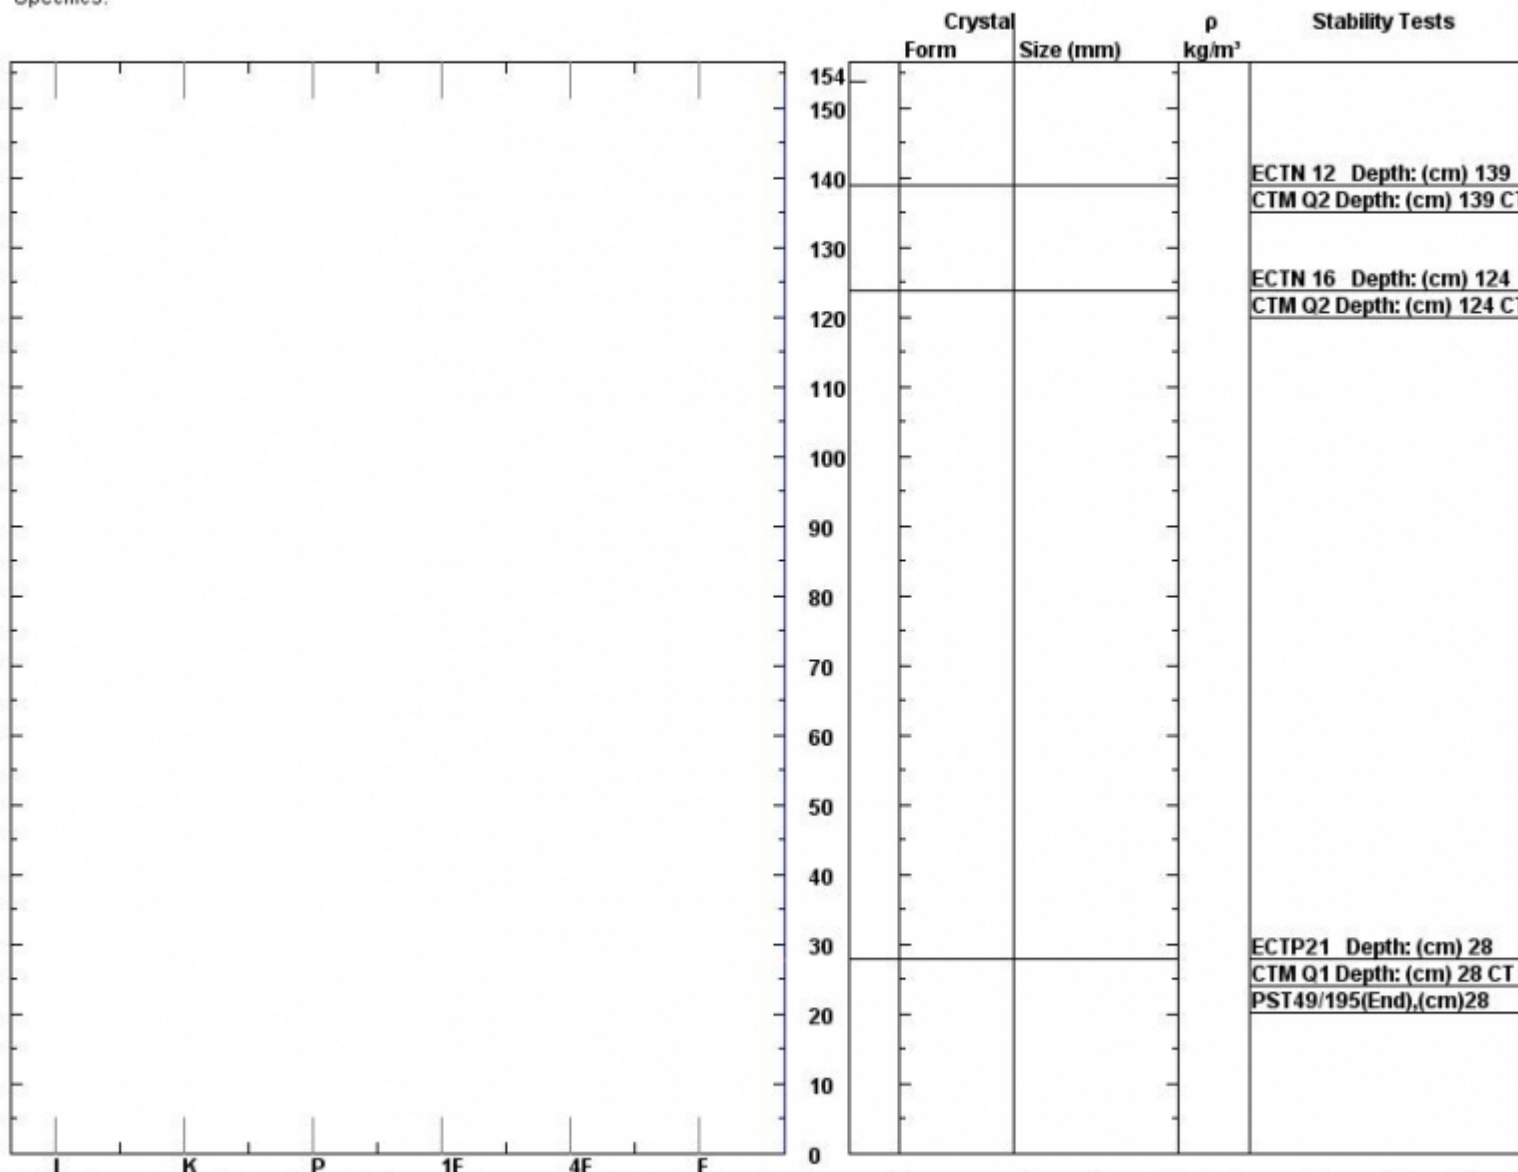

Snow Pit Profile  
**Buck Ridge 3rd YM**  
**Northern Madison, MT**  
 Elevation (ft) **9017**  
 Aspect: **160**  
 Specifics:

Observer: **Mark Staples**  
**Fri Mar 07 12:00:00 MST 2014**  
 Co-ord: **45.19425 N 111.43904 W**  
 Slope: **27**  
 Wind loading:

Stability on similar slopes:  
 Air Temperature: **C**  
 Sky Cover:  
 Precipitation:  
 Wind:

Stability Test Notes:  
 Layer notes:  
**0-28: Prob**

Notes: January facets/crust would not break. Layers at 139cm and 124cm had ice crust from recent days of sunshine between storms. Fx's at 28 cm facets. At 28 cm KPST 38/100 end.